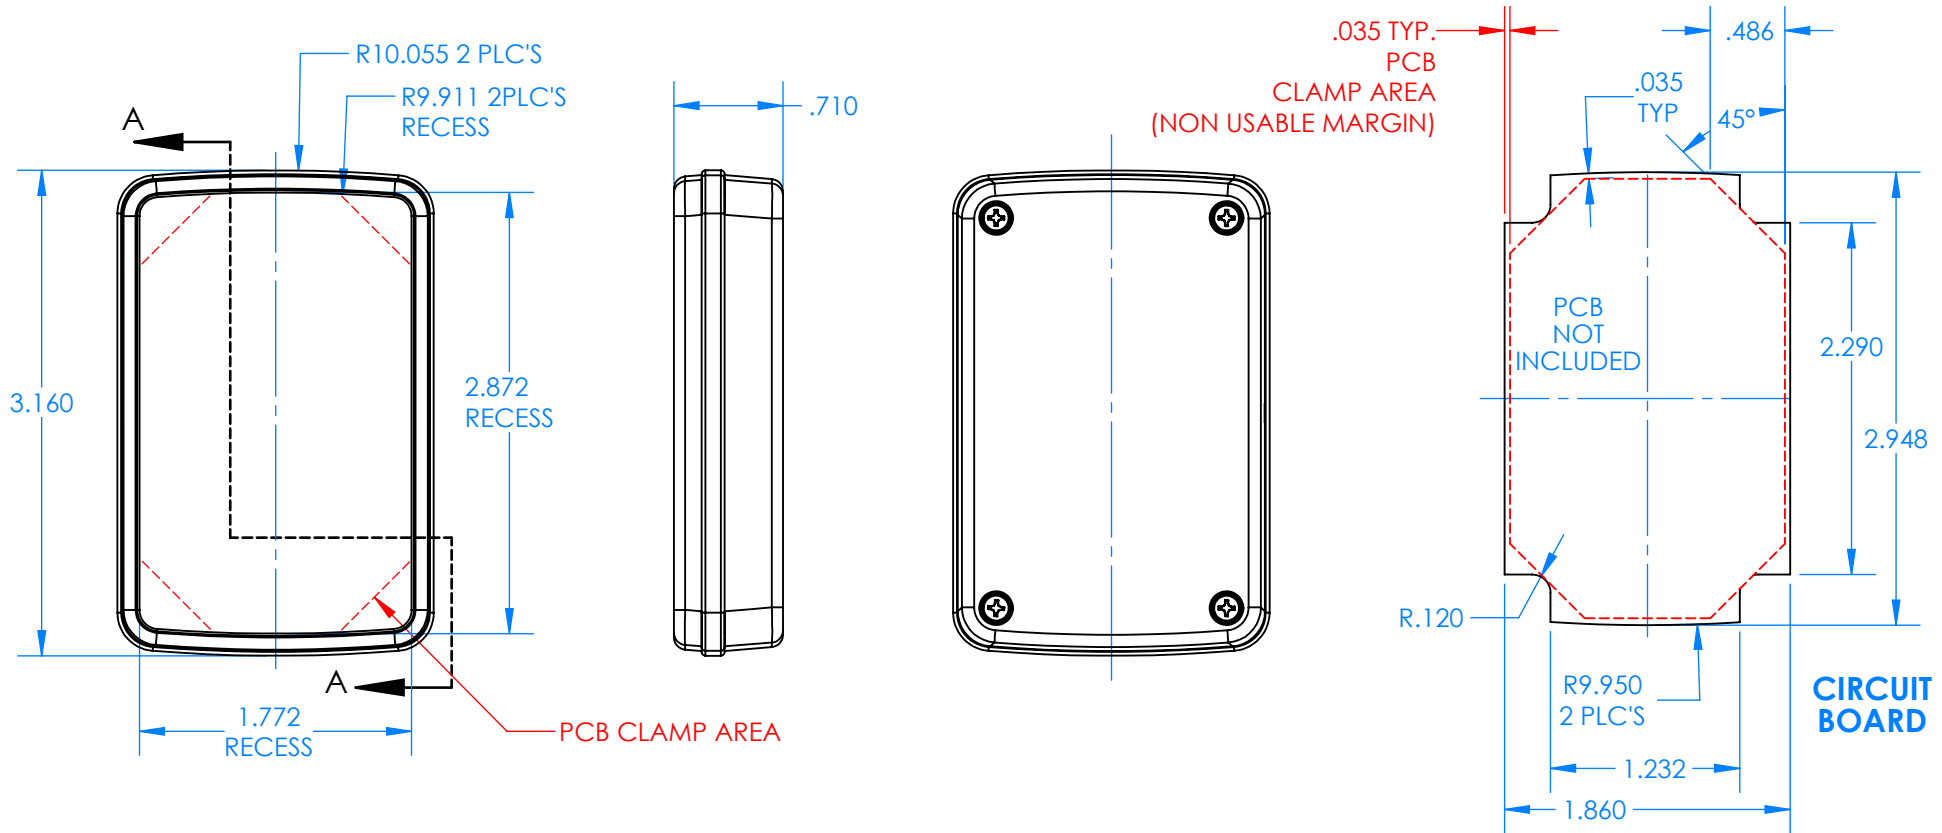

SERPAC CX66D-YY-A-ZZ

Electronic Enclosures

Enclosure color (YY)

Top-Bottom combinations available

- BK=black
- CL=clear
- TRGY=translucent gray
- TRRD=translucent red

Seal color (ZZ)

- BK=black
- BL=blue
- GM=gunmetal
- NG=neon green
- NO=neon orange
- OR=orange
- YL=yellow
- WH=white

PN	Description
5531D	(1) BW 6A Top style D
5536D	(1) BW 6C Bottom style D
5540A	(1) CX6A Series perimeter seal style A
6002	(4) #2 X 3/8" PH HD screw TORQUE 35-60 in-oz.

Wateright enclosure meets or exceeds:
IP67
NEMA 4X, 12, 13