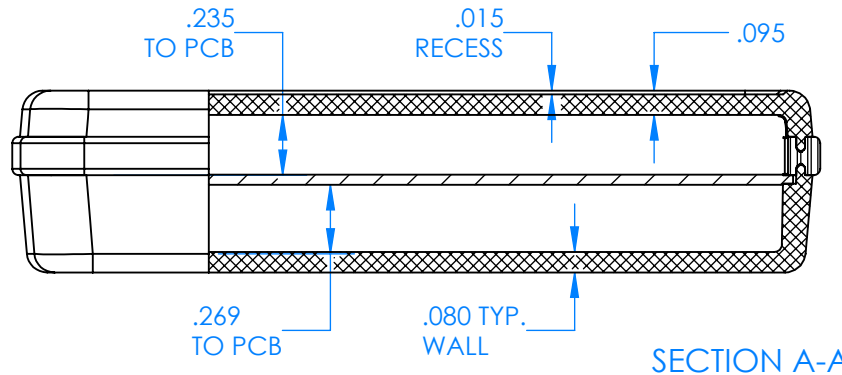

SERPAC CX66D-YY-A-ZZ

Electronic Enclosures

Enclosure color (YY)

Top-Bottom combinations available

- BK=black
- CL=clear
- TRGY=translucent gray
- TRRD=translucent red

Seal color (ZZ)

- BK=black
- BL=blue
- GM=gunmetal
- NG=neon green
- NO=neon orange
- OR=orange
- YL=yellow
- WH=white

PN	Description
5531D	(1) BW 6A Top style D
5536D	(1) BW 6C Bottom style D
5540A	(1) CX6A Series perimeter seal style A
6002	(4) #2 X 3/8" PH HD screw TORQUE 35-60 in-oz.

Wateright enclosure meets or exceeds:
IP67
NEMA 4X, 12, 13