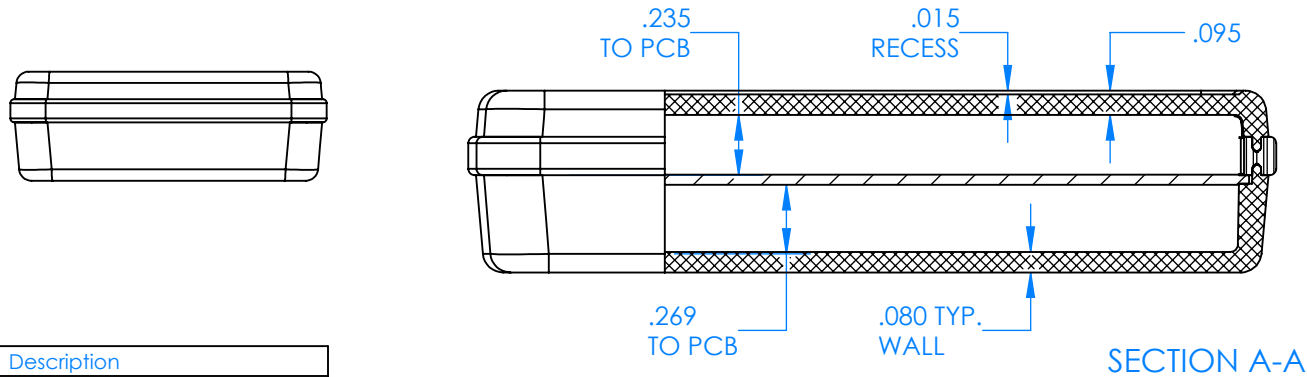

# SERPAC CX66D-YY-A-ZZ

Electronic Enclosures

**Enclosure color (YY)**  
**Top-Bottom combinations available**  
 BK=black  
 CL=clear  
 TRGY=translucent gray  
 TRRD=translucent red

**Seal color (ZZ)**  
 BK=black  
 BL=blue  
 GM=gunmetal  
 NG=neon green  
 NO=neon orange  
 OR=orange  
 YL=yellow  
 WH=white

9/4/2020  
 2009 Wright Ave. La Verne, CA 91750  
 Ph. (626) 331-0517 Fx. (626) 331-8584 serpac.com

PN	Description
5531D	(1) BW 6A Top style D
5536D	(1) BW 6C Bottom style D
5540A	(1) CX6A Series perimeter seal style A
6002	(4) #2 X 3/8" PH HD screw TORQUE 35-60 in-oz.