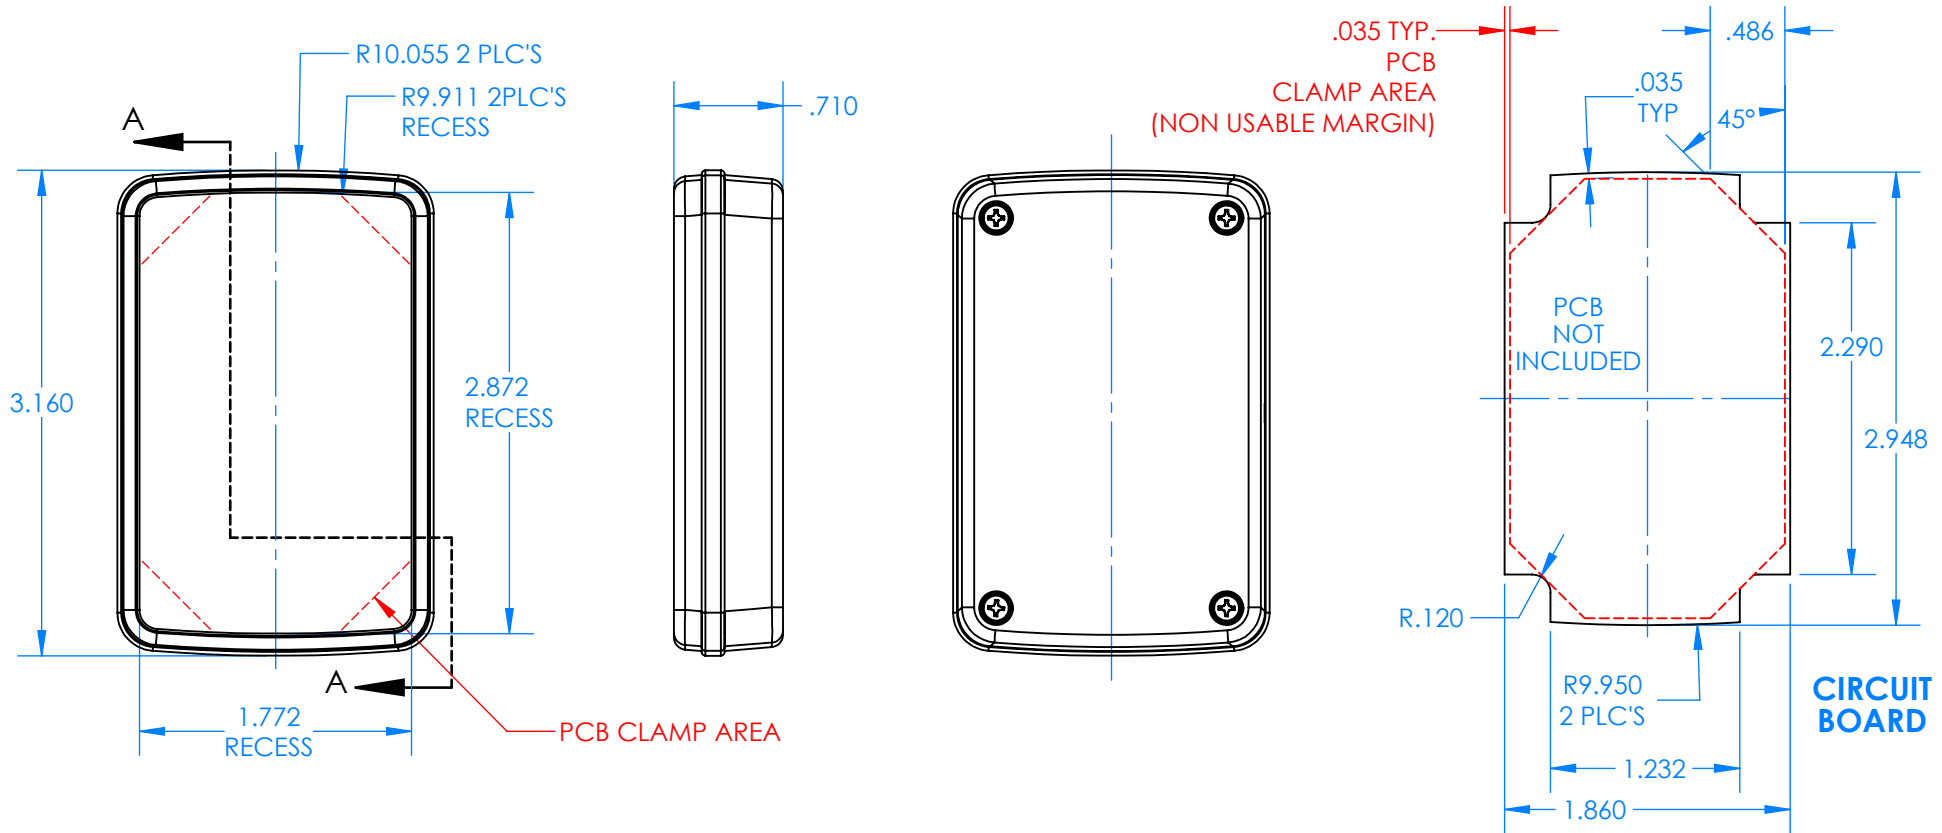

SERPAC CX66D-YY-A-ZZ

Electronic Enclosures

Enclosure color (YY)
Top-Bottom combinations available
 BK=black
 CL=clear
 TRGY=translucent gray
 TRRD=translucent red

Seal color (ZZ)
 BK=black
 BL=blue
 GM=gunmetal
 NG=neon green
 NO=neon orange
 OR=orange
 YL=yellow
 WH=white

9/4/2020
 2009 Wright Ave. La Verne, CA 91750
 Ph. (626) 331-0517 Fx. (626) 331-8584 serpac.com

PN	Description
5531D	(1) BW 6A Top style D
5536D	(1) BW 6C Bottom style D
5540A	(1) CX6A Series perimeter seal style A
6002	(4) #2 X 3/8" PH HD screw TORQUE 35-60 in-oz.

Wateright enclosure meets or exceeds:
IP67
NEMA 4X, 12, 13