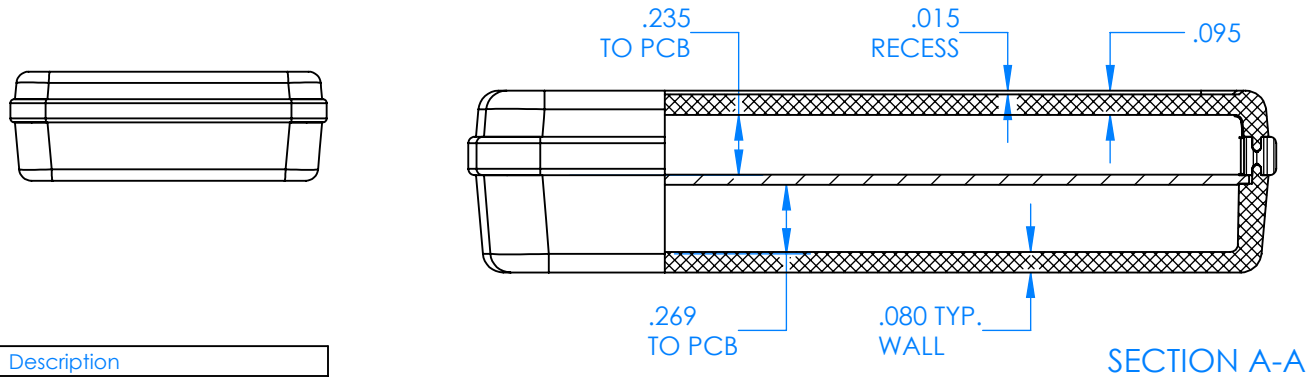

SERPAC CX66D-YY-A-ZZ

Electronic Enclosures

Enclosure color (YY)
Top-Bottom combinations available
 BK=black
 CL=clear
 TRGY=translucent gray
 TRRD=translucent red

Seal color (ZZ)
 BK=black
 BL=blue
 GM=gunmetal
 NG=neon green
 NO=neon orange
 OR=orange
 YL=yellow
 WH=white

9/4/2020
 2009 Wright Ave. La Verne, CA 91750
 Ph. (626) 331-0517 Fx. (626) 331-8584 serpac.com

PN	Description
5531D	(1) BW 6A Top style D
5536D	(1) BW 6C Bottom style D
5540A	(1) CX6A Series perimeter seal style A
6002	(4) #2 X 3/8" PH HD screw TORQUE 35-60 in-oz.