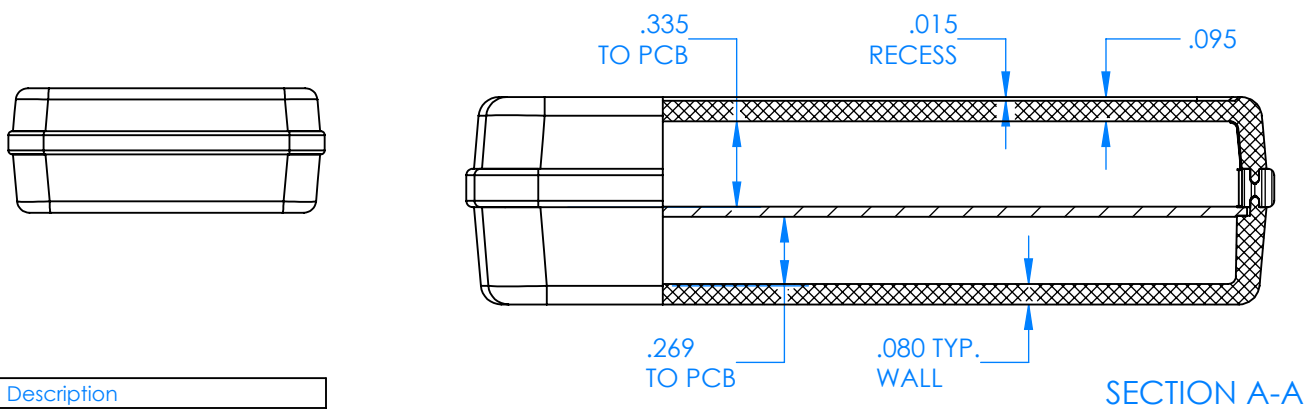

SERPAC CX67D-YY-A-ZZ

Electronic Enclosures

- Enclosure color (YY)**
Top-Bottom combinations available
 BK=black
 CL=clear
 TRGY=translucent gray
 TRRD=translucent red
- Seal color (ZZ)**
 BK=black
 BL=blue
 GM=gunmetal
 NG=neon green
 NO=neon orange
 OR=orange
 YL=yellow
 WH=white

PN	Description
5533D	(1) BW 6B Top style D
5536D	(1) BW 6C Bottom style D
5540A	(1) CX6A Series perimeter seal style A
6002	(4) #2 X 3/8" PH HD screw TORQUE 35-60 in-oz.

Watertight enclosure meets or exceeds:
IP67
NEMA 4X, 12, 13