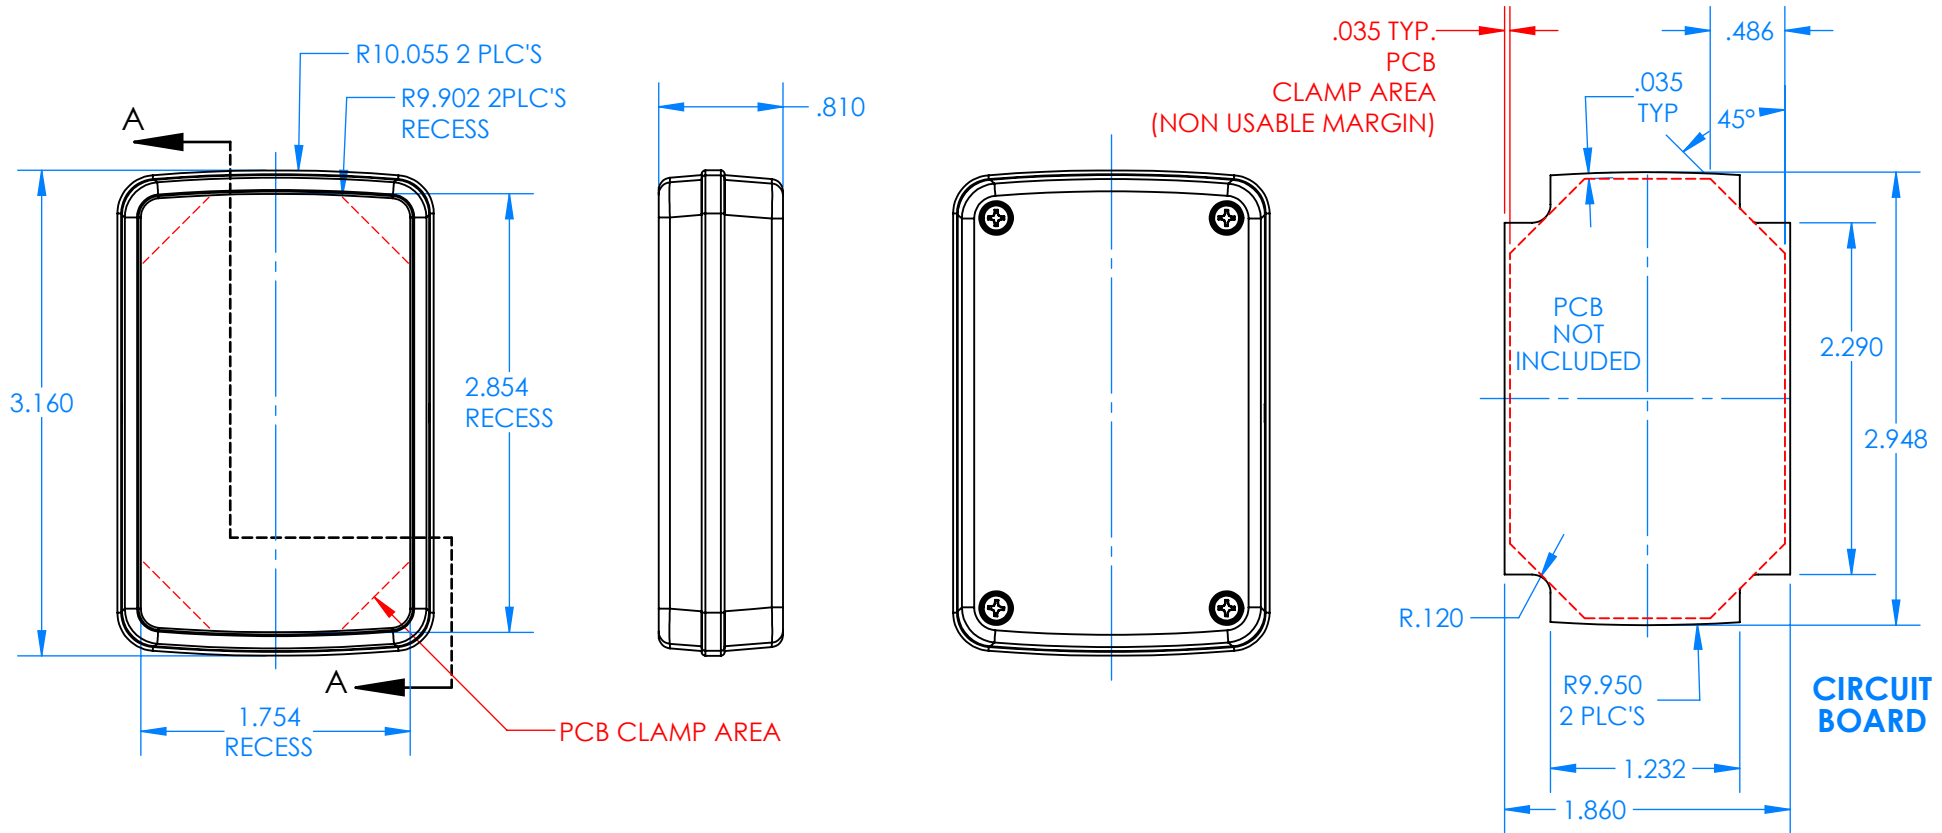

SERPAC CX67D-YY-A-ZZ

Electronic Enclosures

- Enclosure color (YY)**
Top-Bottom combinations available
 BK=black
 CL=clear
 TRGY=translucent gray
 TRRD=translucent red
- Seal color (ZZ)**
 BK=black
 BL=blue
 GM=gunmetal
 NG=neon green
 NO=neon orange
 OR=orange
 YL=yellow
 WH=white

PN	Description
5533D	(1) BW 6B Top style D
5536D	(1) BW 6C Bottom style D
5540A	(1) CX6A Series perimeter seal style A
6002	(4) #2 X 3/8" PH HD screw TORQUE 35-60 in-oz.

Watertight enclosure meets or exceeds:
IP67
NEMA 4X, 12, 13