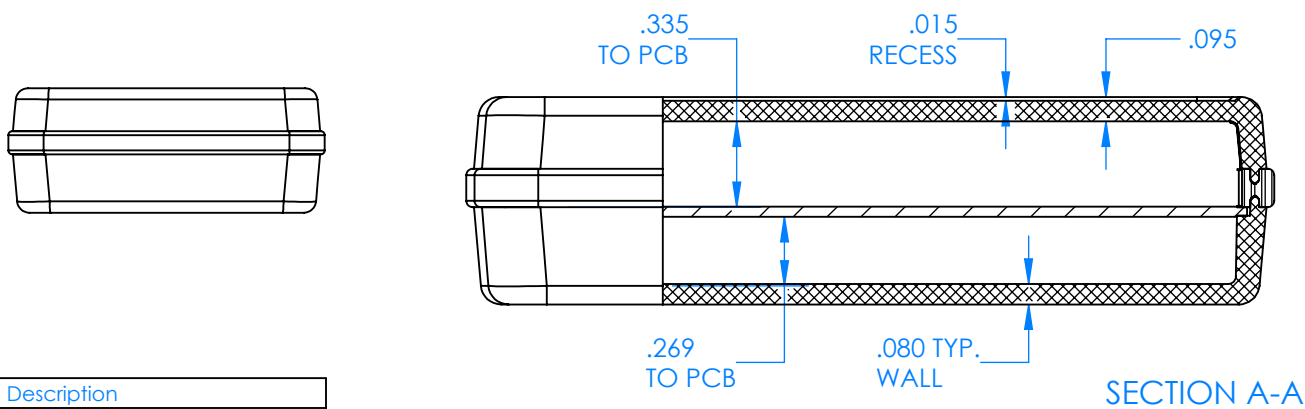

SERPAC CX67D-YY-A-ZZ

Electronic Enclosures

- Enclosure color (YY)**
- Top-Bottom combinations available**
- BK=black
 - CL=clear
 - TRGY=translucent gray
 - TRRD=translucent red
- Seal color (ZZ)**
- BK=black
 - BL=blue
 - GM=gunmetal
 - NG=neon green
 - NO=neon orange
 - OR=orange
 - YL=yellow
 - WH=white

PN	Description
5533D	(1) BW 6B Top style D
5536D	(1) BW 6C Bottom style D
5540A	(1) CX6A Series perimeter seal style A
6002	(4) #2 X 3/8" PH HD screw TORQUE 35-60 in-oz.

Wateright enclosure mees or exceeds:
IP67
NEMA 4X, 12, 13