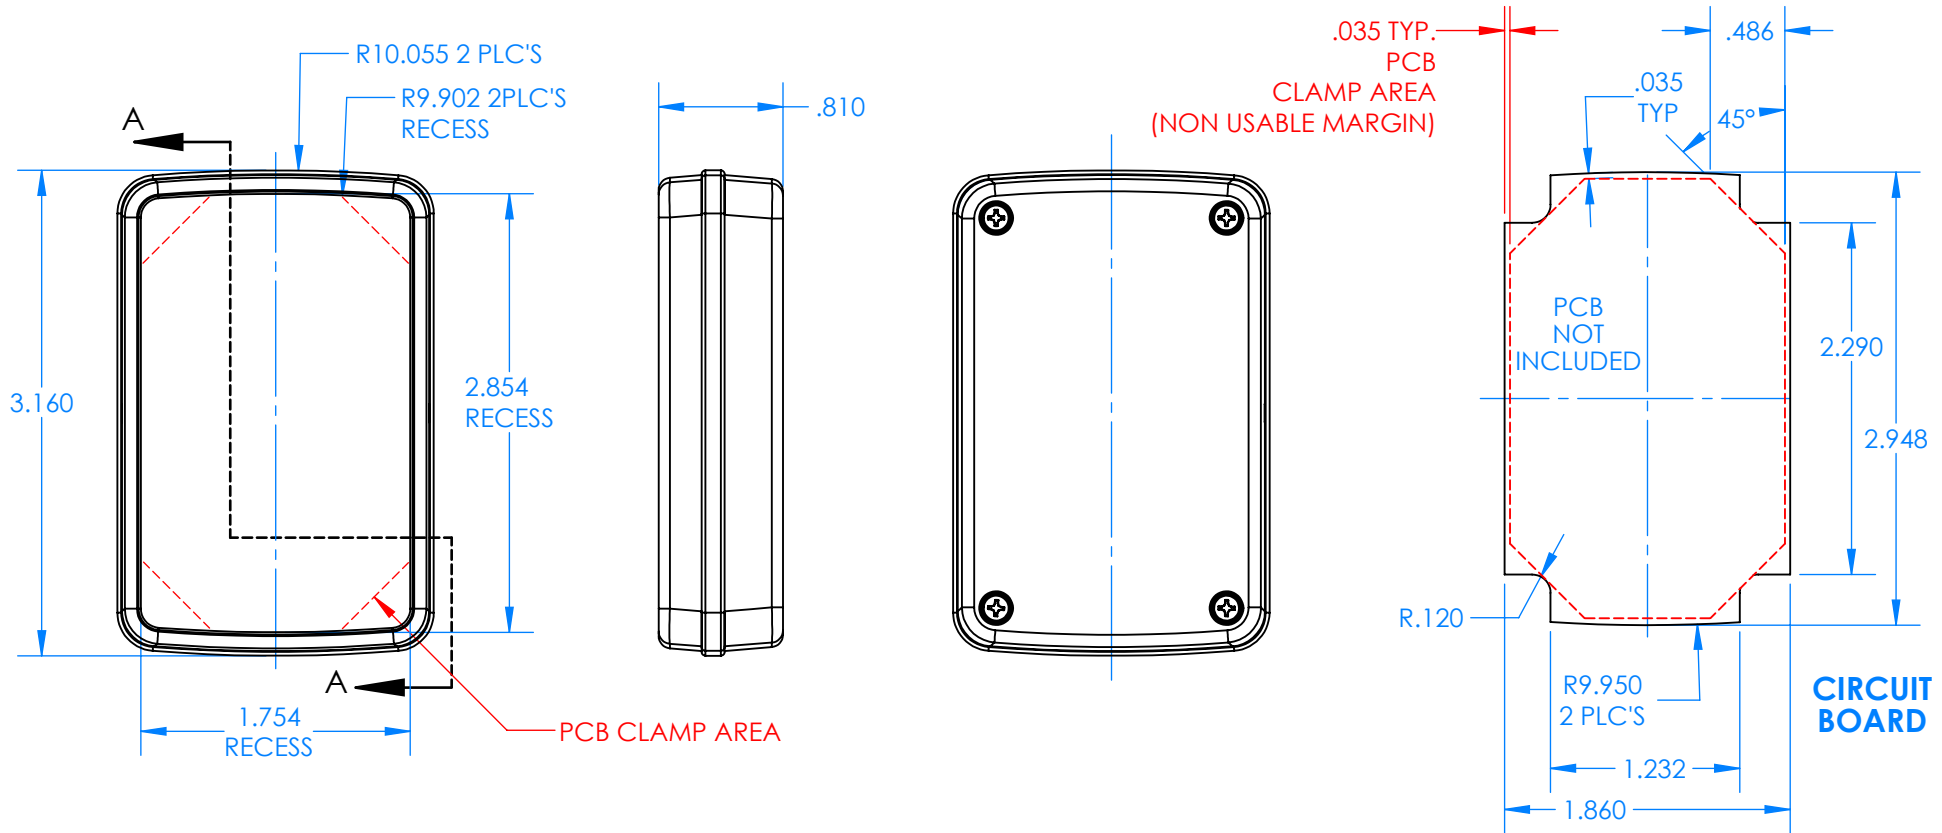

SERPAC CX67D-YY-A-ZZ

Electronic Enclosures

- Enclosure color (YY)**
- Top-Bottom combinations available**
- BK=black
 - CL=clear
 - TRGY=translucent gray
 - TRRD=translucent red
- Seal color (ZZ)**
- BK=black
 - BL=blue
 - GM=gunmetal
 - NG=neon green
 - NO=neon orange
 - OR=orange
 - YL=yellow
 - WH=white

PN	Description
5533D	(1) BW 6B Top style D
5536D	(1) BW 6C Bottom style D
5540A	(1) CX6A Series perimeter seal style A
6002	(4) #2 X 3/8" PH HD screw TORQUE 35-60 in-oz.

Wateright enclosure mees or exceeds:
IP67
NEMA 4X, 12, 13