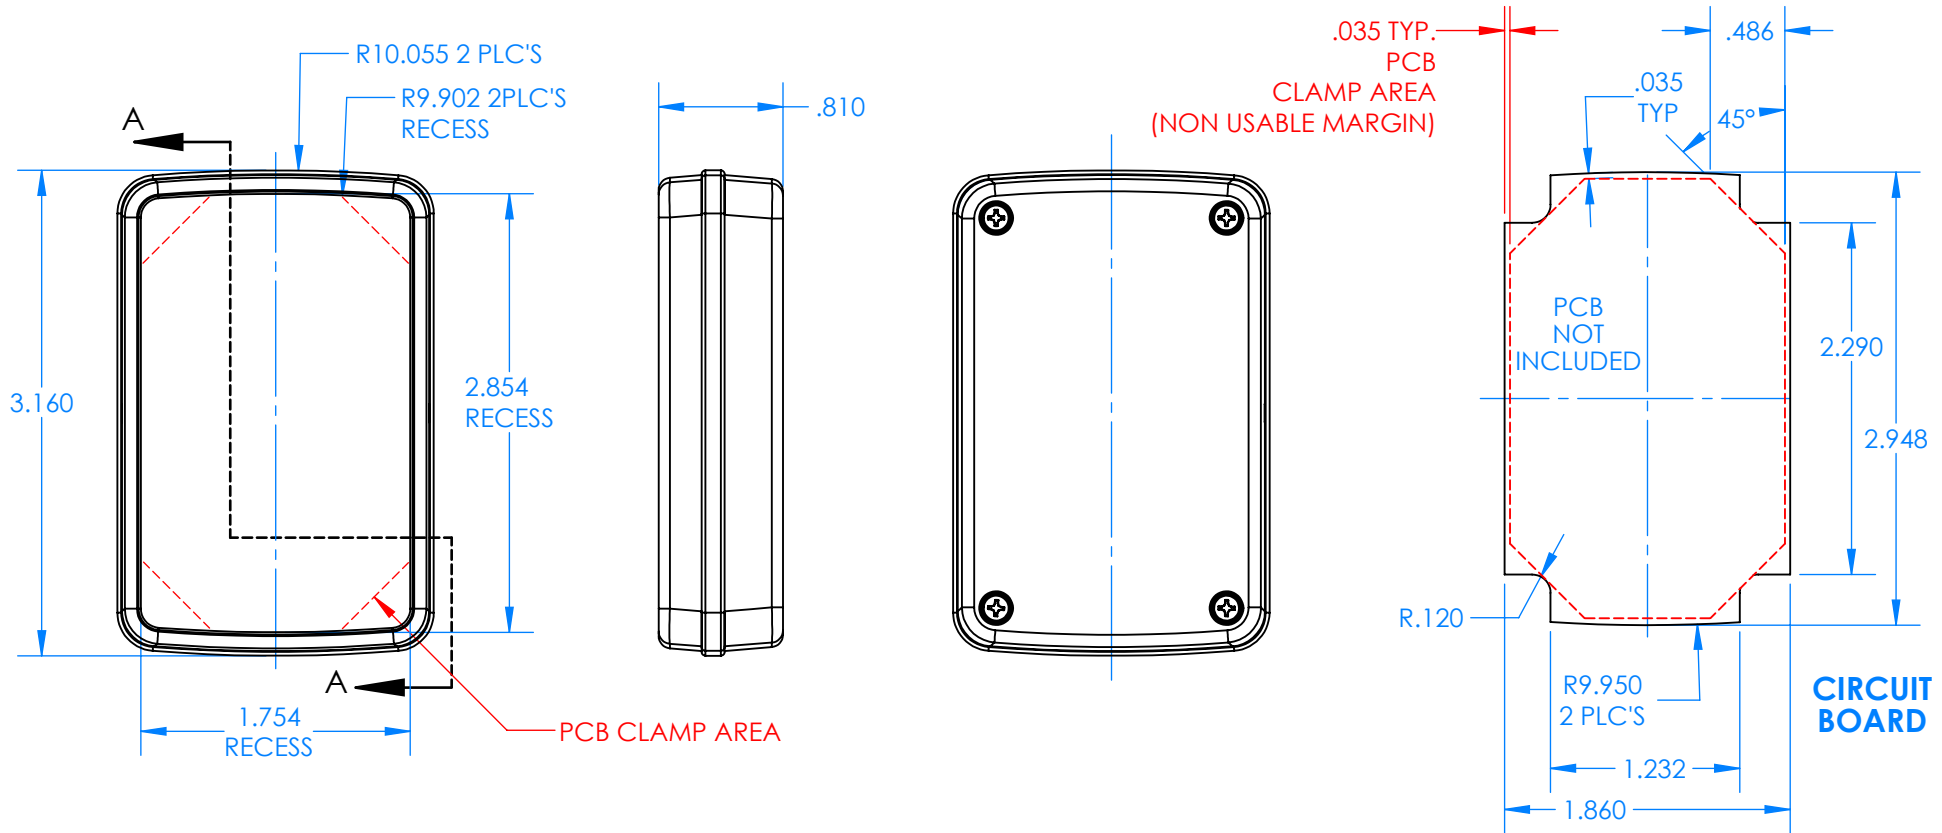

SERPAC CX67D-YY-A-ZZ

Electronic Enclosures

- Enclosure color (YY)**
Top-Bottom combinations available
 BK=black
 CL=clear
 TRGY=translucent gray
 TRRD=translucent red
- Seal color (ZZ)**
 BK=black
 BL=blue
 GM=gunmetal
 NG=neon green
 NO=neon orange
 OR=orange
 YL=yellow
 WH=white

PN	Description
5533D	(1) BW 6B Top style D
5536D	(1) BW 6C Bottom style D
5540A	(1) CX6A Series perimeter seal style A
6002	(4) #2 X 3/8" PH HD screw TORQUE 35-60 in-oz.

Wateright enclosure mees or exceeds:
IP67
NEMA 4X, 12, 13