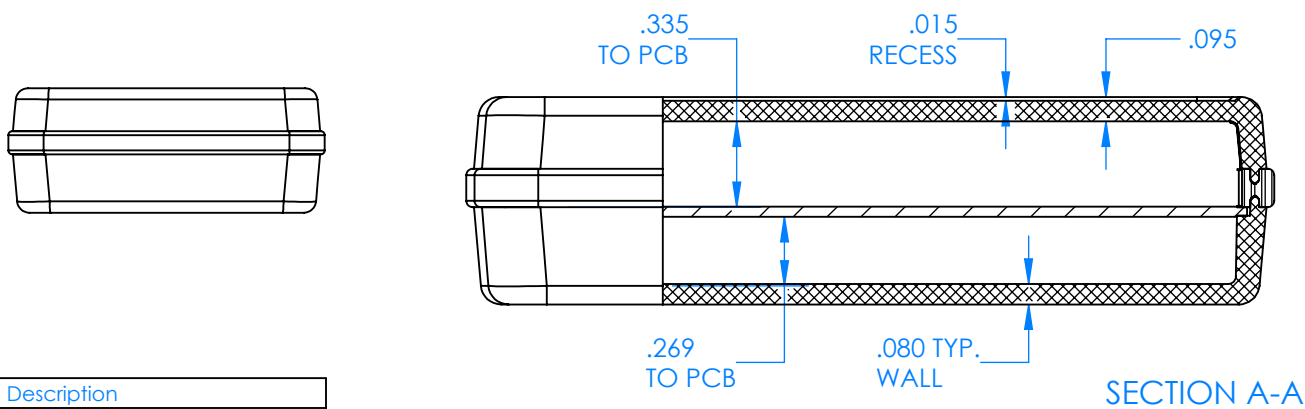

SERPAC CX67D-YY-A-ZZ

Electronic Enclosures

- Enclosure color (YY)**
Top-Bottom combinations available
 BK=black
 CL=clear
 TRGY=translucent gray
 TRRD=translucent red
- Seal color (ZZ)**
 BK=black
 BL=blue
 GM=gunmetal
 NG=neon green
 NO=neon orange
 OR=orange
 YL=yellow
 WH=white

PN	Description
5533D	(1) BW 6B Top style D
5536D	(1) BW 6C Bottom style D
5540A	(1) CX6A Series perimeter seal style A
6002	(4) #2 X 3/8" PH HD screw TORQUE 35-60 in-oz.

Wateright enclosure mees or exceeds:
IP67
NEMA 4X, 12, 13