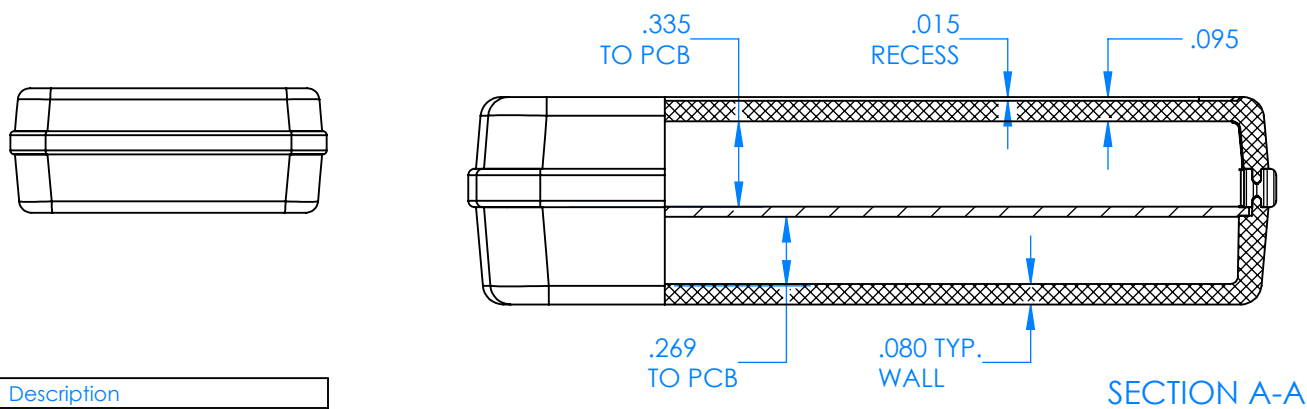

SERPAC CX67D-YY-A-ZZ

Electronic Enclosures

- Enclosure color (YY)**
Top-Bottom combinations available
 BK=black
 CL=clear
 TRGY=translucent gray
 TRRD=translucent red
- Seal color (ZZ)**
 BK=black
 BL=blue
 GM=gunmetal
 NG=neon green
 NO=neon orange
 OR=orange
 YL=yellow
 WH=white

PN	Description
5533D	(1) BW 6B Top style D
5536D	(1) BW 6C Bottom style D
5540A	(1) CX6A Series perimeter seal style A
6002	(4) #2 X 3/8" PH HD screw TORQUE 35-60 in-oz.

Wateright enclosure mees or exceeds:
IP67
NEMA 4X, 12, 13