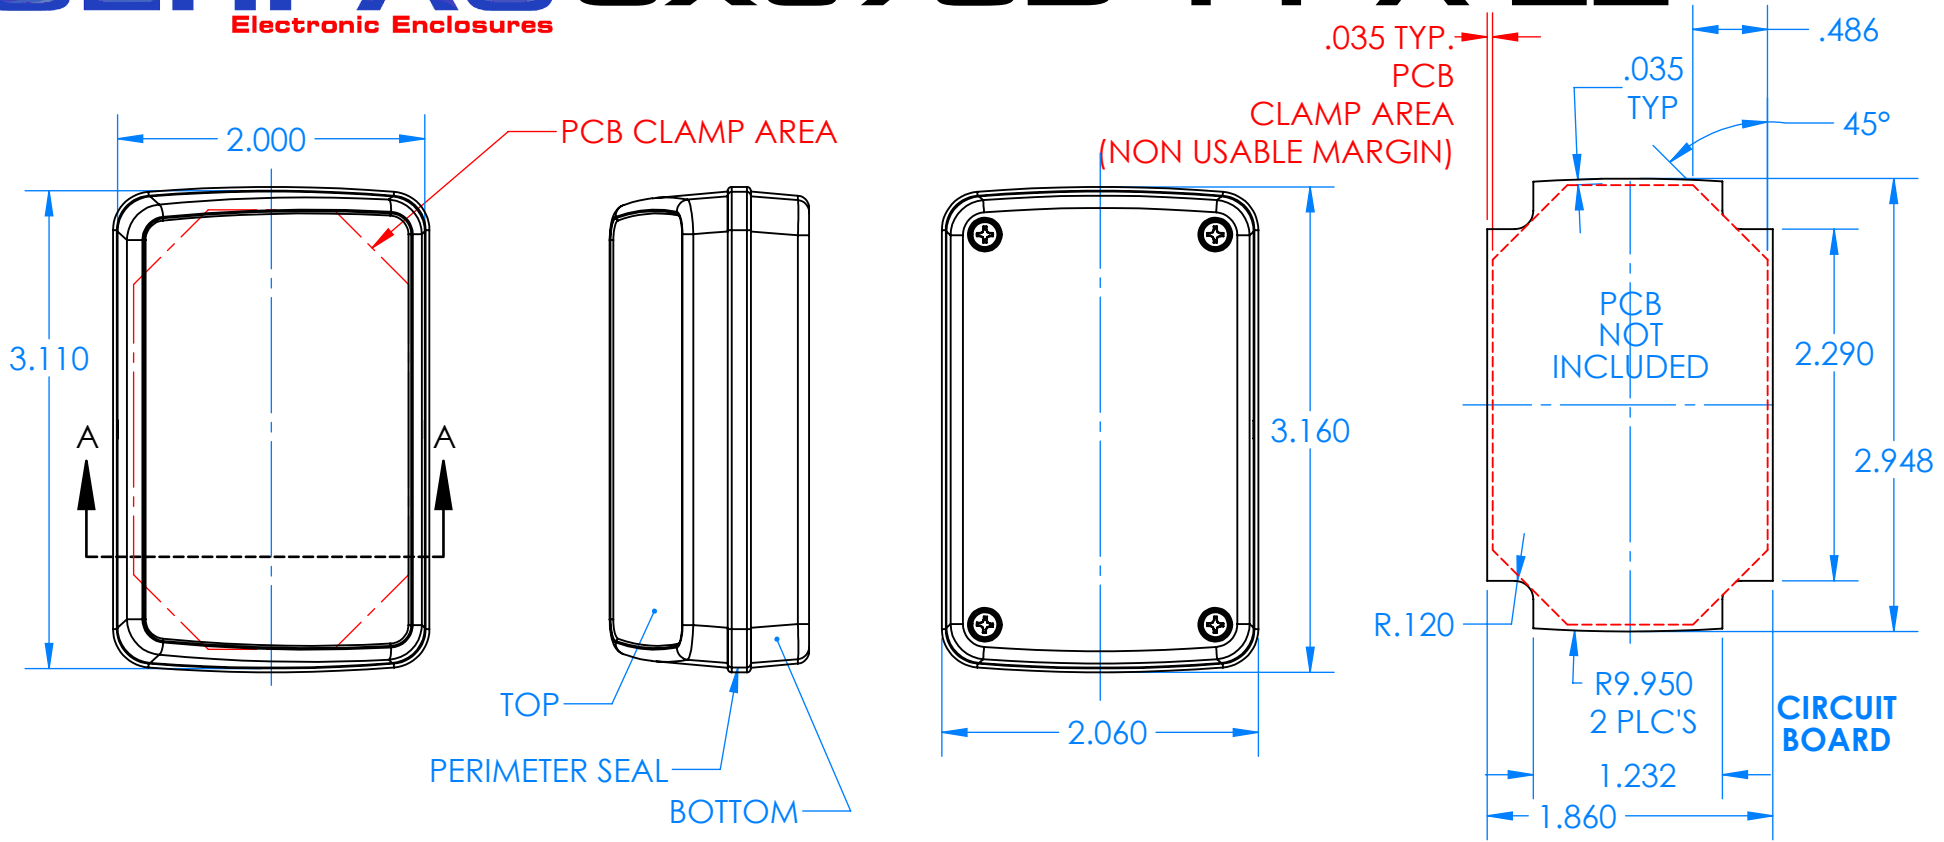

SERPAC CX67SD-YY-A-ZZ

Electronic Enclosures

Enclosure color (YY)
 Top-Bottom combinations available
 BK=black
 CL=clear
 TRGY=translucent gray
 TRRD=translucent red

Seal color (ZZ)
 BK=black
 BL=blue
 GM=gunmetal
 NG=neon green
 NO=neon orange
 OR=orange
 YL=yellow
 WH=white

PN	Description
5537D	(1) BW 6C Slanted Top
5536D	(1) BW 6C Bottom
5540A	(1) CX6A Series perimeter seal
6002	(4) #2 X 3/8" PH HD screw TORQUE 35-60 in-oz.

Wateright enclosure meets or exceeds:
IP67
NEMA 4X, 12, 13