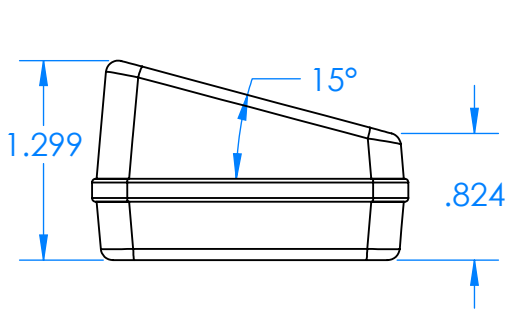

SERPAC CX67SD-YY-A-ZZ

Electronic Enclosures

Enclosure color (YY)
 Top-Bottom combinations available
 BK=black
 CL=clear
 TRGY=translucent gray
 TRRD=translucent red

Seal color (ZZ)
 BK=black
 BL=blue
 GM=gunmetal
 NG=neon green
 NO=neon orange
 OR=orange
 YL=yellow
 WH=white

PN	Description
5537D	(1) BW 6C Slanted Top
5536D	(1) BW 6C Bottom
5540A	(1) CX6A Series perimeter seal
6002	(4) #2 X 3/8" PH HD screw TORQUE 35-60 in-oz.

Wateright enclosure meets or exceeds:
IP67
NEMA 4X, 12, 13