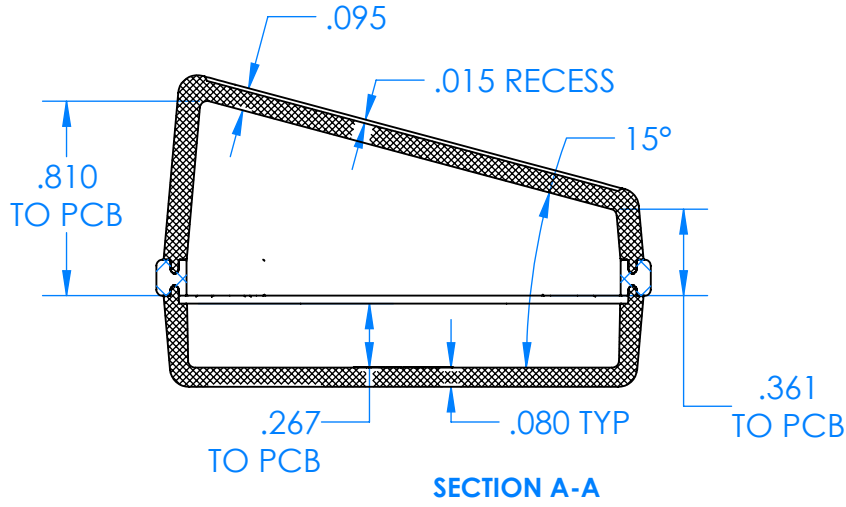

SERPAC CX67SD-YY-A-ZZ

Electronic Enclosures

Enclosure color (YY)
 Top-Bottom combinations available
 BK=black
 CL=clear
 TRGY=translucent gray
 TRRD=translucent red

Seal color (ZZ)
 BK=black
 BL=blue
 GM=gunmetal
 NG=neon green
 NO=neon orange
 OR=orange
 YL=yellow
 WH=white

PN	Description
5537D	(1) BW 6C Slanted Top
5536D	(1) BW 6C Bottom
5540A	(1) CX6A Series perimeter seal
6002	(4) #2 X 3/8" PH HD screw TORQUE 35-60 in-oz.

Wateright enclosure meets or exceeds:
IP67
NEMA 4X, 12, 13