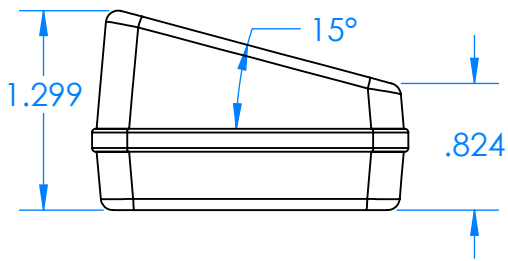

SERPAC CX67SD-YY-A-ZZ

Electronic Enclosures

Enclosure color (YY)
 Top-Bottom combinations available
 BK=black
 CL=clear
 TRGY=translucent gray
 TRRD=translucent red

Seal color (ZZ)
 BK=black
 BL=blue
 GM=gunmetal
 NG=neon green
 NO=neon orange
 OR=orange
 YL=yellow
 WH=white

PN	Description
5537D	(1) BW 6C Slanted Top
5536D	(1) BW 6C Bottom
5540A	(1) CX6A Series perimeter seal
6002	(4) #2 X 3/8" PH HD screw TORQUE 35-60 in-oz.

Wateright enclosure mees or exceeds:
IP67
NEMA 4X, 12, 13