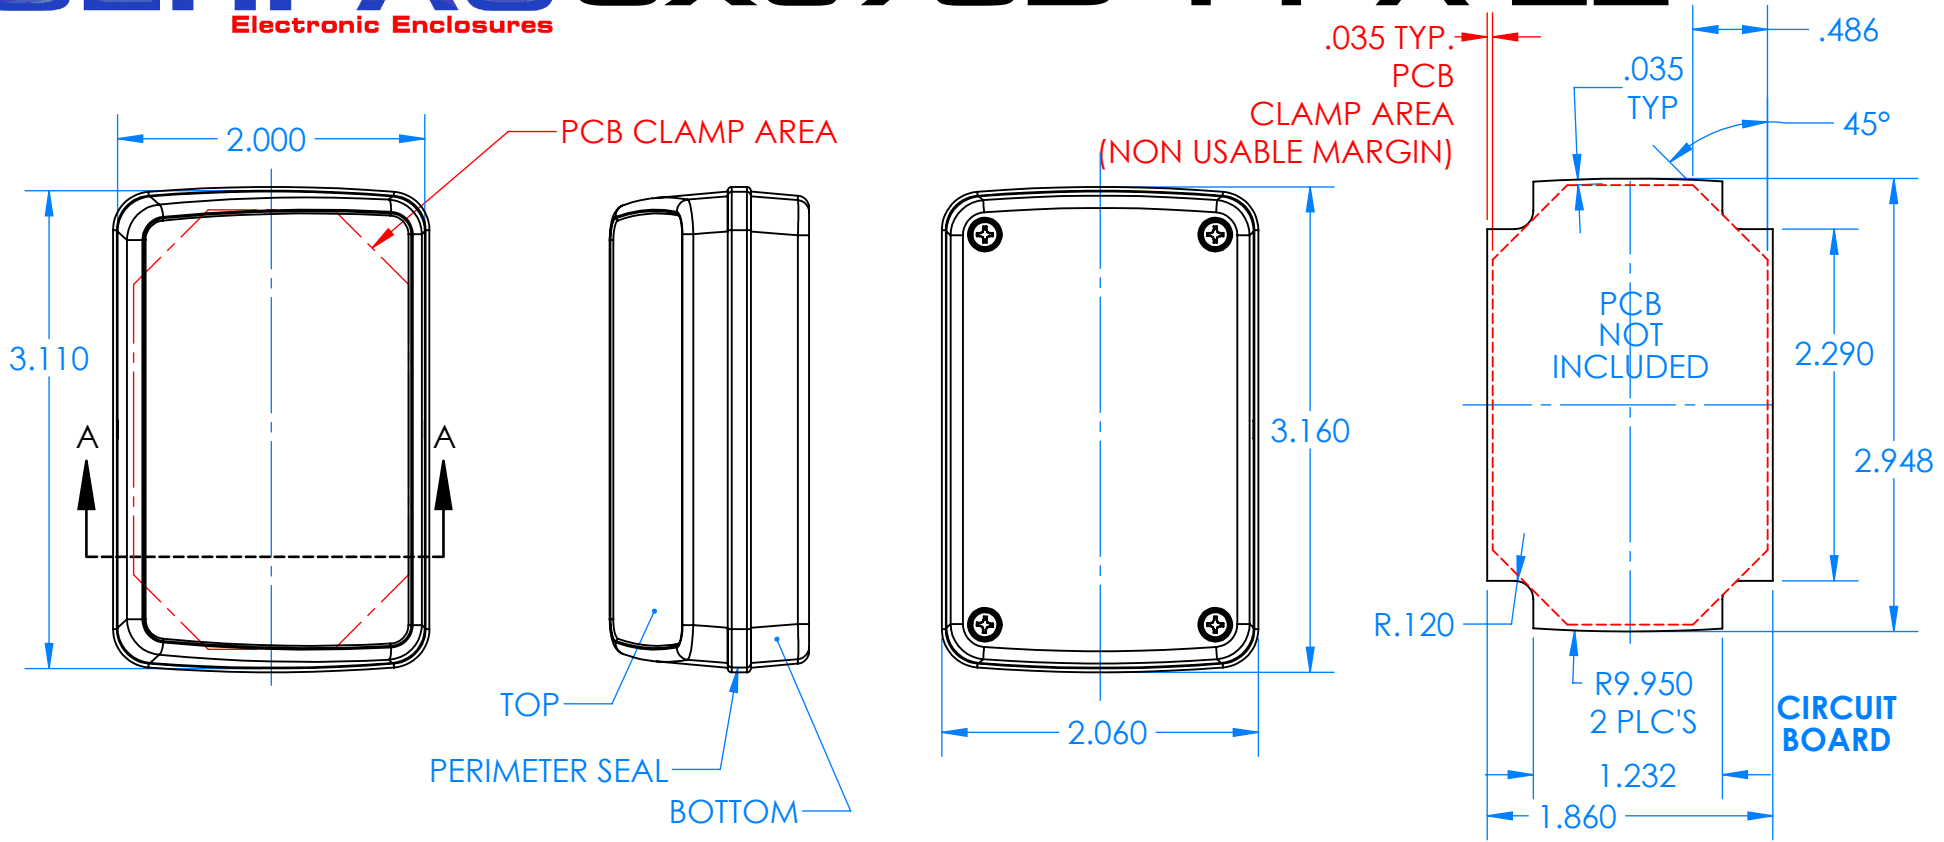

SERPAC CX67SD-YY-A-ZZ

Electronic Enclosures

Enclosure color (YY)
 Top-Bottom combinations available
 BK=black
 CL=clear
 TRGY=translucent gray
 TRRD=translucent red

Seal color (ZZ)
 BK=black
 BL=blue
 GM=gunmetal
 NG=neon green
 NO=neon orange
 OR=orange
 YL=yellow
 WH=white

PN	Description
5537D	(1) BW 6C Slanted Top
5536D	(1) BW 6C Bottom
5540A	(1) CX6A Series perimeter seal
6002	(4) #2 X 3/8" PH HD screw TORQUE 35-60 in-oz.

Wateright enclosure mees or exceeds:
IP67
NEMA 4X, 12, 13