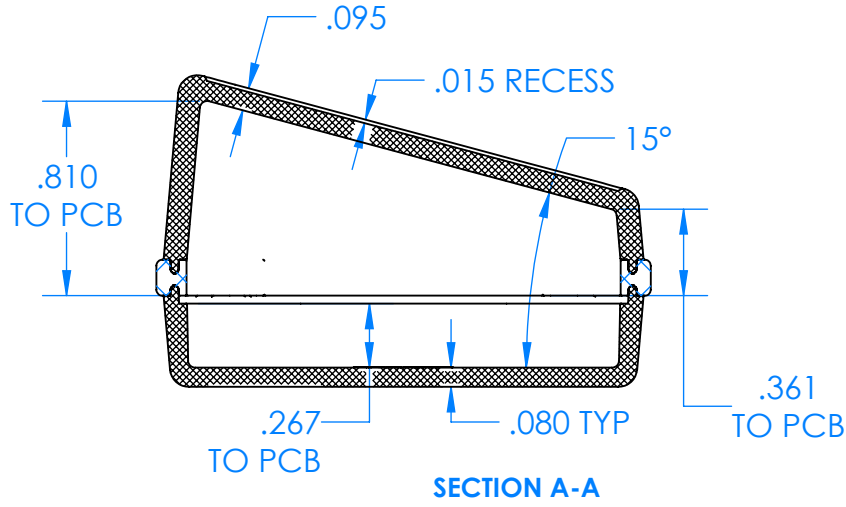

SERPAC CX67SD-YY-A-ZZ

Electronic Enclosures

Enclosure color (YY)
 Top-Bottom combinations available
 BK=black
 CL=clear
 TRGY=translucent gray
 TRRD=translucent red

Seal color (ZZ)
 BK=black
 BL=blue
 GM=gunmetal
 NG=neon green
 NO=neon orange
 OR=orange
 YL=yellow
 WH=white

PN	Description
5537D	(1) BW 6C Slanted Top
5536D	(1) BW 6C Bottom
5540A	(1) CX6A Series perimeter seal
6002	(4) #2 X 3/8" PH HD screw TORQUE 35-60 in-oz.

Wateright enclosure mees or exceeds:
IP67
NEMA 4X, 12, 13