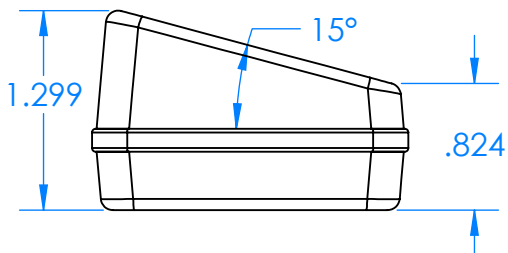

# SERPAC CX67SD-YY-A-ZZ

Electronic Enclosures

- Enclosure color (YY)**  
 Top-Bottom combinations available  
 BK=black  
 CL=clear  
 TRGY=translucent gray  
 TRRD=translucent red
- Seal color (ZZ)**  
 BK=black  
 BL=blue  
 GM=gunmetal  
 NG=neon green  
 NO=neon orange  
 OR=orange  
 YL=yellow  
 WH=white

PN	Description
5537D	(1) BW 6C Slanted Top
5536D	(1) BW 6C Bottom
5540A	(1) CX6A Series perimeter seal
6002	(4) #2 X 3/8" PH HD screw TORQUE 35-60 in-oz.

Wateright enclosure meets or exceeds:  
**IP67**  
**NEMA 4X, 12, 13**