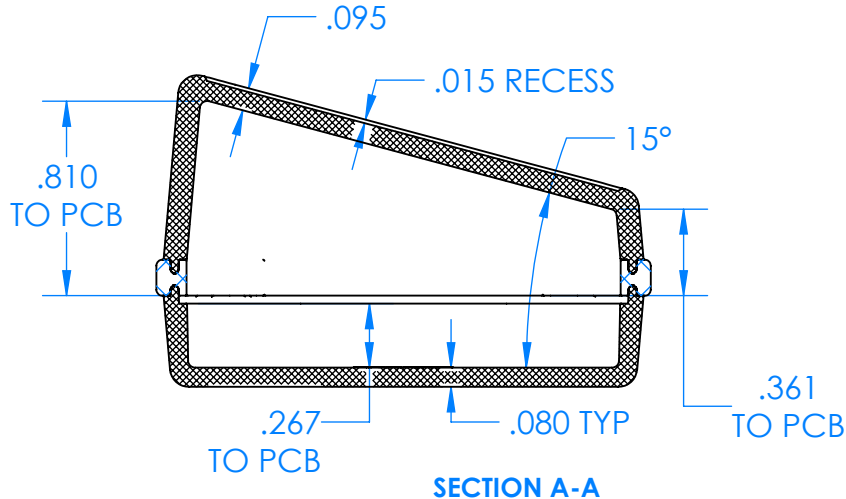

# SERPAC CX67SD-YY-A-ZZ

Electronic Enclosures

- Enclosure color (YY)**  
 Top-Bottom combinations available  
 BK=black  
 CL=clear  
 TRGY=translucent gray  
 TRRD=translucent red
- Seal color (ZZ)**  
 BK=black  
 BL=blue  
 GM=gunmetal  
 NG=neon green  
 NO=neon orange  
 OR=orange  
 YL=yellow  
 WH=white

PN	Description
5537D	(1) BW 6C Slanted Top
5536D	(1) BW 6C Bottom
5540A	(1) CX6A Series perimeter seal
6002	(4) #2 X 3/8" PH HD screw TORQUE 35-60 in-oz.

Wateright enclosure meets or exceeds:  
**IP67**  
**NEMA 4X, 12, 13**