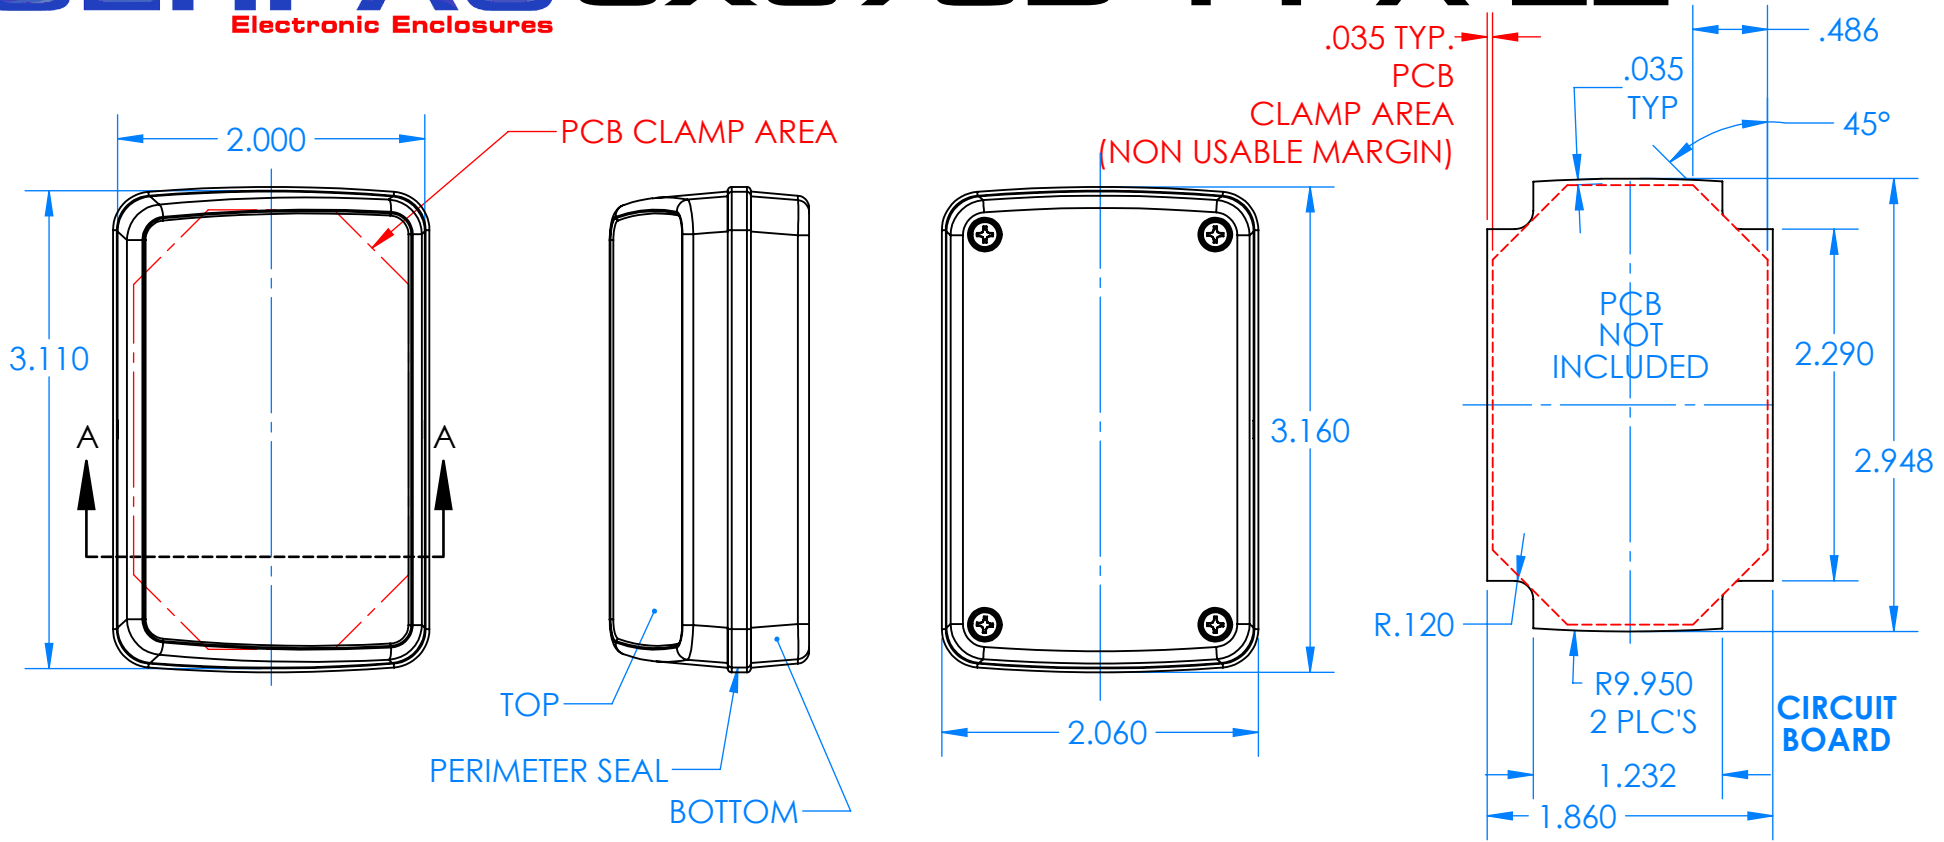

# SERPAC CX67SD-YY-A-ZZ

Electronic Enclosures

- Enclosure color (YY)**  
 Top-Bottom combinations available  
 BK=black  
 CL=clear  
 TRGY=translucent gray  
 TRRD=translucent red
- Seal color (ZZ)**  
 BK=black  
 BL=blue  
 GM=gunmetal  
 NG=neon green  
 NO=neon orange  
 OR=orange  
 YL=yellow  
 WH=white

PN	Description
5537D	(1) BW 6C Slanted Top
5536D	(1) BW 6C Bottom
5540A	(1) CX6A Series perimeter seal
6002	(4) #2 X 3/8" PH HD screw TORQUE 35-60 in-oz.

Wateright enclosure meets or exceeds:  
**IP67**  
**NEMA 4X, 12, 13**