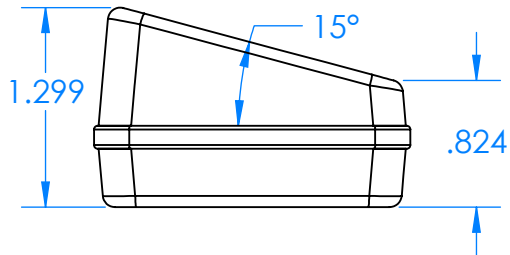

SERPAC CX67SD-YY-A-ZZ

Electronic Enclosures

Enclosure color (YY)

Top-Bottom combinations available

- BK=black
- CL=clear
- TRGY=translucent gray
- TRRD=translucent red

Seal color (ZZ)

- BK=black
- BL=blue
- GM=gunmetal
- NG=neon green
- NO=neon orange
- OR=orange
- YL=yellow
- WH=white

PN	Description
5537D	(1) BW 6C Slanted Top
5536D	(1) BW 6C Bottom
5540A	(1) CX6A Series perimeter seal
6002	(4) #2 X 3/8" PH HD screw TORQUE 35-60 in-oz.

Wateright enclosure meets or exceeds:
IP67
NEMA 4X, 12, 13