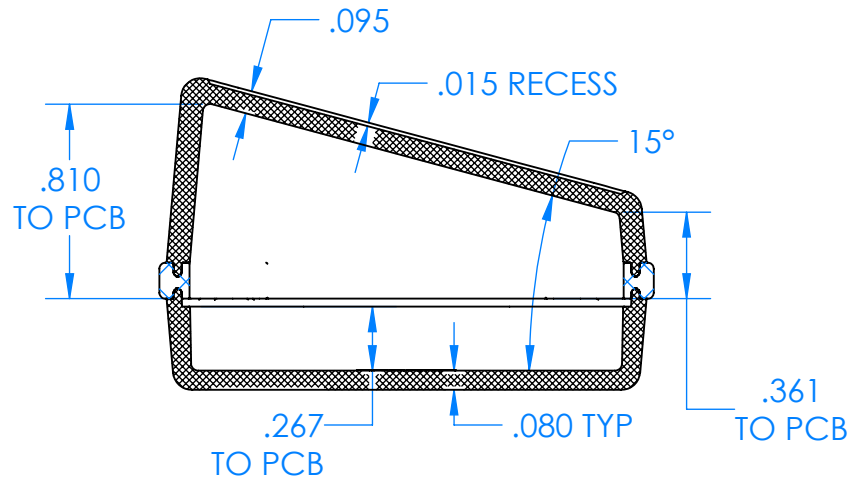

SERPAC CX67SD-YY-A-ZZ

Electronic Enclosures

Enclosure color (YY)

Top-Bottom combinations available

- BK=black
- CL=clear
- TRGY=translucent gray
- TRRD=translucent red

Seal color (ZZ)

- BK=black
- BL=blue
- GM=gunmetal
- NG=neon green
- NO=neon orange
- OR=orange
- YL=yellow
- WH=white

PN	Description
5537D	(1) BW 6C Slanted Top
5536D	(1) BW 6C Bottom
5540A	(1) CX6A Series perimeter seal
6002	(4) #2 X 3/8" PH HD screw TORQUE 35-60 in-oz.

Wateright enclosure meets or exceeds:
IP67
NEMA 4X, 12, 13