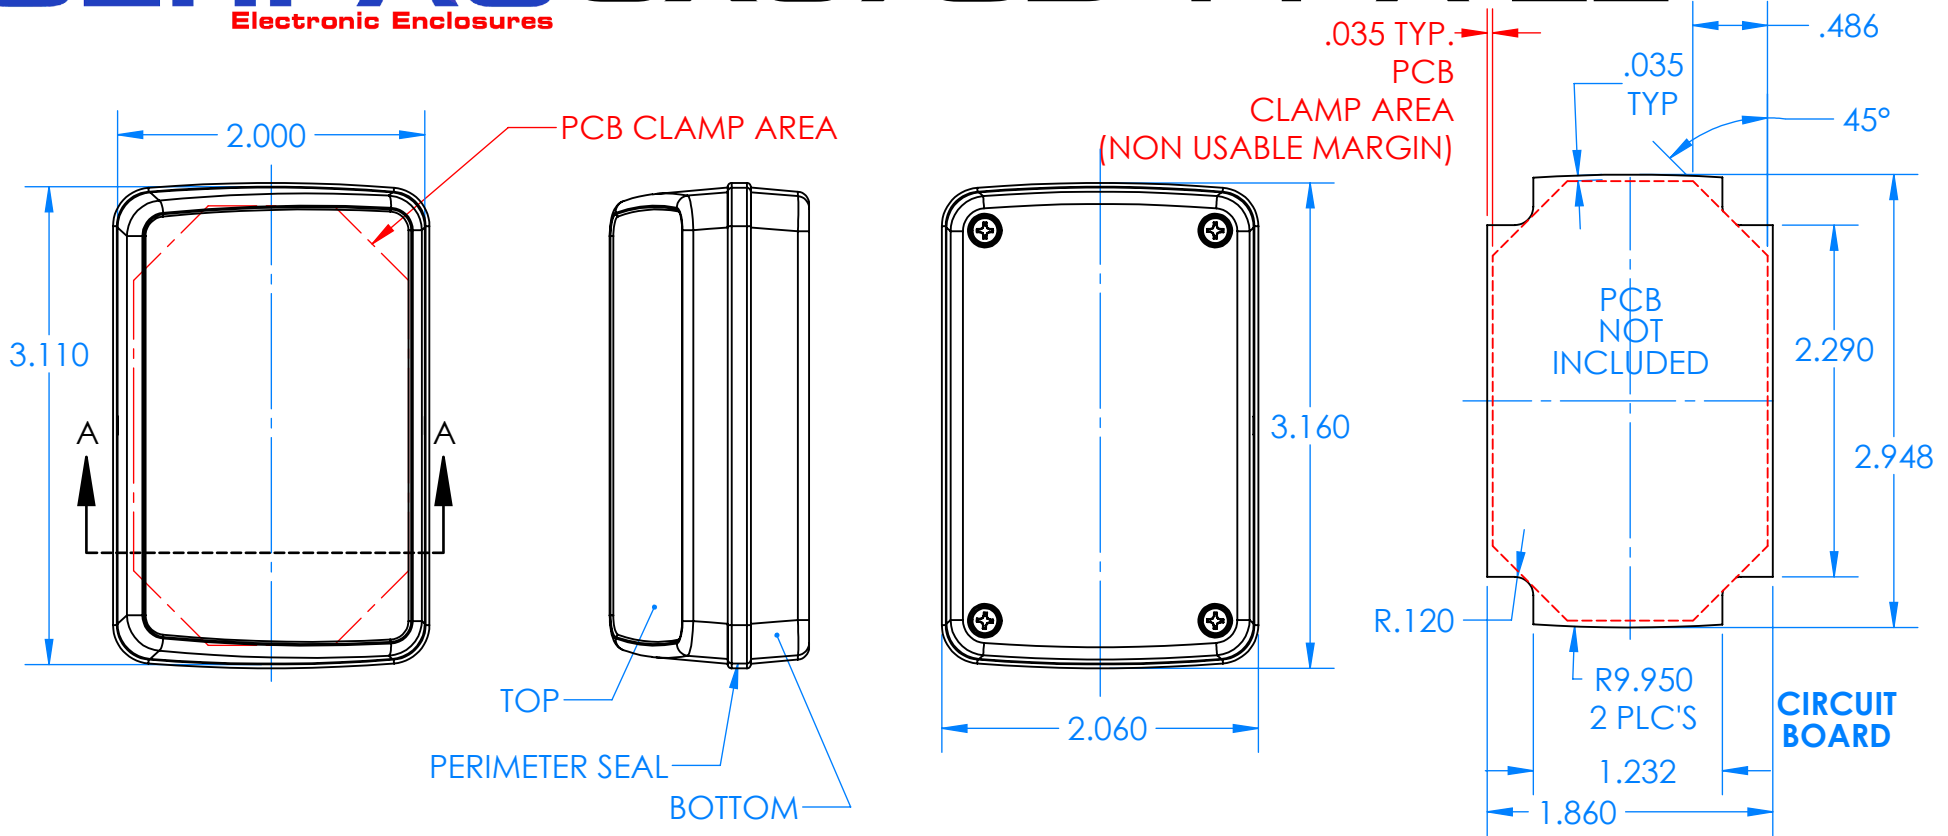

SERPAC CX67SD-YY-A-ZZ

Electronic Enclosures

Enclosure color (YY)

Top-Bottom combinations available

- BK=black
- CL=clear
- TRGY=translucent gray
- TRRD=translucent red

Seal color (ZZ)

- BK=black
- BL=blue
- GM=gunmetal
- NG=neon green
- NO=neon orange
- OR=orange
- YL=yellow
- WH=white

PN	Description
5537D	(1) BW 6C Slanted Top
5536D	(1) BW 6C Bottom
5540A	(1) CX6A Series perimeter seal
6002	(4) #2 X 3/8" PH HD screw TORQUE 35-60 in-oz.

Wateright enclosure meets or exceeds:
IP67
NEMA 4X, 12, 13