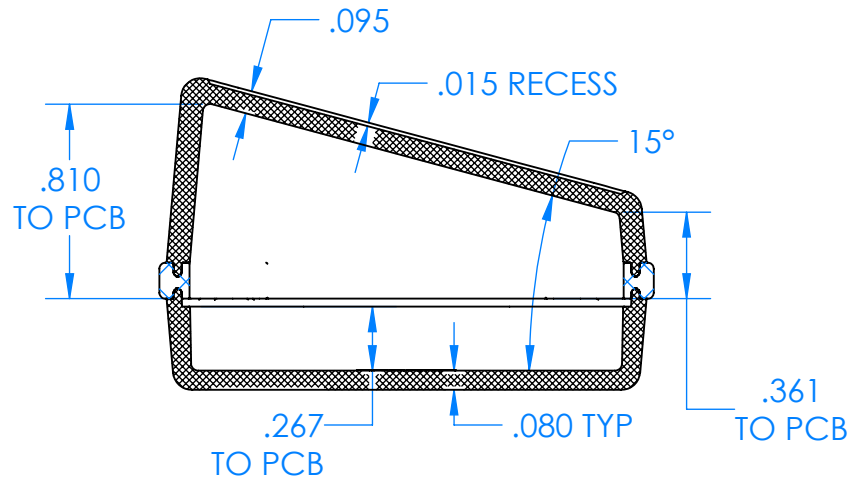

SERPAC CX67SD-YY-A-ZZ

Electronic Enclosures

Enclosure color (YY)
Top-Bottom combinations available
 BK=black
 CL=clear
 TRGY=translucent gray
 TRRD=translucent red

Seal color (ZZ)
 BK=black
 BL=blue
 GM=gunmetal
 NG=neon green
 NO=neon orange
 OR=orange
 YL=yellow
 WH=white

PN	Description
5537D	(1) BW 6C Slanted Top
5536D	(1) BW 6C Bottom
5540A	(1) CX6A Series perimeter seal
6002	(4) #2 X 3/8" PH HD screw TORQUE 35-60 in-oz.

Wateright enclosure mees or exceeds:
IP67
NEMA 4X, 12, 13