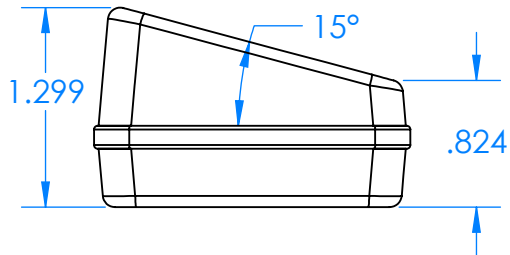

SERPAC CX67SD-YY-A-ZZ

Electronic Enclosures

Enclosure color (YY)
Top-Bottom combinations available
 BK=black
 CL=clear
 TRGY=translucent gray
 TRRD=translucent red

Seal color (ZZ)
 BK=black
 BL=blue
 GM=gunmetal
 NG=neon green
 NO=neon orange
 OR=orange
 YL=yellow
 WH=white

PN	Description
5537D	(1) BW 6C Slanted Top
5536D	(1) BW 6C Bottom
5540A	(1) CX6A Series perimeter seal
6002	(4) #2 X 3/8" PH HD screw TORQUE 35-60 in-oz.

Wateright enclosure mees or exceeds:
IP67
NEMA 4X, 12, 13