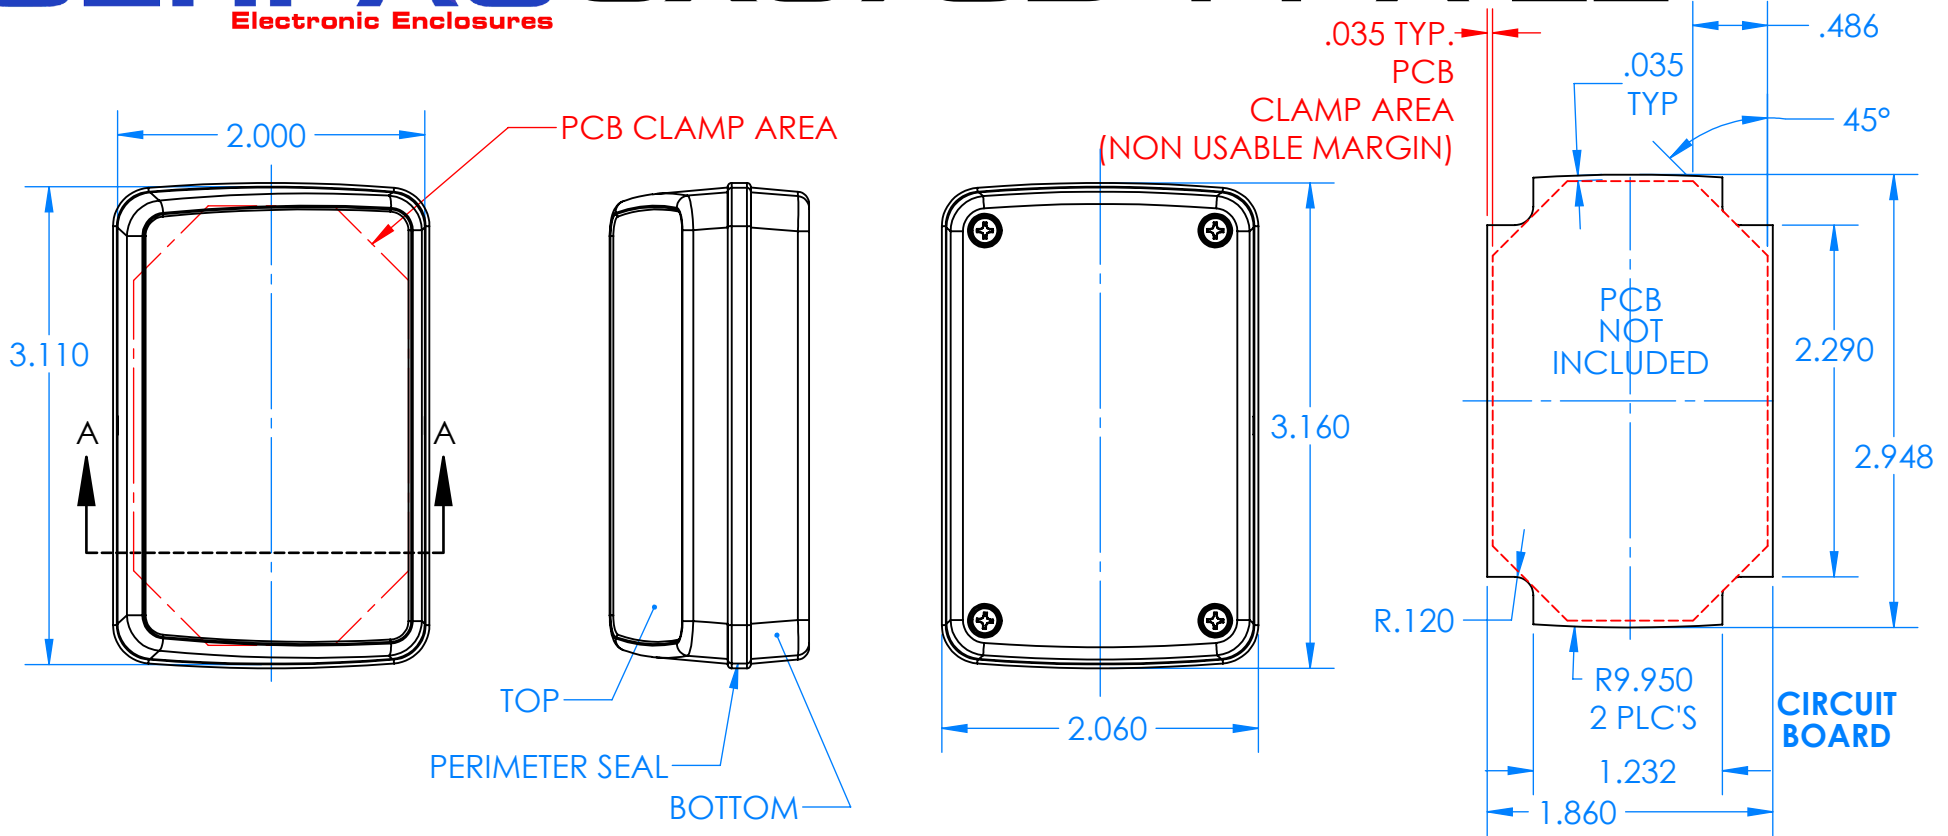

SERPAC CX67SD-YY-A-ZZ

Electronic Enclosures

Enclosure color (YY)
Top-Bottom combinations available
 BK=black
 CL=clear
 TRGY=translucent gray
 TRRD=translucent red

Seal color (ZZ)
 BK=black
 BL=blue
 GM=gunmetal
 NG=neon green
 NO=neon orange
 OR=orange
 YL=yellow
 WH=white

PN	Description
5537D	(1) BW 6C Slanted Top
5536D	(1) BW 6C Bottom
5540A	(1) CX6A Series perimeter seal
6002	(4) #2 X 3/8" PH HD screw TORQUE 35-60 in-oz.

Wateright enclosure mees or exceeds:
IP67
NEMA 4X, 12, 13