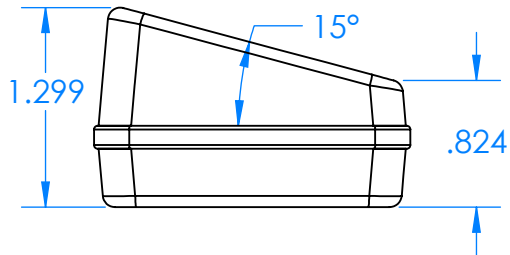

# SERPAC CX67SD-YY-A-ZZ

Electronic Enclosures

**Enclosure color (YY)**  
 Top-Bottom combinations available  
 BK=black  
 CL=clear  
 TRGY=translucent gray  
 TRRD=translucent red

**Seal color (ZZ)**  
 BK=black  
 BL=blue  
 GM=gunmetal  
 NG=neon green  
 NO=neon orange  
 OR=orange  
 YL=yellow  
 WH=white

PN	Description
5537D	(1) BW 6C Slanted Top
5536D	(1) BW 6C Bottom
5540A	(1) CX6A Series perimeter seal
6002	(4) #2 X 3/8" PH HD screw TORQUE 35-60 in-oz.

Wateright enclosure meets or exceeds:  
**IP67**  
**NEMA 4X, 12, 13**