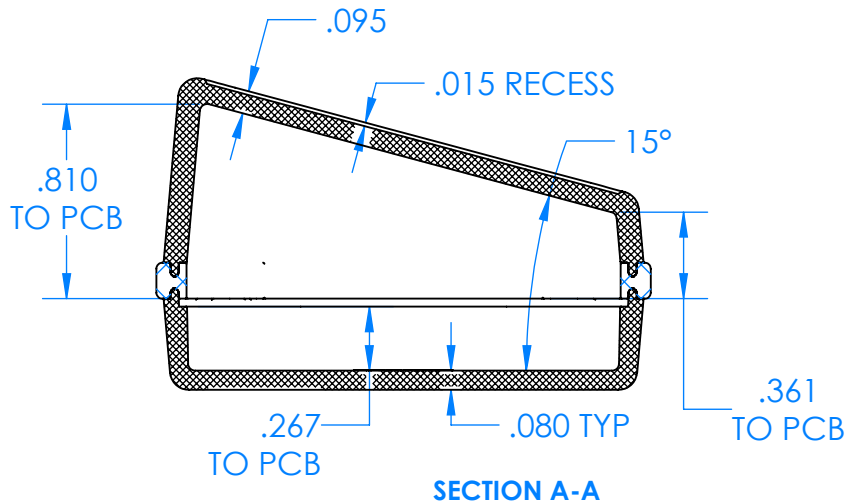

# SERPAC CX67SD-YY-A-ZZ

Electronic Enclosures

**Enclosure color (YY)**  
 Top-Bottom combinations available  
 BK=black  
 CL=clear  
 TRGY=translucent gray  
 TRRD=translucent red

**Seal color (ZZ)**  
 BK=black  
 BL=blue  
 GM=gunmetal  
 NG=neon green  
 NO=neon orange  
 OR=orange  
 YL=yellow  
 WH=white

PN	Description
5537D	(1) BW 6C Slanted Top
5536D	(1) BW 6C Bottom
5540A	(1) CX6A Series perimeter seal
6002	(4) #2 X 3/8" PH HD screw TORQUE 35-60 in-oz.

Wateright enclosure meets or exceeds:  
**IP67**  
**NEMA 4X, 12, 13**