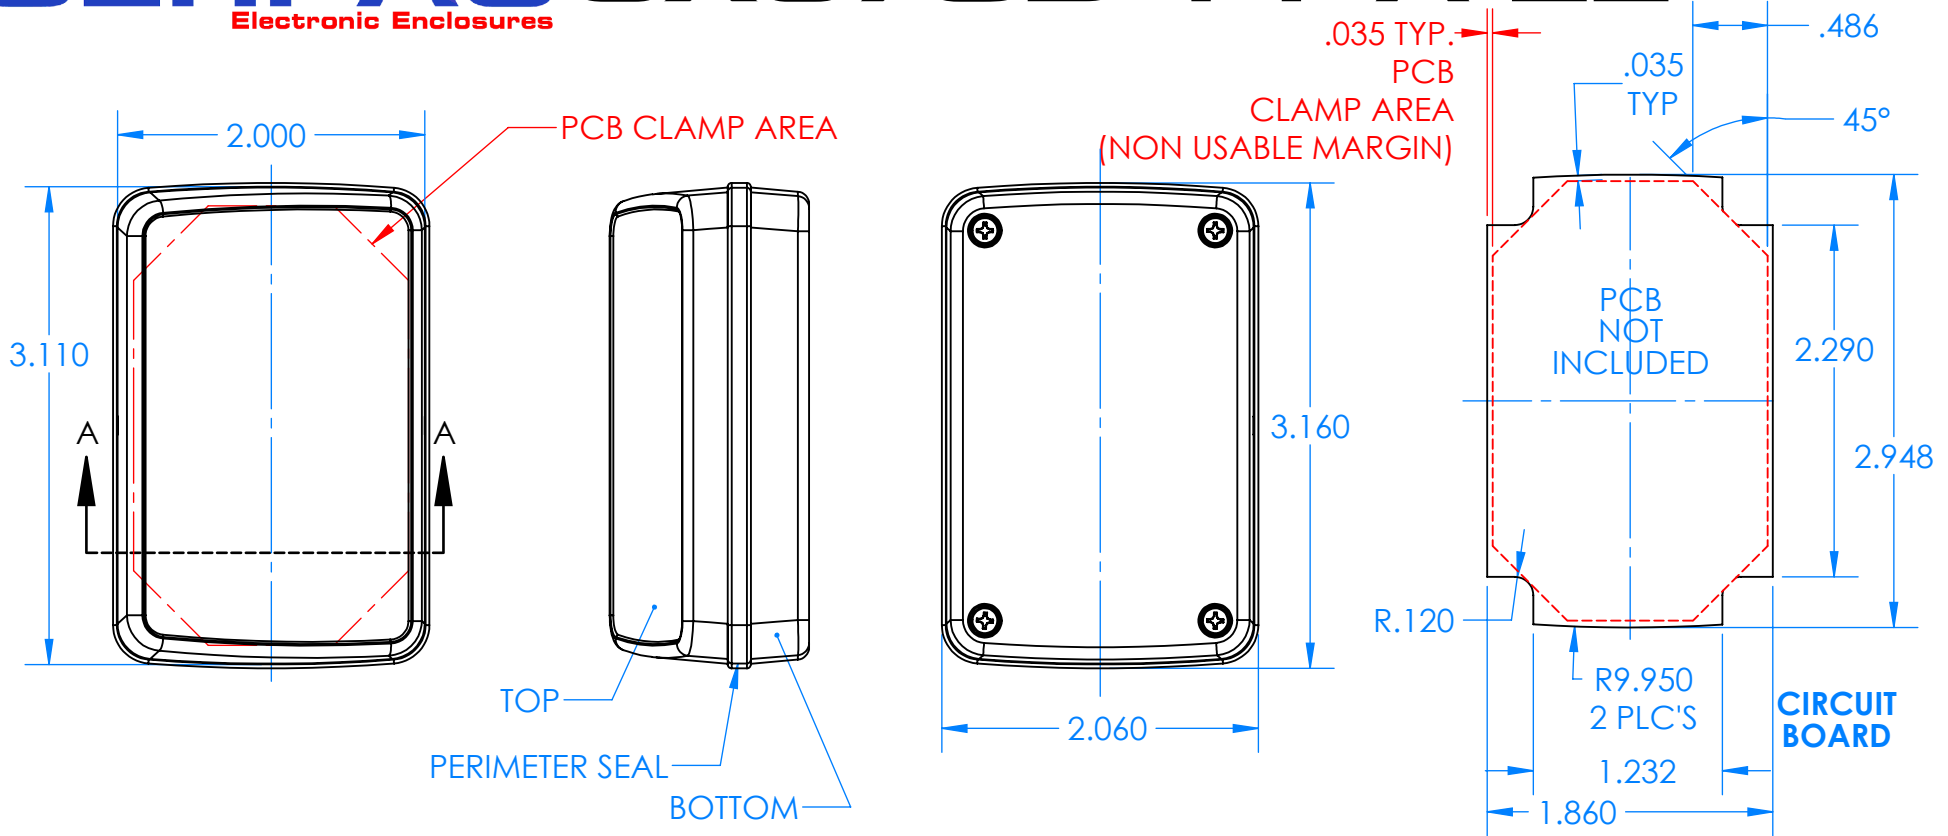

# SERPAC CX67SD-YY-A-ZZ

Electronic Enclosures

**Enclosure color (YY)**  
 Top-Bottom combinations available  
 BK=black  
 CL=clear  
 TRGY=translucent gray  
 TRRD=translucent red

**Seal color (ZZ)**  
 BK=black  
 BL=blue  
 GM=gunmetal  
 NG=neon green  
 NO=neon orange  
 OR=orange  
 YL=yellow  
 WH=white

PN	Description
5537D	(1) BW 6C Slanted Top
5536D	(1) BW 6C Bottom
5540A	(1) CX6A Series perimeter seal
6002	(4) #2 X 3/8" PH HD screw TORQUE 35-60 in-oz.

Wateright enclosure meets or exceeds:  
**IP67**  
**NEMA 4X, 12, 13**