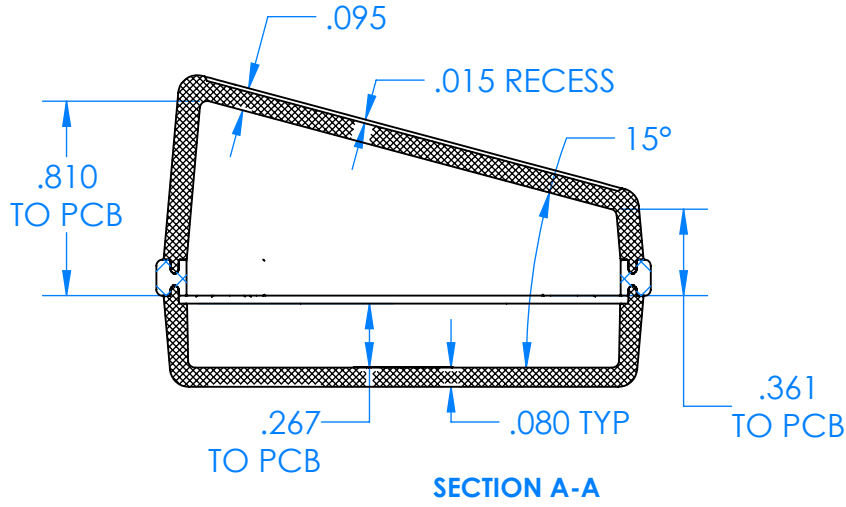

SERPAC CX67SD-YY-A-ZZ

Electronic Enclosures

- Enclosure color (YY)**
 Top-Bottom combinations available
 BK=black
 CL=clear
 TRGY=translucent gray
 TRRD=translucent red
- Seal color (ZZ)**
 BK=black
 BL=blue
 GM=gunmetal
 NG=neon green
 NO=neon orange
 OR=orange
 YL=yellow
 WH=white

PN	Description
5537D	(1) BW 6C Slanted Top
5536D	(1) BW 6C Bottom
5540A	(1) CX6A Series perimeter seal
6002	(4) #2 X 3/8" PH HD screw TORQUE 35-60 in-oz.

Wateright enclosure mees or exceeds:
IP67
NEMA 4X, 12, 13