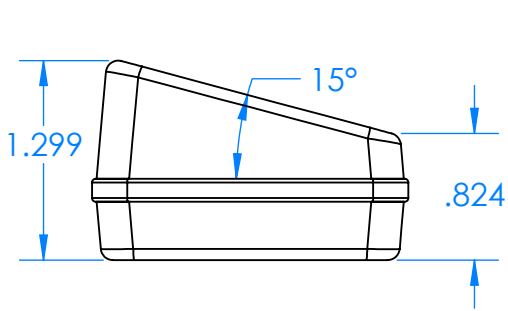

SERPAC CX67SD-YY-A-ZZ

Electronic Enclosures

- Enclosure color (YY)**
 Top-Bottom combinations available
 BK=black
 CL=clear
 TRGY=translucent gray
 TRRD=translucent red
- Seal color (ZZ)**
 BK=black
 BL=blue
 GM=gunmetal
 NG=neon green
 NO=neon orange
 OR=orange
 YL=yellow
 WH=white

PN	Description
5537D	(1) BW 6C Slanted Top
5536D	(1) BW 6C Bottom
5540A	(1) CX6A Series perimeter seal
6002	(4) #2 X 3/8" PH HD screw TORQUE 35-60 in-oz.

Wateright enclosure mees or exceeds:
IP67
NEMA 4X, 12, 13