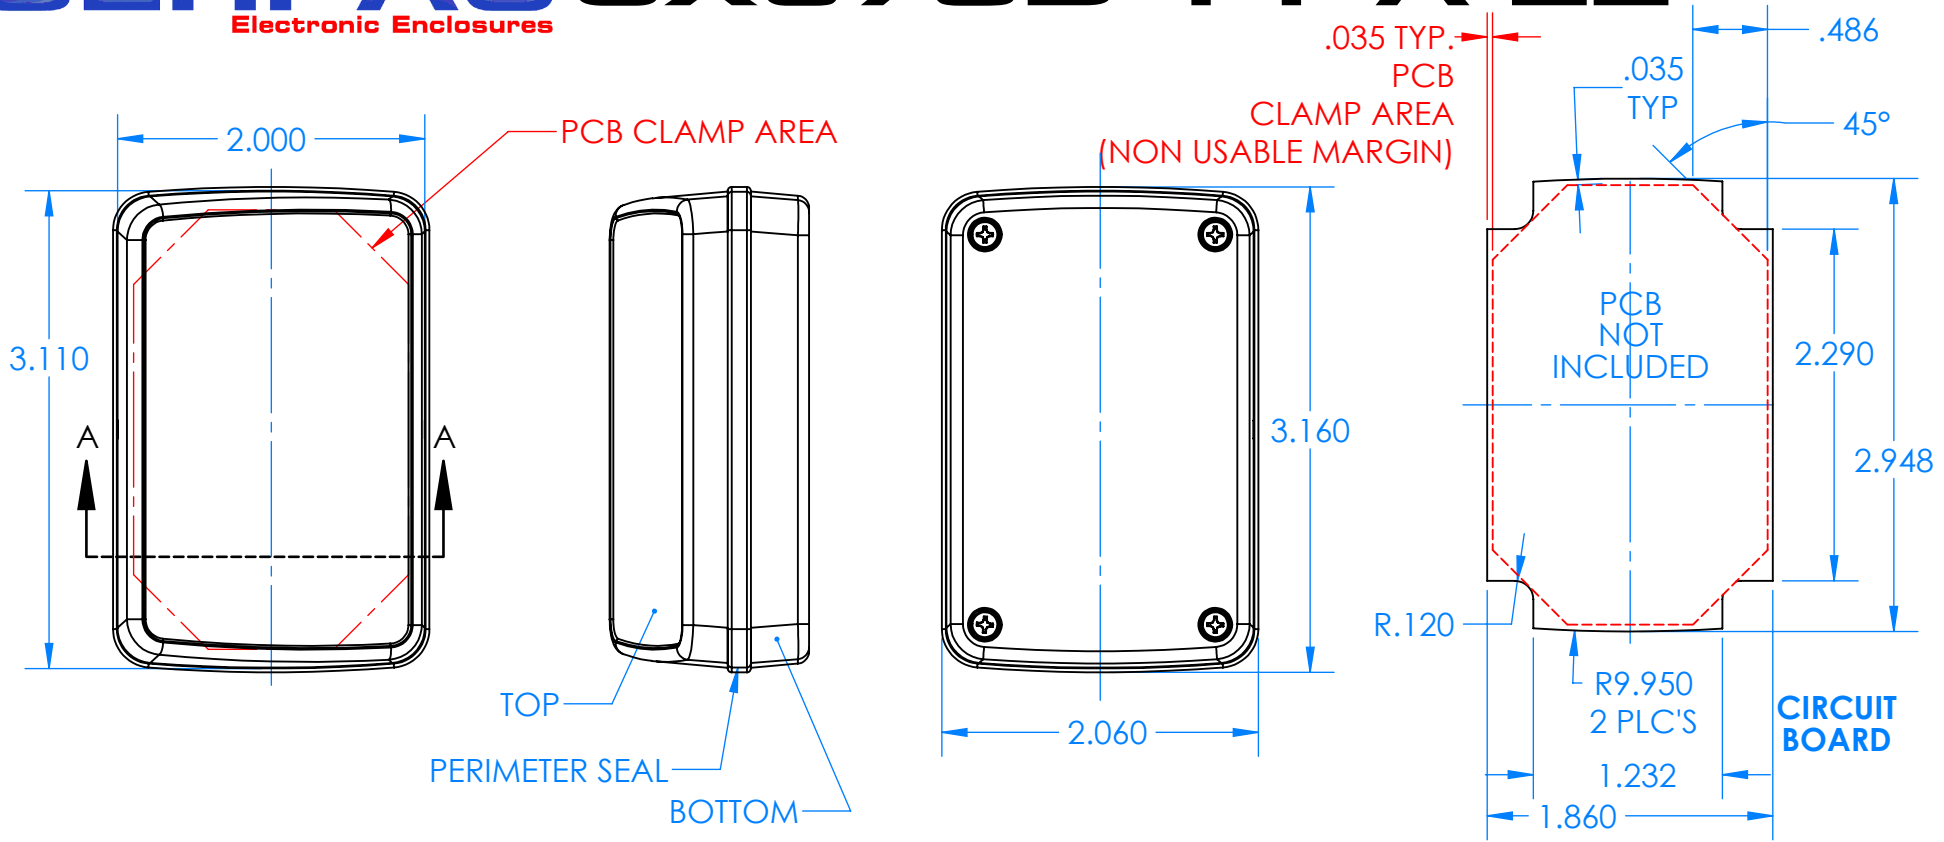

SERPAC CX67SD-YY-A-ZZ

Electronic Enclosures

- Enclosure color (YY)**
 Top-Bottom combinations available
 BK=black
 CL=clear
 TRGY=translucent gray
 TRRD=translucent red
- Seal color (ZZ)**
 BK=black
 BL=blue
 GM=gunmetal
 NG=neon green
 NO=neon orange
 OR=orange
 YL=yellow
 WH=white

PN	Description
5537D	(1) BW 6C Slanted Top
5536D	(1) BW 6C Bottom
5540A	(1) CX6A Series perimeter seal
6002	(4) #2 X 3/8" PH HD screw TORQUE 35-60 in-oz.

Wateright enclosure mees or exceeds:
IP67
NEMA 4X, 12, 13