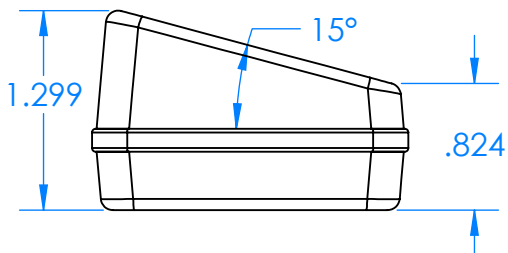

SERPAC CX67SD-YY-A-ZZ

Electronic Enclosures

Enclosure color (YY)
 Top-Bottom combinations available
 BK=black
 CL=clear
 TRGY=translucent gray
 TRRD=translucent red

Seal color (ZZ)
 BK=black
 BL=blue
 GM=gunmetal
 NG=neon green
 NO=neon orange
 OR=orange
 YL=yellow
 WH=white

PN	Description
5537D	(1) BW 6C Slanted Top
5536D	(1) BW 6C Bottom
5540A	(1) CX6A Series perimeter seal
6002	(4) #2 X 3/8" PH HD screw TORQUE 35-60 in-oz.

Wateright enclosure meets or exceeds:
IP67
NEMA 4X, 12, 13