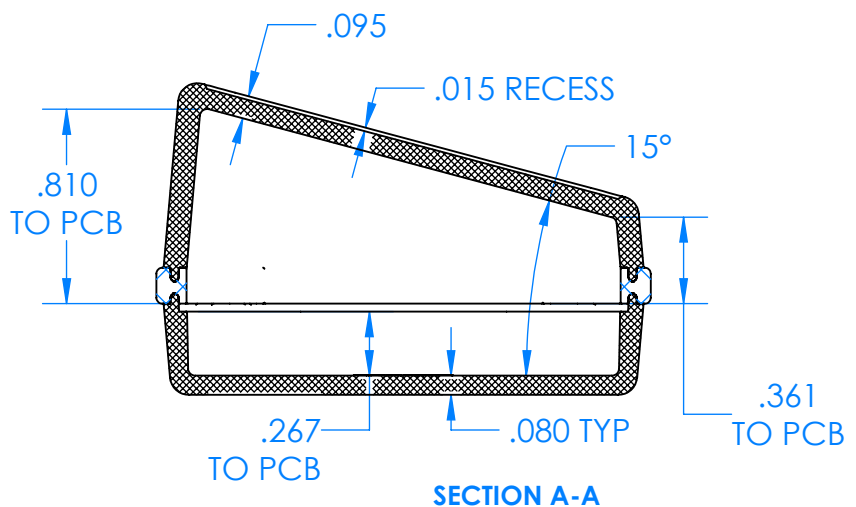

SERPAC CX67SD-YY-A-ZZ

Electronic Enclosures

Enclosure color (YY)
 Top-Bottom combinations available
 BK=black
 CL=clear
 TRGY=translucent gray
 TRRD=translucent red

Seal color (ZZ)
 BK=black
 BL=blue
 GM=gunmetal
 NG=neon green
 NO=neon orange
 OR=orange
 YL=yellow
 WH=white

PN	Description
5537D	(1) BW 6C Slanted Top
5536D	(1) BW 6C Bottom
5540A	(1) CX6A Series perimeter seal
6002	(4) #2 X 3/8" PH HD screw TORQUE 35-60 in-oz.

Wateright enclosure meets or exceeds:
IP67
NEMA 4X, 12, 13