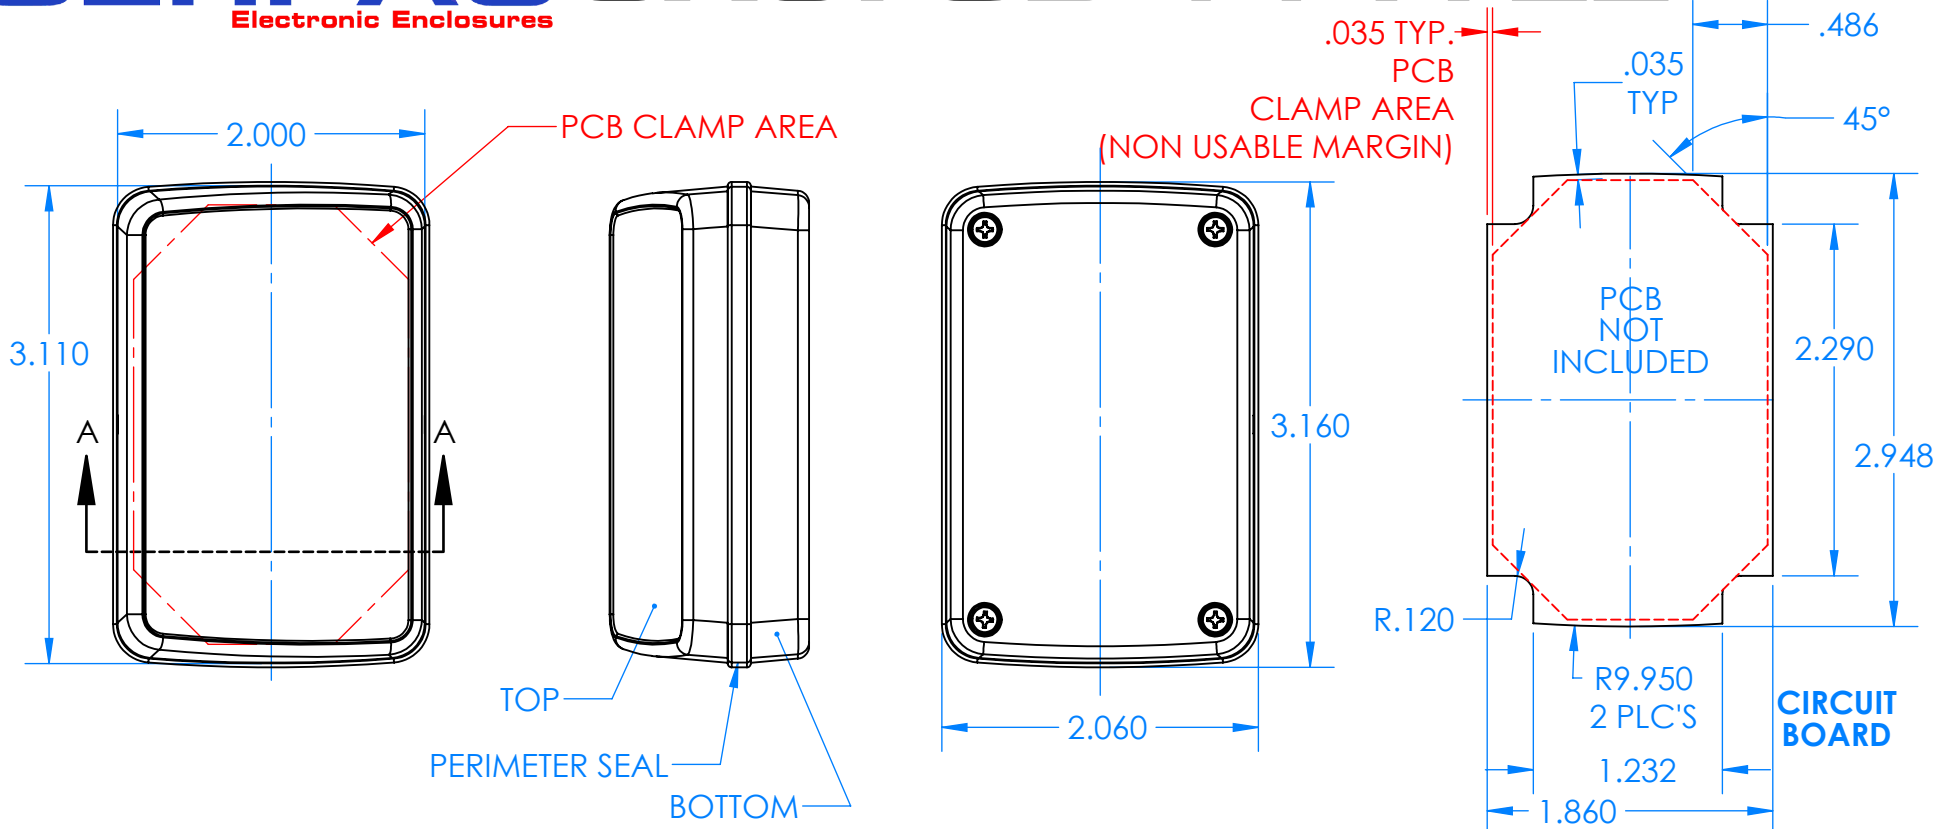

SERPAC CX67SD-YY-A-ZZ

Electronic Enclosures

Enclosure color (YY)
 Top-Bottom combinations available
 BK=black
 CL=clear
 TRGY=translucent gray
 TRRD=translucent red

Seal color (ZZ)
 BK=black
 BL=blue
 GM=gunmetal
 NG=neon green
 NO=neon orange
 OR=orange
 YL=yellow
 WH=white

PN	Description
5537D	(1) BW 6C Slanted Top
5536D	(1) BW 6C Bottom
5540A	(1) CX6A Series perimeter seal
6002	(4) #2 X 3/8" PH HD screw TORQUE 35-60 in-oz.

Wateright enclosure meets or exceeds:
IP67
NEMA 4X, 12, 13