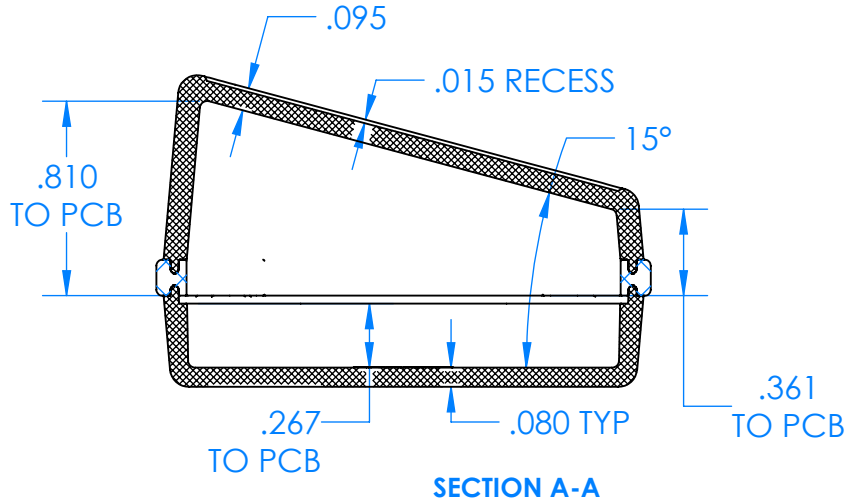

# SERPAC CX67SD-YY-A-ZZ

Electronic Enclosures

**Enclosure color (YY)**  
 Top-Bottom combinations available  
 BK=black  
 CL=clear  
 TRGY=translucent gray  
 TRRD=translucent red

**Seal color (ZZ)**  
 BK=black  
 BL=blue  
 GM=gunmetal  
 NG=neon green  
 NO=neon orange  
 OR=orange  
 YL=yellow  
 WH=white

PN	Description
5537D	(1) BW 6C Slanted Top
5536D	(1) BW 6C Bottom
5540A	(1) CX6A Series perimeter seal
6002	(4) #2 X 3/8" PH HD screw TORQUE 35-60 in-oz.

**Wateright enclosure mees or exceeds:**  
**IP67**  
**NEMA 4X, 12, 13**