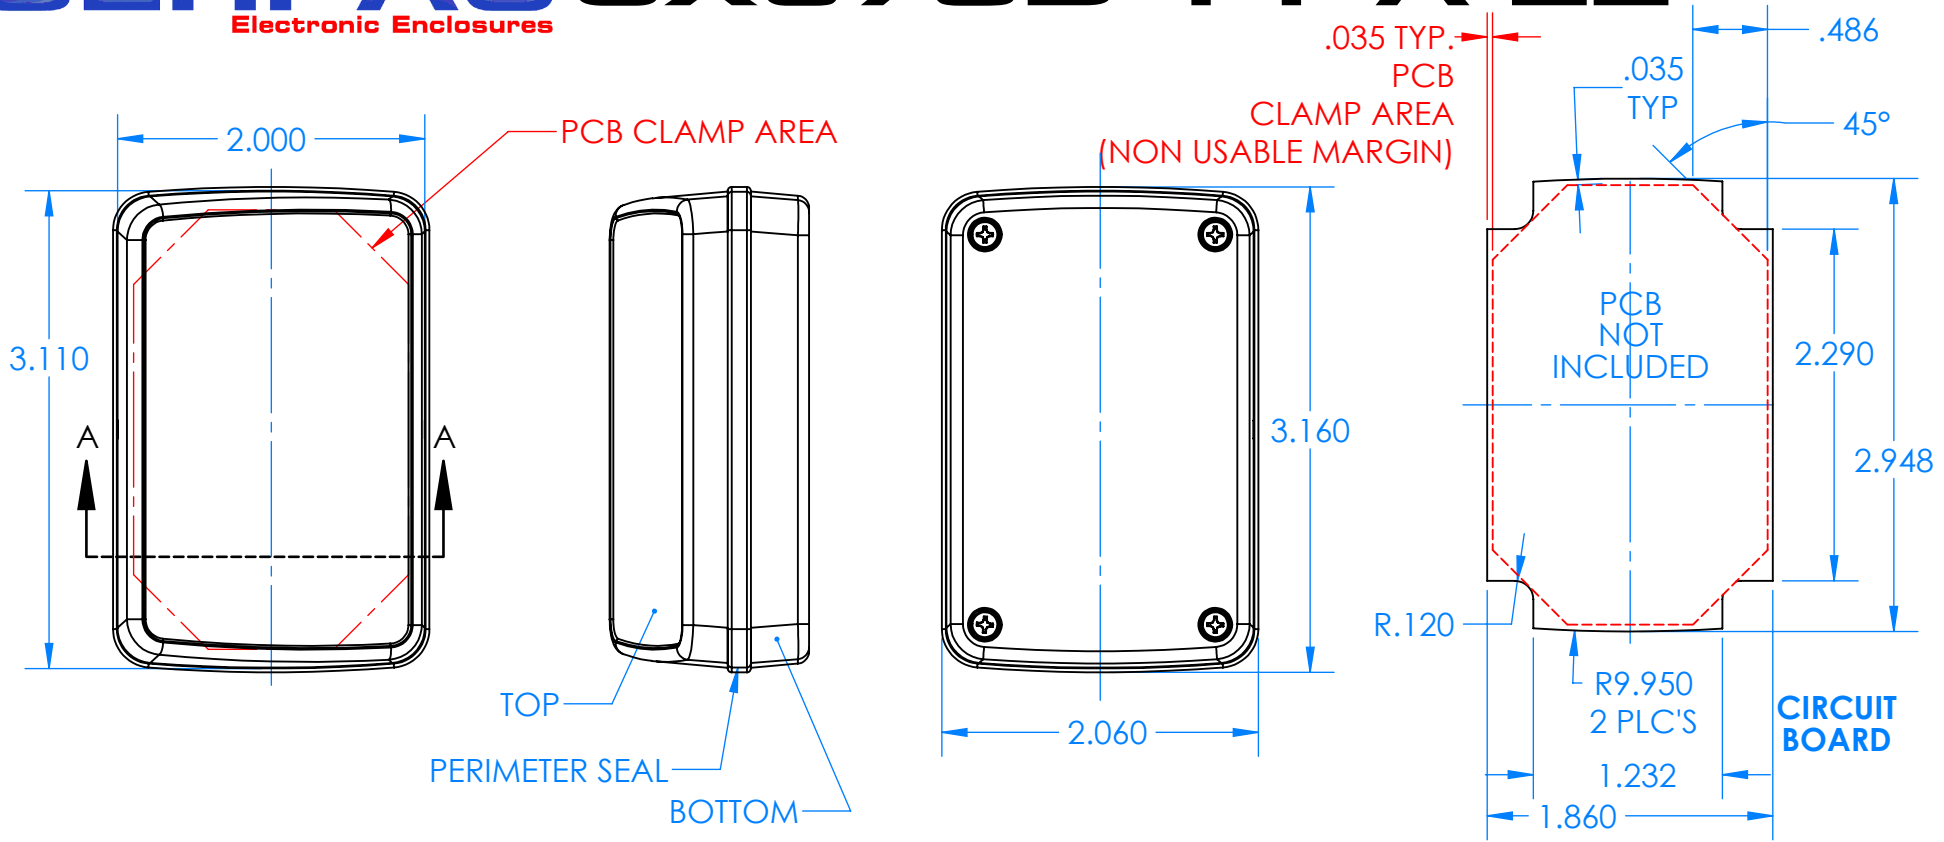

# SERPAC CX67SD-YY-A-ZZ

Electronic Enclosures

**Enclosure color (YY)**  
 Top-Bottom combinations available  
 BK=black  
 CL=clear  
 TRGY=translucent gray  
 TRRD=translucent red

**Seal color (ZZ)**  
 BK=black  
 BL=blue  
 GM=gunmetal  
 NG=neon green  
 NO=neon orange  
 OR=orange  
 YL=yellow  
 WH=white

PN	Description
5537D	(1) BW 6C Slanted Top
5536D	(1) BW 6C Bottom
5540A	(1) CX6A Series perimeter seal
6002	(4) #2 X 3/8" PH HD screw TORQUE 35-60 in-oz.

**Wateright enclosure mees or exceeds:**  
**IP67**  
**NEMA 4X, 12, 13**