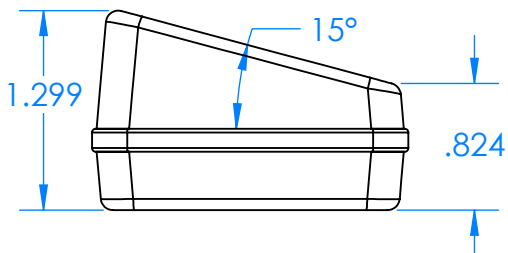

# SERPAC CX67SD-YY-A-ZZ

Electronic Enclosures

**Enclosure color (YY)**  
 Top-Bottom combinations available  
 BK=black  
 CL=clear  
 TRGY=translucent gray  
 TRRD=translucent red

**Seal color (ZZ)**  
 BK=black  
 BL=blue  
 GM=gunmetal  
 NG=neon green  
 NO=neon orange  
 OR=orange  
 YL=yellow  
 WH=white

PN	Description
5537D	(1) BW 6C Slanted Top
5536D	(1) BW 6C Bottom
5540A	(1) CX6A Series perimeter seal
6002	(4) #2 X 3/8" PH HD screw TORQUE 35-60 in-oz.

**Wateright enclosure mees or exceeds:**  
**IP67**  
**NEMA 4X, 12, 13**