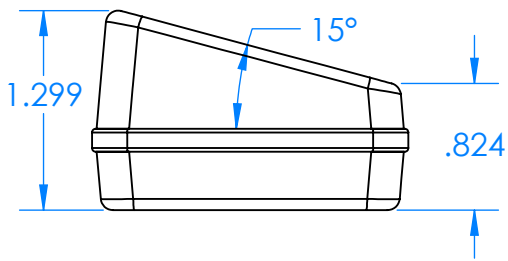

SERPAC CX67SD-YY-A-ZZ

Electronic Enclosures

Enclosure color (YY)
 Top-Bottom combinations available
 BK=black
 CL=clear
 TRGY=translucent gray
 TRRD=translucent red

Seal color (ZZ)
 BK=black
 BL=blue
 GM=gunmetal
 NG=neon green
 NO=neon orange
 OR=orange
 YL=yellow
 WH=white

PN	Description
5537D	(1) BW 6C Slanted Top
5536D	(1) BW 6C Bottom
5540A	(1) CX6A Series perimeter seal
6002	(4) #2 X 3/8" PH HD screw TORQUE 35-60 in-oz.

Wateright enclosure meets or exceeds:
IP67
NEMA 4X, 12, 13