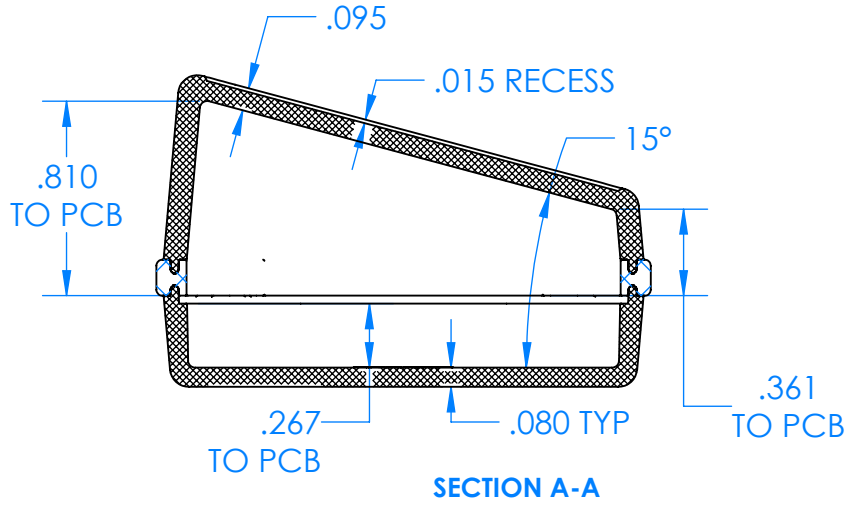

# SERPAC CX67SD-YY-A-ZZ

Electronic Enclosures

- Enclosure color (YY)**  
 Top-Bottom combinations available  
 BK=black  
 CL=clear  
 TRGY=translucent gray  
 TRRD=translucent red
- Seal color (ZZ)**  
 BK=black  
 BL=blue  
 GM=gunmetal  
 NG=neon green  
 NO=neon orange  
 OR=orange  
 YL=yellow  
 WH=white

PN	Description
5537D	(1) BW 6C Slanted Top
5536D	(1) BW 6C Bottom
5540A	(1) CX6A Series perimeter seal
6002	(4) #2 X 3/8" PH HD screw TORQUE 35-60 in-oz.

**Wateright enclosure mees or exceeds:**  
**IP67**  
**NEMA 4X, 12, 13**