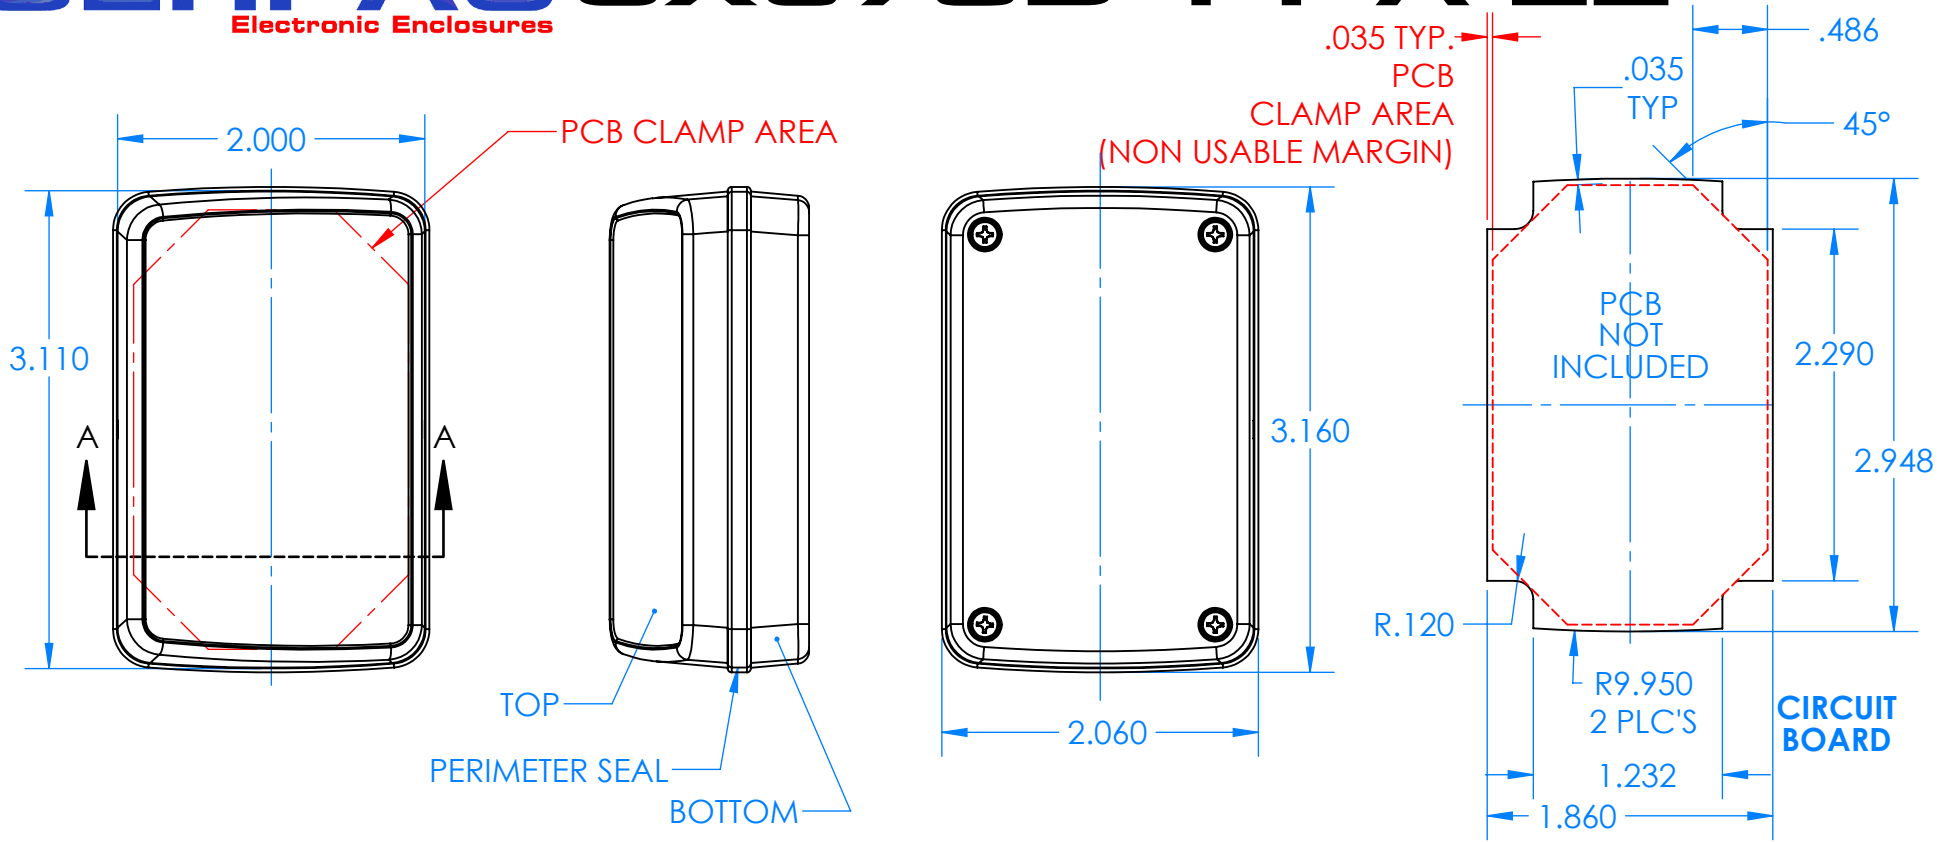

# SERPAC CX67SD-YY-A-ZZ

Electronic Enclosures

- Enclosure color (YY)**  
 Top-Bottom combinations available  
 BK=black  
 CL=clear  
 TRGY=translucent gray  
 TRRD=translucent red
- Seal color (ZZ)**  
 BK=black  
 BL=blue  
 GM=gunmetal  
 NG=neon green  
 NO=neon orange  
 OR=orange  
 YL=yellow  
 WH=white

PN	Description
5537D	(1) BW 6C Slanted Top
5536D	(1) BW 6C Bottom
5540A	(1) CX6A Series perimeter seal
6002	(4) #2 X 3/8" PH HD screw TORQUE 35-60 in-oz.

**Wateright enclosure mees or exceeds:**  
**IP67**  
**NEMA 4X, 12, 13**