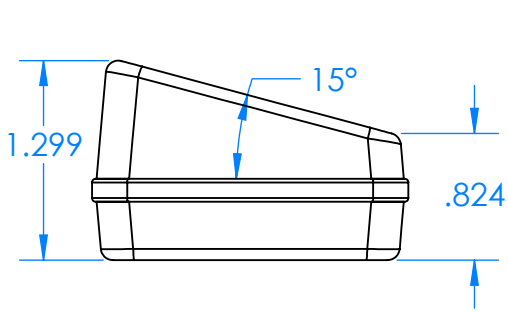

# SERPAC CX67SD-YY-A-ZZ

Electronic Enclosures

- Enclosure color (YY)**  
 Top-Bottom combinations available  
 BK=black  
 CL=clear  
 TRGY=translucent gray  
 TRRD=translucent red
- Seal color (ZZ)**  
 BK=black  
 BL=blue  
 GM=gunmetal  
 NG=neon green  
 NO=neon orange  
 OR=orange  
 YL=yellow  
 WH=white

PN	Description
5537D	(1) BW 6C Slanted Top
5536D	(1) BW 6C Bottom
5540A	(1) CX6A Series perimeter seal
6002	(4) #2 X 3/8" PH HD screw TORQUE 35-60 in-oz.

**Wateright enclosure mees or exceeds:**  
**IP67**  
**NEMA 4X, 12, 13**