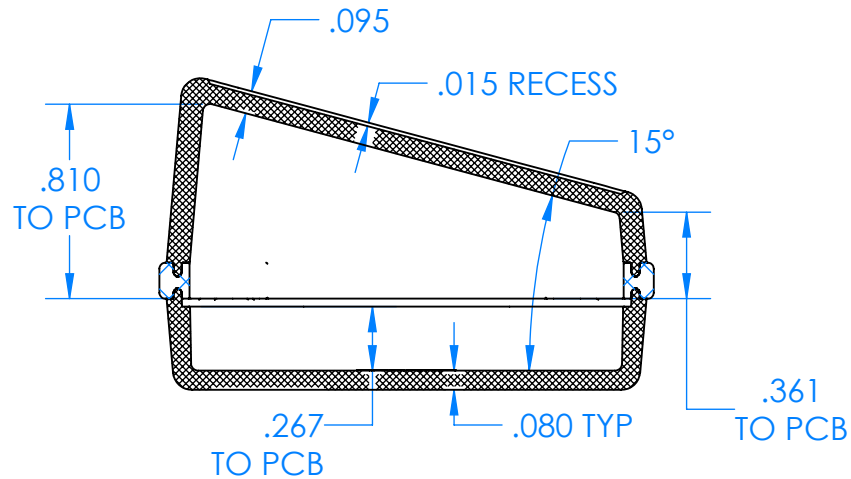

SERPAC CX67SD-YY-A-ZZ

Electronic Enclosures

Enclosure color (YY)
 Top-Bottom combinations available
 BK=black
 CL=clear
 TRGY=translucent gray
 TRRD=translucent red

Seal color (ZZ)
 BK=black
 BL=blue
 GM=gunmetal
 NG=neon green
 NO=neon orange
 OR=orange
 YL=yellow
 WH=white

PN	Description
5537D	(1) BW 6C Slanted Top
5536D	(1) BW 6C Bottom
5540A	(1) CX6A Series perimeter seal
6002	(4) #2 X 3/8" PH HD screw TORQUE 35-60 in-oz.

Wateright enclosure meets or exceeds:
IP67
NEMA 4X, 12, 13