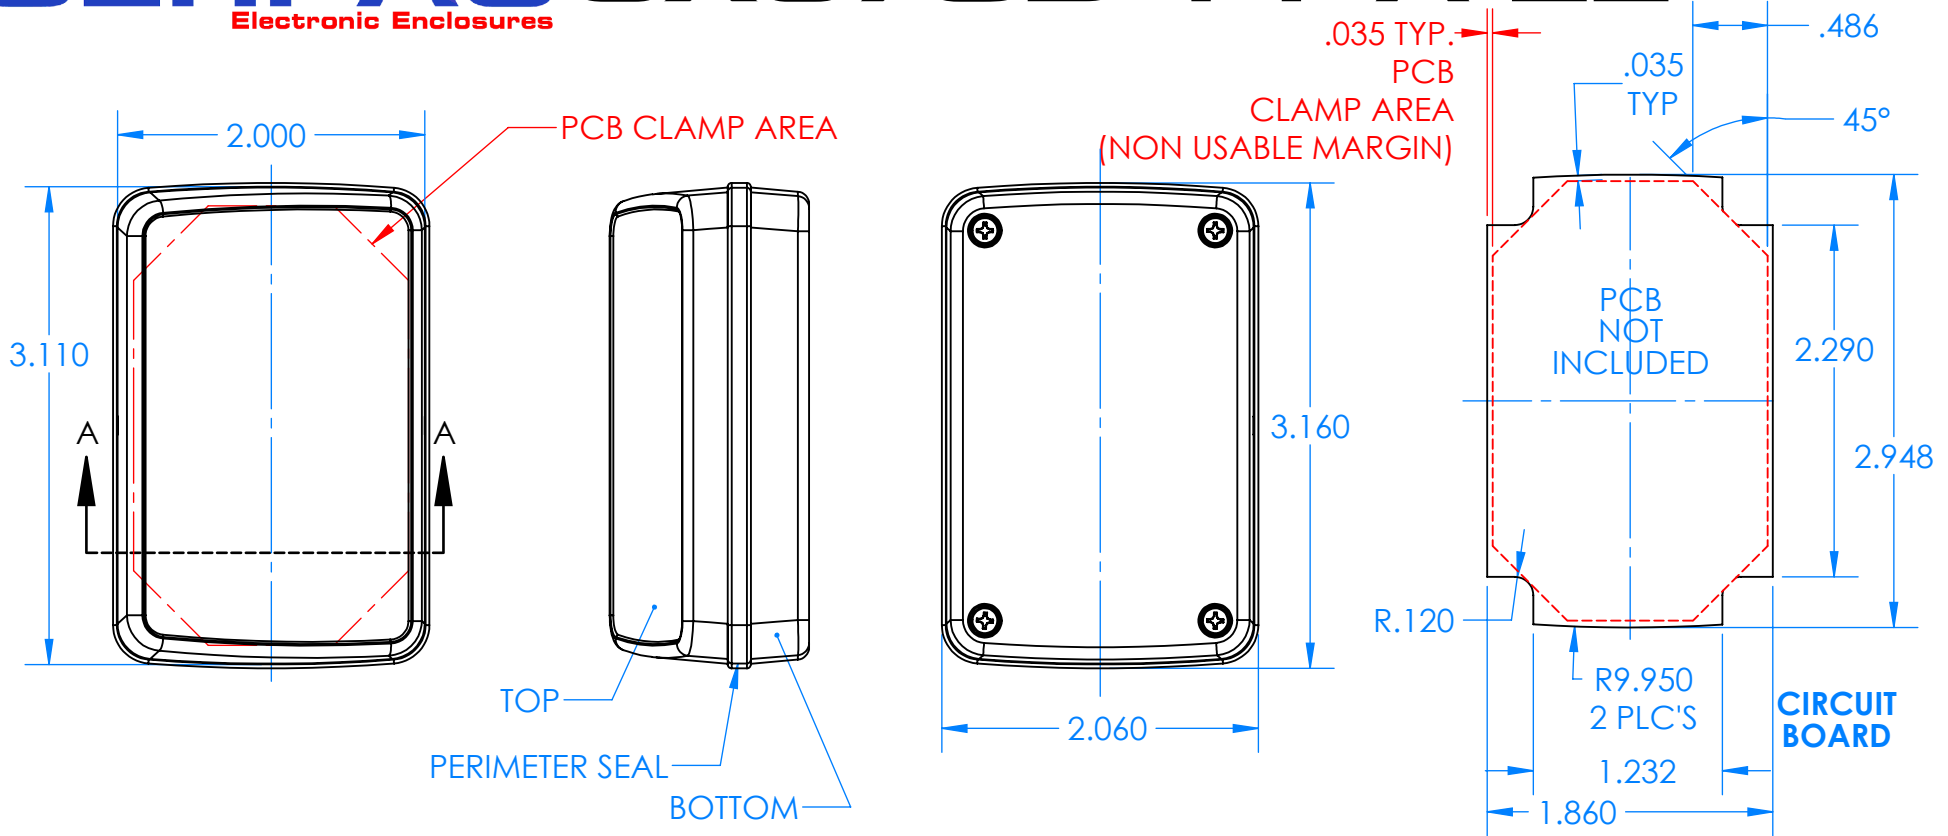

SERPAC CX67SD-YY-A-ZZ

Electronic Enclosures

Enclosure color (YY)
 Top-Bottom combinations available
 BK=black
 CL=clear
 TRGY=translucent gray
 TRRD=translucent red

Seal color (ZZ)
 BK=black
 BL=blue
 GM=gunmetal
 NG=neon green
 NO=neon orange
 OR=orange
 YL=yellow
 WH=white

PN	Description
5537D	(1) BW 6C Slanted Top
5536D	(1) BW 6C Bottom
5540A	(1) CX6A Series perimeter seal
6002	(4) #2 X 3/8" PH HD screw TORQUE 35-60 in-oz.

Wateright enclosure meets or exceeds:
IP67
NEMA 4X, 12, 13