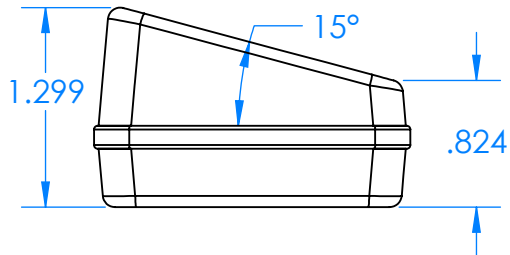

SERPAC CX67SD-YY-A-ZZ

Electronic Enclosures

Enclosure color (YY)
 Top-Bottom combinations available
 BK=black
 CL=clear
 TRGY=translucent gray
 TRRD=translucent red

Seal color (ZZ)
 BK=black
 BL=blue
 GM=gunmetal
 NG=neon green
 NO=neon orange
 OR=orange
 YL=yellow
 WH=white

PN	Description
5537D	(1) BW 6C Slanted Top
5536D	(1) BW 6C Bottom
5540A	(1) CX6A Series perimeter seal
6002	(4) #2 X 3/8" PH HD screw TORQUE 35-60 in-oz.

Wateright enclosure meets or exceeds:
IP67
NEMA 4X, 12, 13