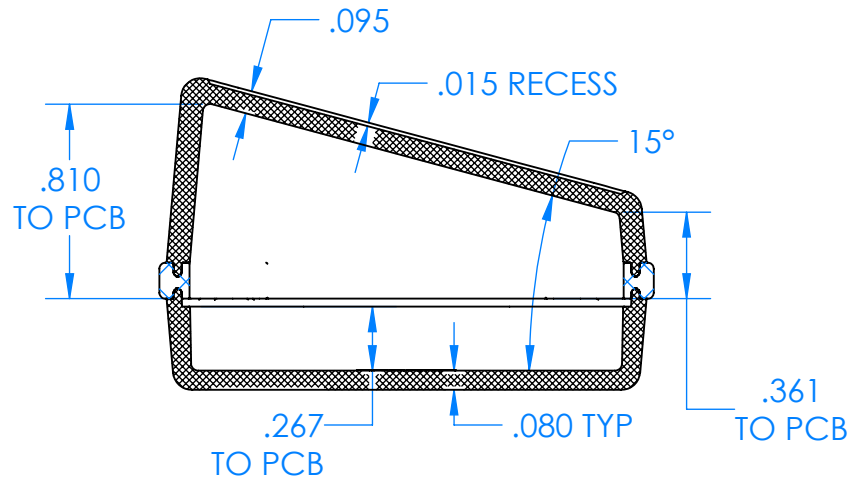

SERPAC CX67SD-YY-A-ZZ

Electronic Enclosures

Enclosure color (YY)
 Top-Bottom combinations available
 BK=black
 CL=clear
 TRGY=translucent gray
 TRRD=translucent red

Seal color (ZZ)
 BK=black
 BL=blue
 GM=gunmetal
 NG=neon green
 NO=neon orange
 OR=orange
 YL=yellow
 WH=white

PN	Description
5537D	(1) BW 6C Slanted Top
5536D	(1) BW 6C Bottom
5540A	(1) CX6A Series perimeter seal
6002	(4) #2 X 3/8" PH HD screw TORQUE 35-60 in-oz.

Wateright enclosure mees or exceeds:
IP67
NEMA 4X, 12, 13