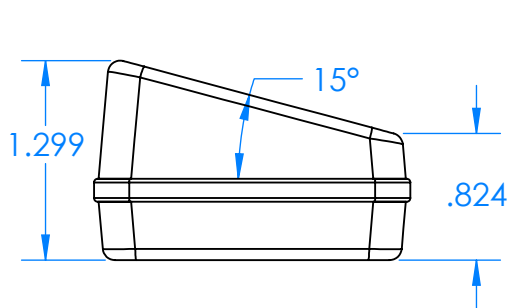

SERPAC CX67SD-YY-A-ZZ

Electronic Enclosures

Enclosure color (YY)
 Top-Bottom combinations available
 BK=black
 CL=clear
 TRGY=translucent gray
 TRRD=translucent red

Seal color (ZZ)
 BK=black
 BL=blue
 GM=gunmetal
 NG=neon green
 NO=neon orange
 OR=orange
 YL=yellow
 WH=white

PN	Description
5537D	(1) BW 6C Slanted Top
5536D	(1) BW 6C Bottom
5540A	(1) CX6A Series perimeter seal
6002	(4) #2 X 3/8" PH HD screw TORQUE 35-60 in-oz.

Wateright enclosure mees or exceeds:
IP67
NEMA 4X, 12, 13