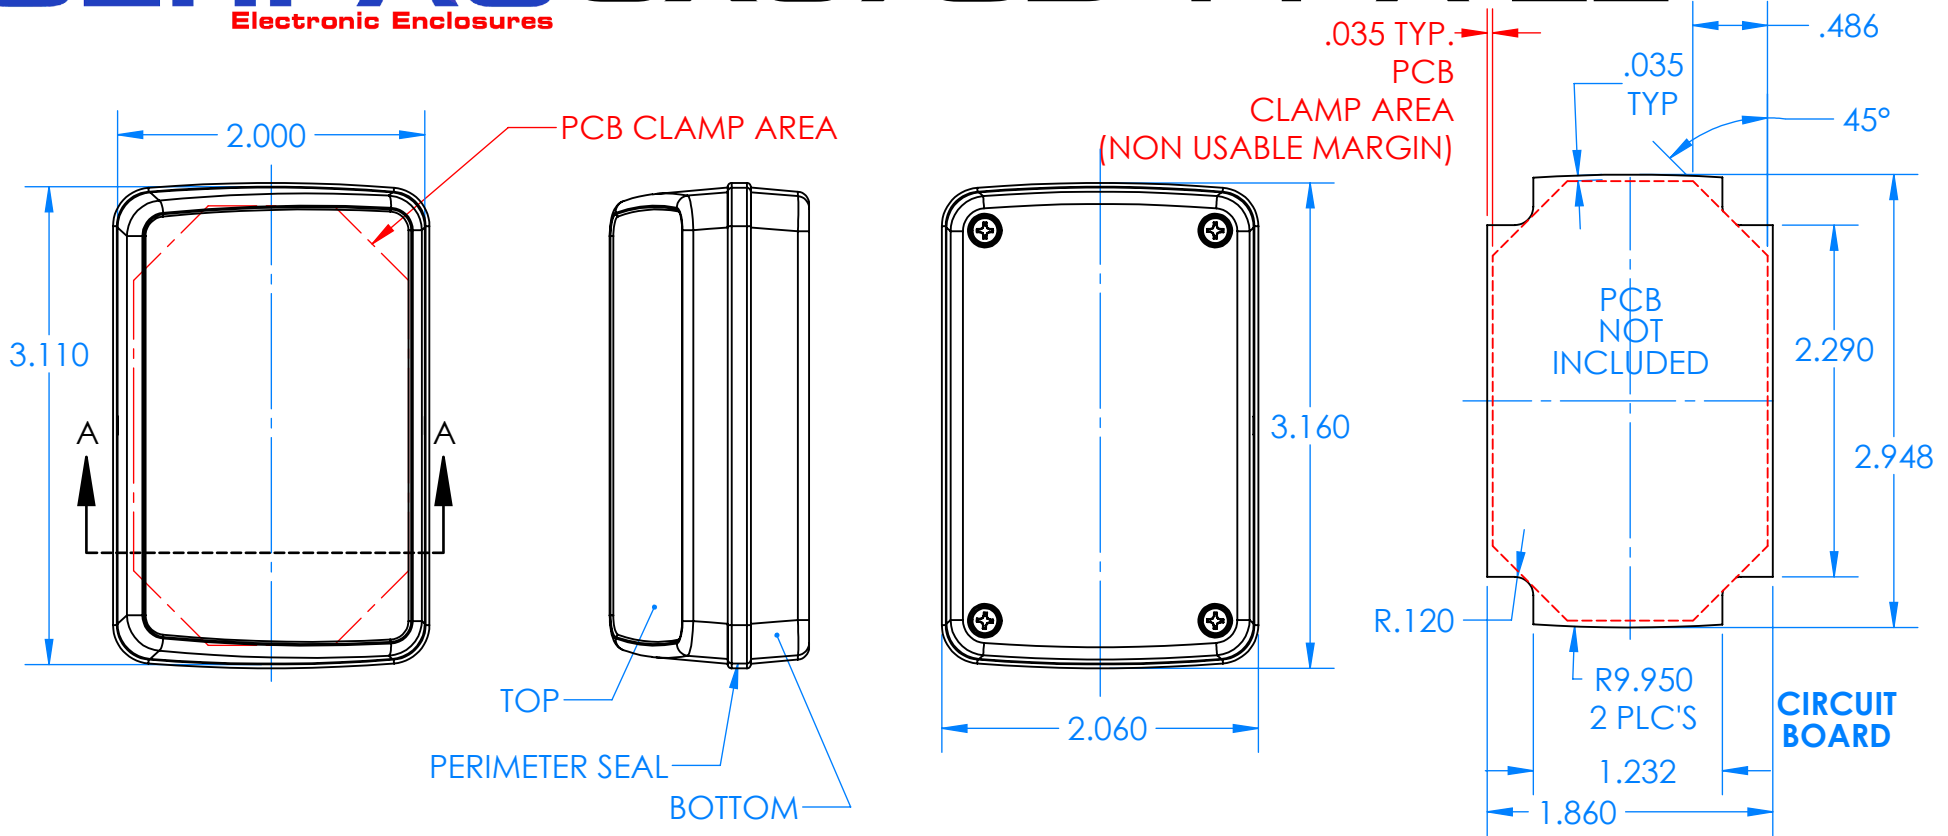

SERPAC CX67SD-YY-A-ZZ

Electronic Enclosures

Enclosure color (YY)
 Top-Bottom combinations available
 BK=black
 CL=clear
 TRGY=translucent gray
 TRRD=translucent red

Seal color (ZZ)
 BK=black
 BL=blue
 GM=gunmetal
 NG=neon green
 NO=neon orange
 OR=orange
 YL=yellow
 WH=white

PN	Description
5537D	(1) BW 6C Slanted Top
5536D	(1) BW 6C Bottom
5540A	(1) CX6A Series perimeter seal
6002	(4) #2 X 3/8" PH HD screw TORQUE 35-60 in-oz.

Wateright enclosure mees or exceeds:
IP67
NEMA 4X, 12, 13