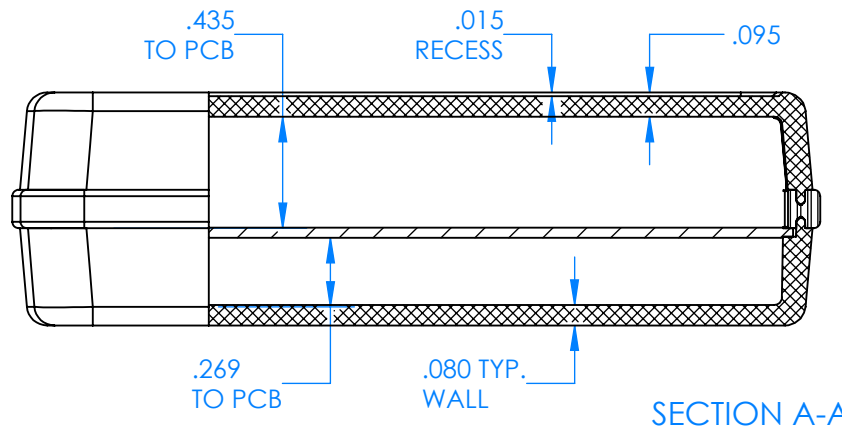

SERPAC CX68D-YY-A-ZZ

Electronic Enclosures

- Enclosure color (YY)**
- Top-Bottom combinations available**
- BK=black
 - CL=clear
 - TRGY=translucent gray
 - TRRD=translucent red
- 
- Seal color (ZZ)**
- BK=black
 - BL=blue
 - GM=gunmetal
 - NG=neon green
 - NO=neon orange
 - OR=orange
 - YL=yellow
 - WH=white
- 

PN	Description
5535D	(1) BW 6C Top style D
5536D	(1) BW 6C Bottom style D
5540A	(1) CX6A Series perimeter seal style A
6002	(4) #2 X 3/8" PH HD screw TORQUE 35-60 in-oz.

Wateright enclosure mees or exceeds:
IP67
NEMA 4X, 12, 13