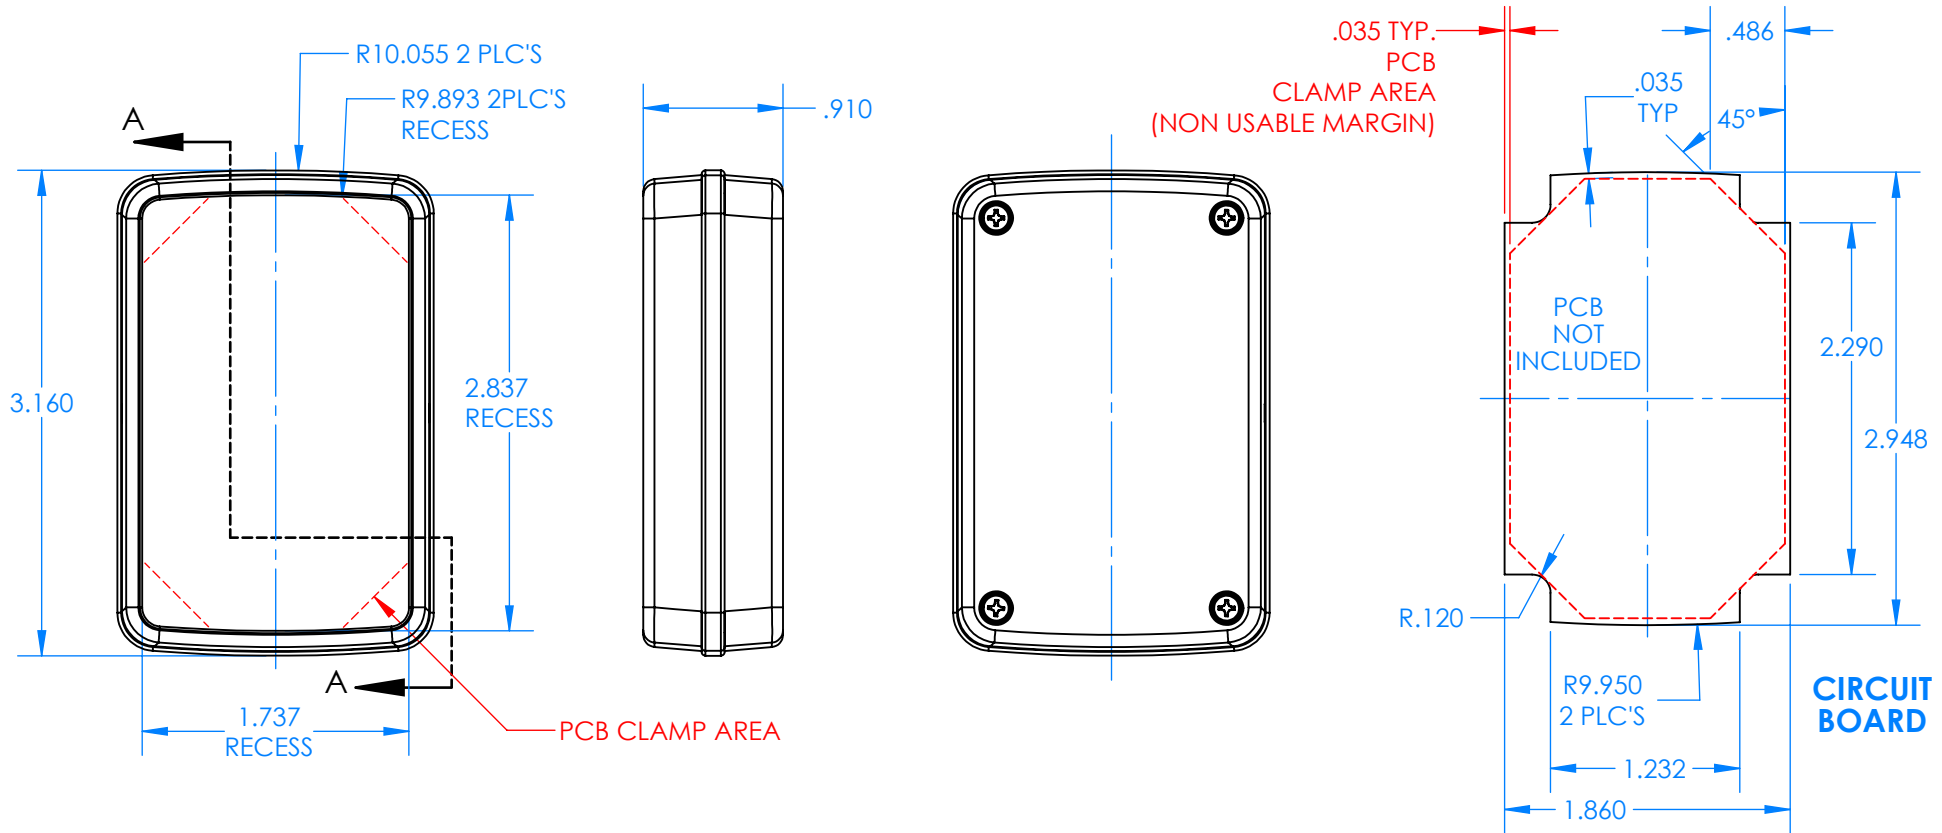

SERPAC CX68D-YY-A-ZZ

Electronic Enclosures

Enclosure color (YY)

Top-Bottom combinations available

- BK=black
- CL=clear
- TRGY=translucent gray
- TRRD=translucent red

Seal color (ZZ)

- BK=black
- BL=blue
- GM=gunmetal
- NG=neon green
- NO=neon orange
- OR=orange
- YL=yellow
- WH=white

PN	Description
5535D	(1) BW 6C Top style D
5536D	(1) BW 6C Bottom style D
5540A	(1) CX6A Series perimeter seal style A
6002	(4) #2 X 3/8" PH HD screw TORQUE 35-60 in-oz.

Wateright enclosure mees or exceeds:
IP67
NEMA 4X, 12, 13