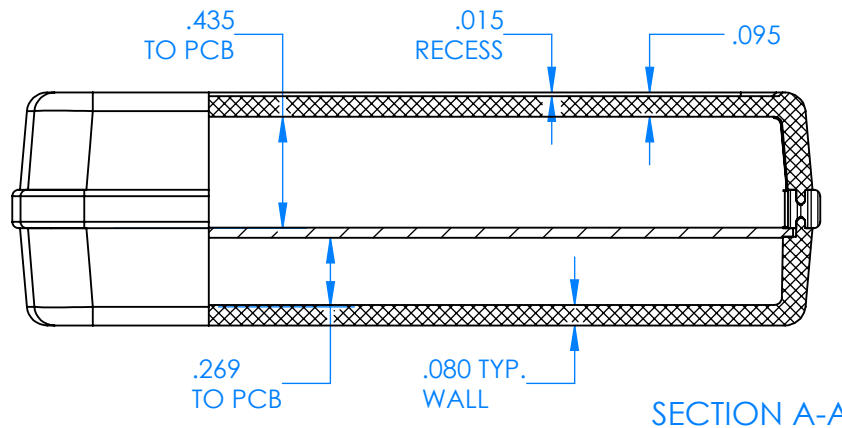

SERPAC CX68D-YY-A-ZZ

Electronic Enclosures

Enclosure color (YY)

Top-Bottom combinations available

- BK=black
- CL=clear
- TRGY=translucent gray
- TRRD=translucent red

Seal color (ZZ)

- BK=black
- BL=blue
- GM=gunmetal
- NG=neon green
- NO=neon orange
- OR=orange
- YL=yellow
- WH=white

PN	Description
5535D	(1) BW 6C Top style D
5536D	(1) BW 6C Bottom style D
5540A	(1) CX6A Series perimeter seal style A
6002	(4) #2 X 3/8" PH HD screw TORQUE 35-60 in-oz.

Wateright enclosure mees or exceeds:
IP67
NEMA 4X, 12, 13