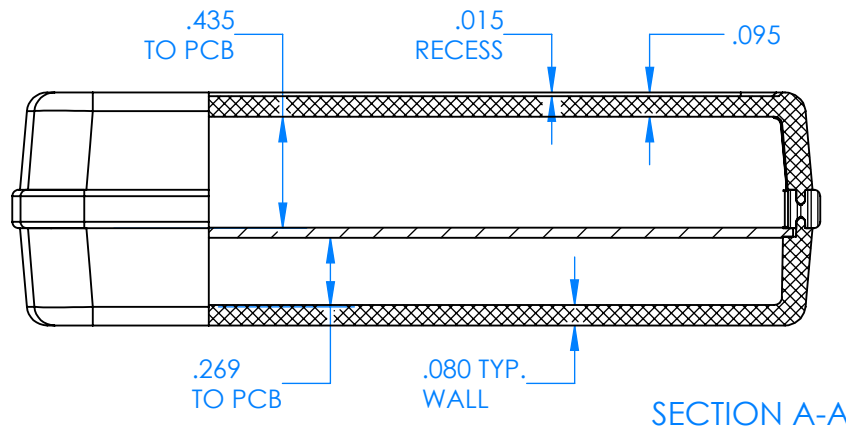

SERPAC CX68D-YY-A-ZZ

Electronic Enclosures

Enclosure color (YY)
Top-Bottom combinations available
 BK=black
 CL=clear
 TRGY=translucent gray
 TRRD=translucent red

Seal color (ZZ)
 BK=black
 BL=blue
 GM=gunmetal
 NG=neon green
 NO=neon orange
 OR=orange
 YL=yellow
 WH=white

PN	Description
5535D	(1) BW 6C Top style D
5536D	(1) BW 6C Bottom style D
5540A	(1) CX6A Series perimeter seal style A
6002	(4) #2 X 3/8" PH HD screw TORQUE 35-60 in-oz.

Wateright enclosure mees or exceeds:
IP67
NEMA 4X, 12, 13