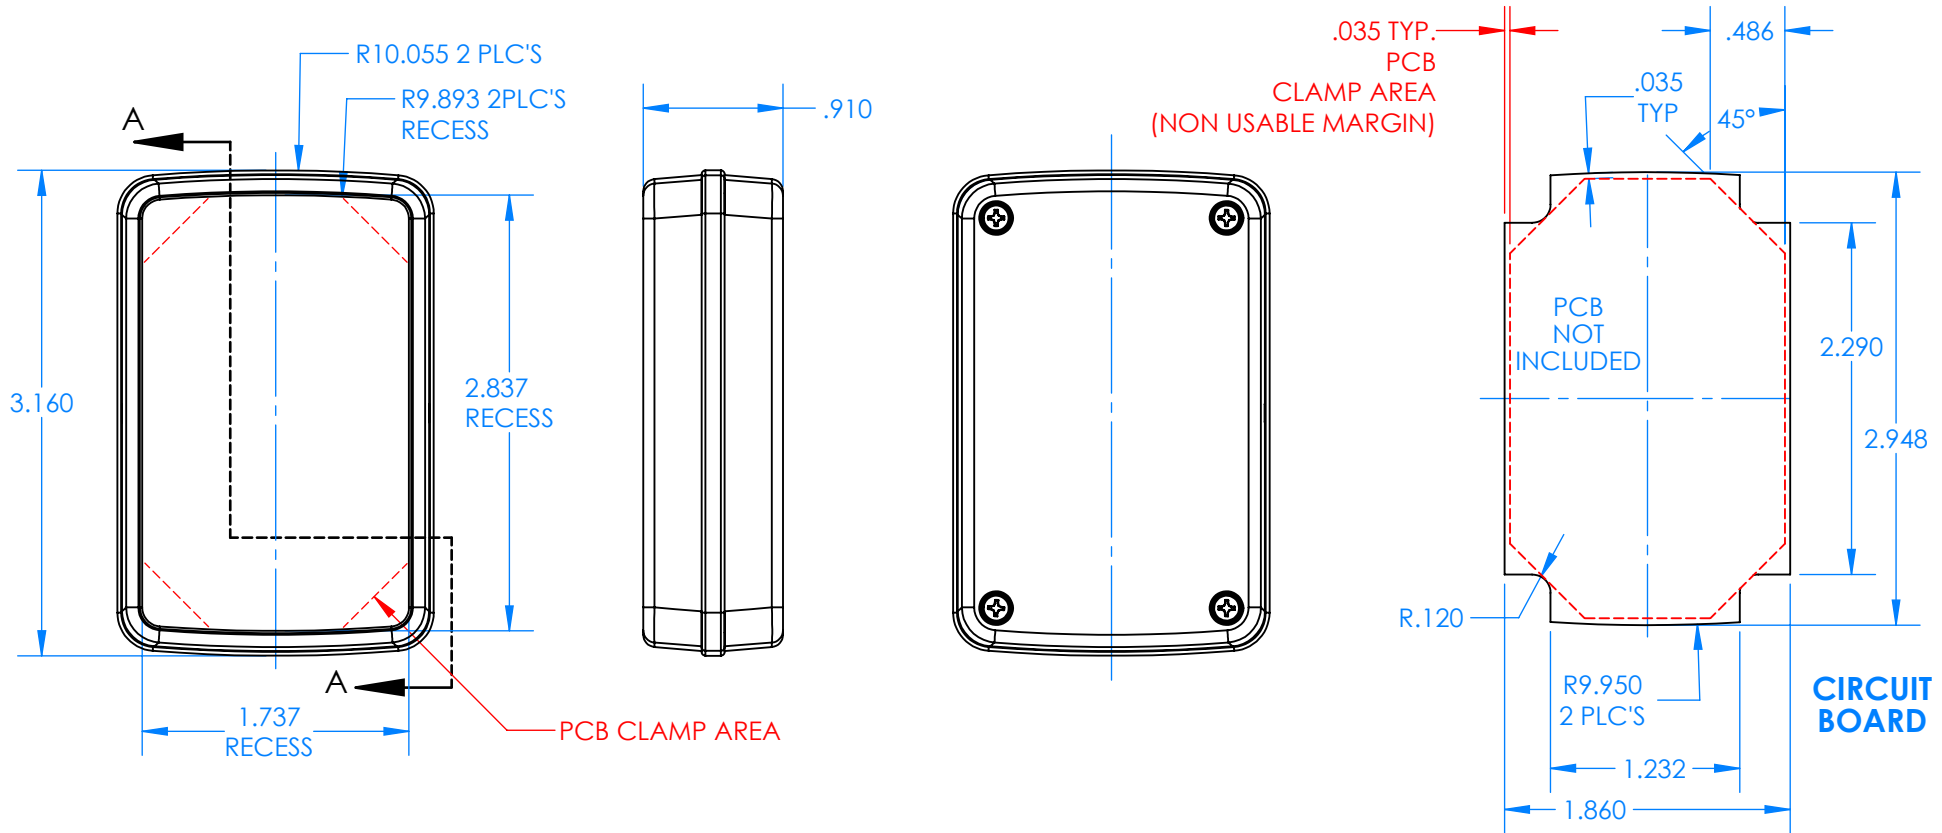

SERPAC CX68D-YY-A-ZZ

Electronic Enclosures

Enclosure color (YY)
Top-Bottom combinations available
 BK=black
 CL=clear
 TRGY=translucent gray
 TRRD=translucent red

Seal color (ZZ)
 BK=black
 BL=blue
 GM=gunmetal
 NG=neon green
 NO=neon orange
 OR=orange
 YL=yellow
 WH=white

PN	Description
5535D	(1) BW 6C Top style D
5536D	(1) BW 6C Bottom style D
5540A	(1) CX6A Series perimeter seal style A
6002	(4) #2 X 3/8" PH HD screw TORQUE 35-60 in-oz.

Wateright enclosure mees or exceeds:
IP67
NEMA 4X, 12, 13