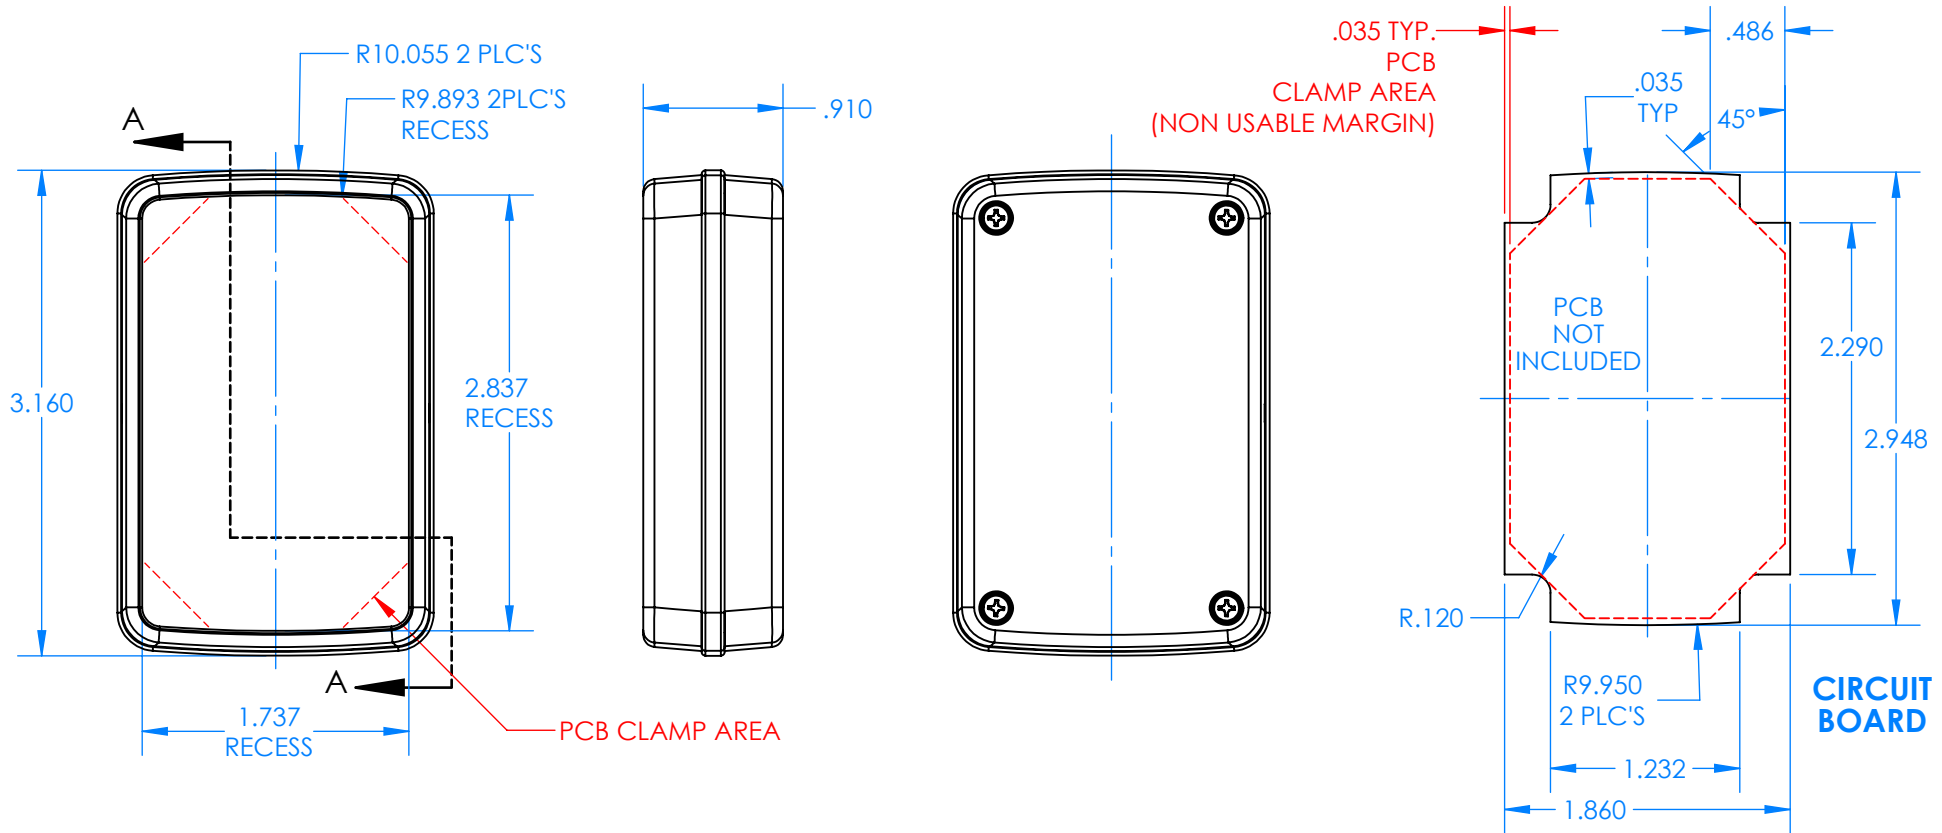

SERPAC CX68D-YY-A-ZZ

Electronic Enclosures

- Enclosure color (YY)**
- Top-Bottom combinations available**
- BK=black
 - CL=clear
 - TRGY=translucent gray
 - TRRD=translucent red
- 
- Seal color (ZZ)**
- BK=black
 - BL=blue
 - GM=gunmetal
 - NG=neon green
 - NO=neon orange
 - OR=orange
 - YL=yellow
 - WH=white
- 

| PN | Description |
|-------|--|
| 5535D | (1) BW 6C Top style D |
| 5536D | (1) BW 6C Bottom style D |
| 5540A | (1) CX6A Series perimeter seal style A |
| 6002 | (4) #2 X 3/8" PH HD screw TORQUE 35-60 in-oz. |

Wateright enclosure mees or exceeds:
IP67
NEMA 4X, 12, 13