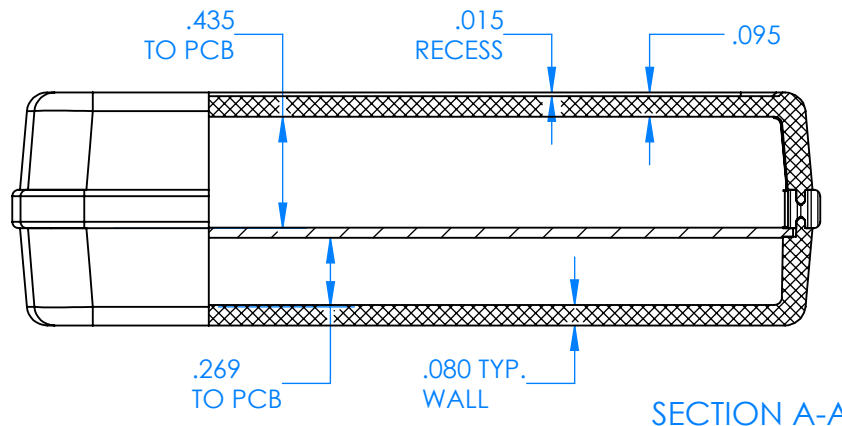

SERPAC CX68D-YY-A-ZZ

Electronic Enclosures

- Enclosure color (YY)**
- Top-Bottom combinations available**
- BK=black
 - CL=clear
 - TRGY=translucent gray
 - TRRD=translucent red
- 
- Seal color (ZZ)**
- BK=black
 - BL=blue
 - GM=gunmetal
 - NG=neon green
 - NO=neon orange
 - OR=orange
 - YL=yellow
 - WH=white
- 

| PN | Description |
|-------|--|
| 5535D | (1) BW 6C Top style D |
| 5536D | (1) BW 6C Bottom style D |
| 5540A | (1) CX6A Series perimeter seal style A |
| 6002 | (4) #2 X 3/8" PH HD screw TORQUE 35-60 in-oz. |