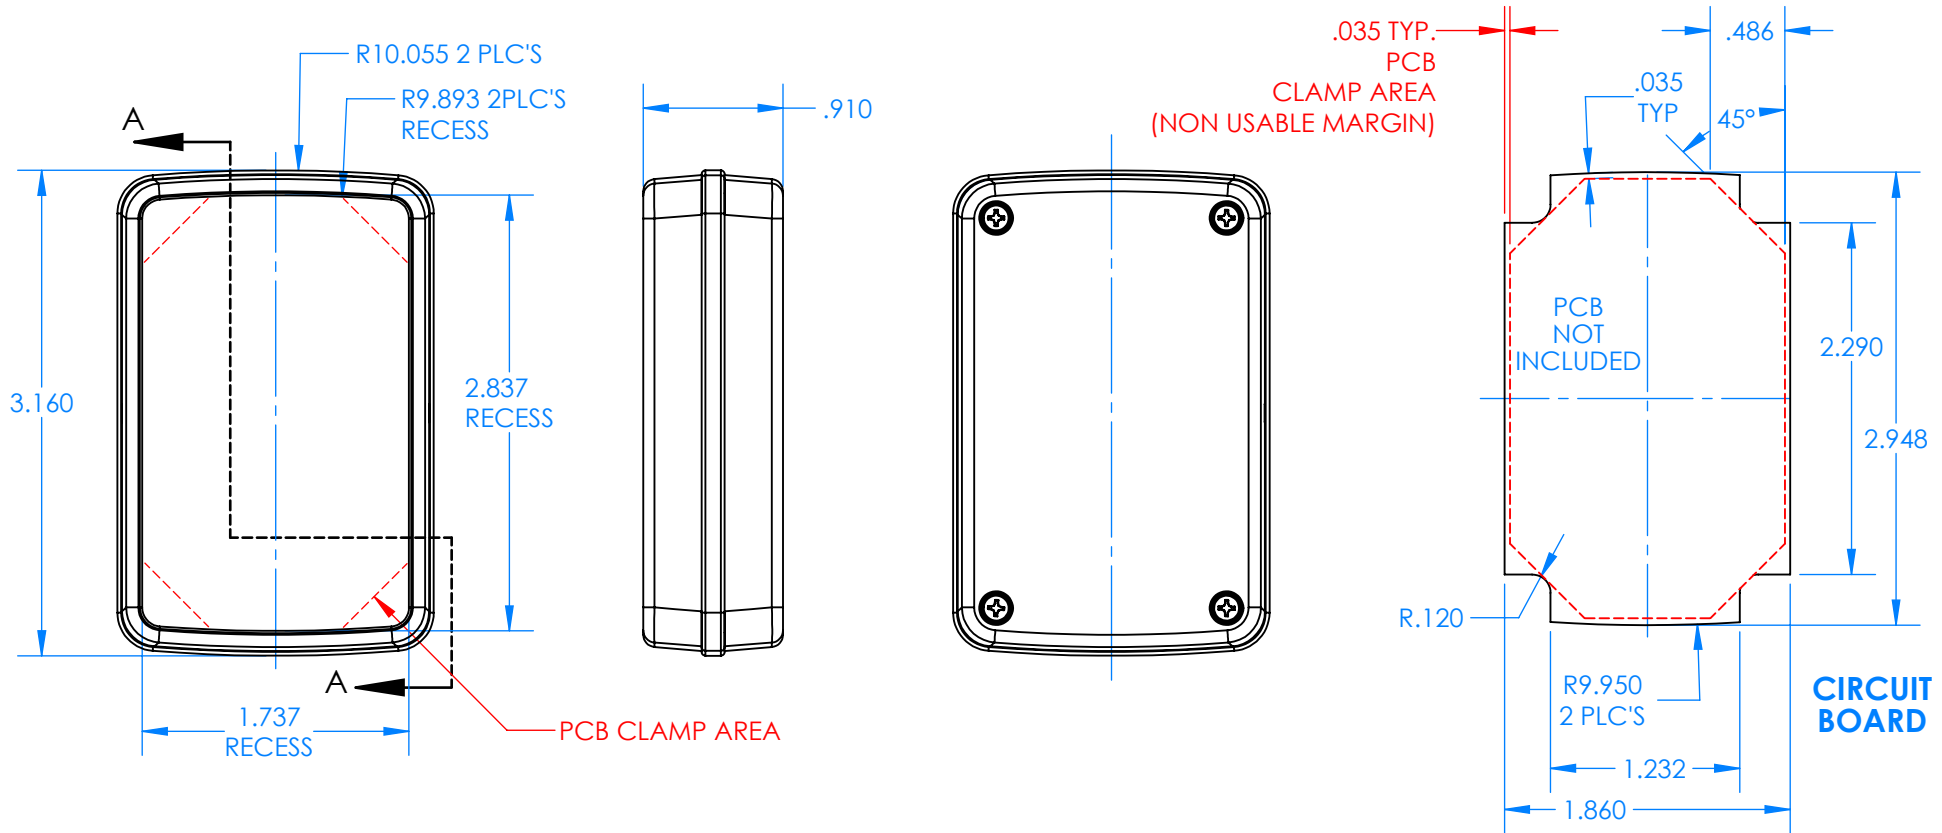

SERPAC CX68D-YY-A-ZZ

Electronic Enclosures

Enclosure color (YY)
Top-Bottom combinations available
 BK=black
 CL=clear
 TRGY=translucent gray
 TRRD=translucent red

Seal color (ZZ)
 BK=black
 BL=blue
 GM=gunmetal
 NG=neon green
 NO=neon orange
 OR=orange
 YL=yellow
 WH=white

PN	Description
5535D	(1) BW 6C Top style D
5536D	(1) BW 6C Bottom style D
5540A	(1) CX6A Series perimeter seal style A
6002	(4) #2 X 3/8" PH HD screw TORQUE 35-60 in-oz.

Watertight enclosure meets or exceeds:
IP67
NEMA 4X, 12, 13