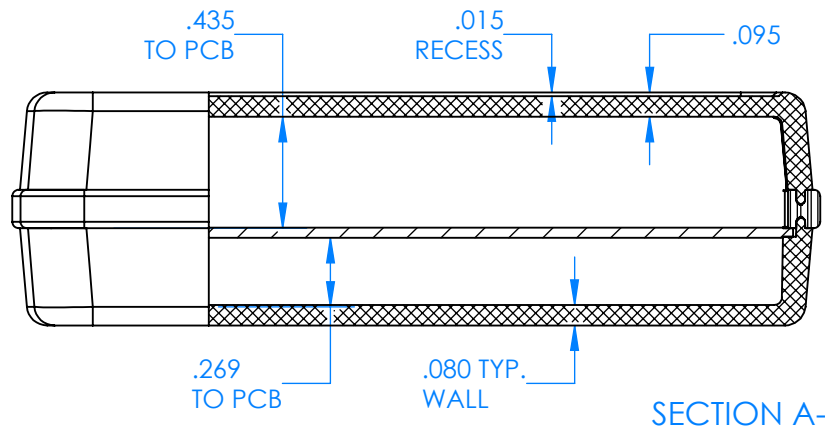

SERPAC CX68D-YY-A-ZZ

Electronic Enclosures

Enclosure color (YY)
Top-Bottom combinations available
 BK=black
 CL=clear
 TRGY=translucent gray
 TRRD=translucent red

Seal color (ZZ)
 BK=black
 BL=blue
 GM=gunmetal
 NG=neon green
 NO=neon orange
 OR=orange
 YL=yellow
 WH=white

PN	Description
5535D	(1) BW 6C Top style D
5536D	(1) BW 6C Bottom style D
5540A	(1) CX6A Series perimeter seal style A
6002	(4) #2 X 3/8" PH HD screw TORQUE 35-60 in-oz.

Watertight enclosure meets or exceeds:
IP67
NEMA 4X, 12, 13