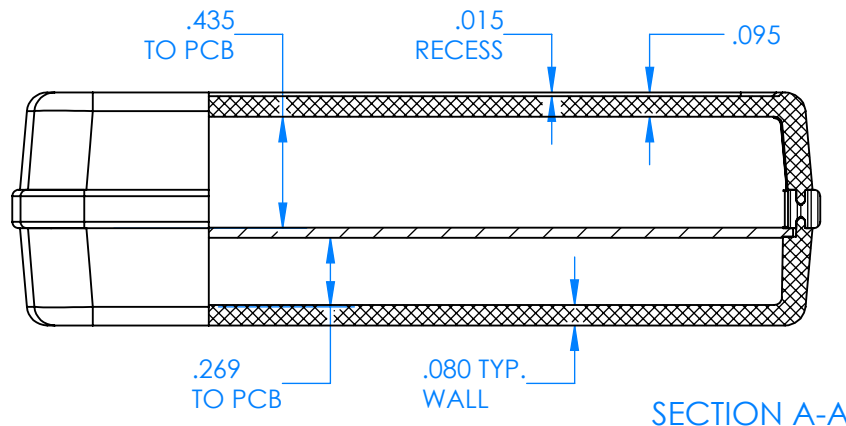

SERPAC CX68D-YY-A-ZZ

Electronic Enclosures

- Enclosure color (YY)**
- Top-Bottom combinations available**
- BK=black
 - CL=clear
 - TRGY=translucent gray
 - TRRD=translucent red
- 
- Seal color (ZZ)**
- BK=black
 - BL=blue
 - GM=gunmetal
 - NG=neon green
 - NO=neon orange
 - OR=orange
 - YL=yellow
 - WH=white
- 

PN	Description
5535D	(1) BW 6C Top style D
5536D	(1) BW 6C Bottom style D
5540A	(1) CX6A Series perimeter seal style A
6002	(4) #2 X 3/8" PH HD screw TORQUE 35-60 in-oz.

Wateright enclosure mees or exceeds:
IP67
NEMA 4X, 12, 13