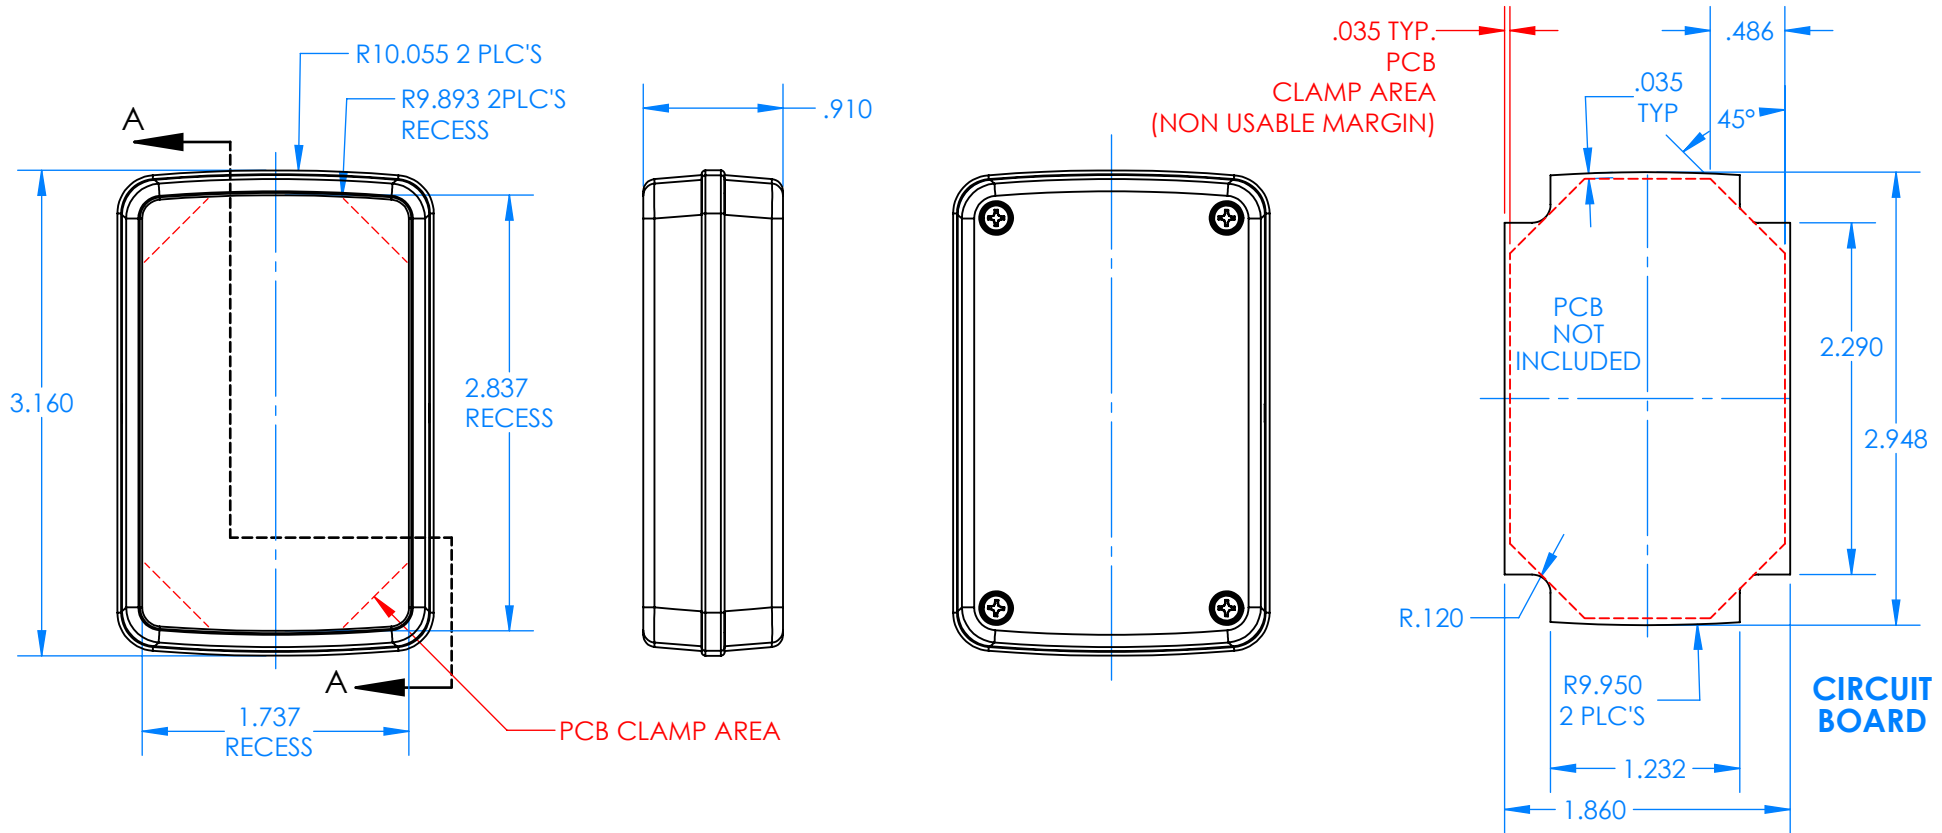

SERPAC CX68D-YY-A-ZZ

Electronic Enclosures

- Enclosure color (YY)**
- Top-Bottom combinations available**
- BK=black
 - CL=clear
 - TRGY=translucent gray
 - TRRD=translucent red
- 
- Seal color (ZZ)**
- BK=black
 - BL=blue
 - GM=gunmetal
 - NG=neon green
 - NO=neon orange
 - OR=orange
 - YL=yellow
 - WH=white
- 

PN	Description
5535D	(1) BW 6C Top style D
5536D	(1) BW 6C Bottom style D
5540A	(1) CX6A Series perimeter seal style A
6002	(4) #2 X 3/8" PH HD screw TORQUE 35-60 in-oz.

Wateright enclosure mees or exceeds:
IP67
NEMA 4X, 12, 13