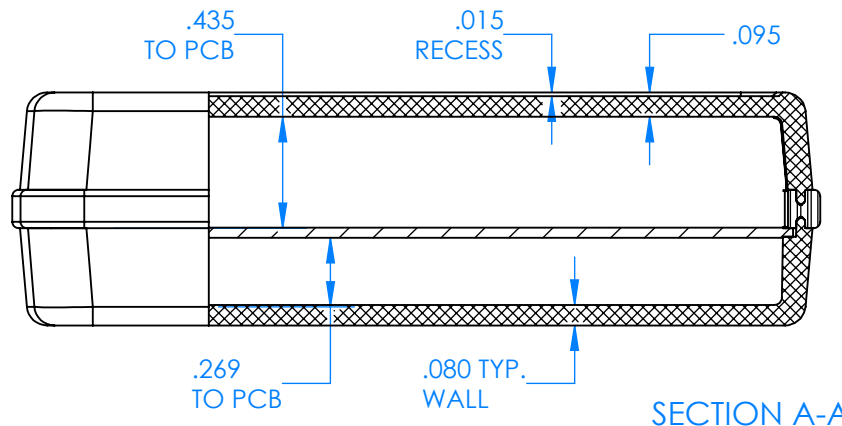

SERPAC CX68D-YY-A-ZZ

Electronic Enclosures

Enclosure color (YY)
Top-Bottom combinations available
 BK=black
 CL=clear
 TRGY=translucent gray
 TRRD=translucent red

Seal color (ZZ)
 BK=black
 BL=blue
 GM=gunmetal
 NG=neon green
 NO=neon orange
 OR=orange
 YL=yellow
 WH=white

PN	Description
5535D	(1) BW 6C Top style D
5536D	(1) BW 6C Bottom style D
5540A	(1) CX6A Series perimeter seal style A
6002	(4) #2 X 3/8" PH HD screw TORQUE 35-60 in-oz.

Wateright enclosure mees or exceeds:
IP67
NEMA 4X, 12, 13