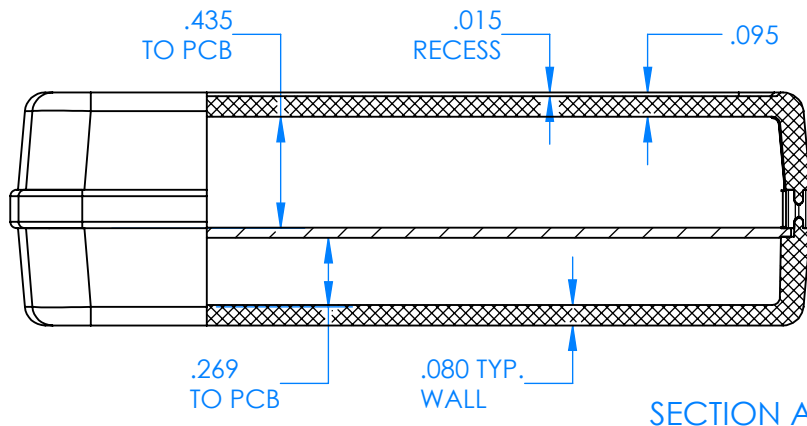

SERPAC CX68D-YY-A-ZZ

Electronic Enclosures

Enclosure color (YY)
Top-Bottom combinations available
 BK=black
 CL=clear
 TRGY=translucent gray
 TRRD=translucent red

Seal color (ZZ)
 BK=black
 BL=blue
 GM=gunmetal
 NG=neon green
 NO=neon orange
 OR=orange
 YL=yellow
 WH=white

PN	Description
5535D	(1) BW 6C Top style D
5536D	(1) BW 6C Bottom style D
5540A	(1) CX6A Series perimeter seal style A
6002	(4) #2 X 3/8" PH HD screw TORQUE 35-60 in-oz.

Wateright enclosure mees or exceeds:
IP67
NEMA 4X, 12, 13