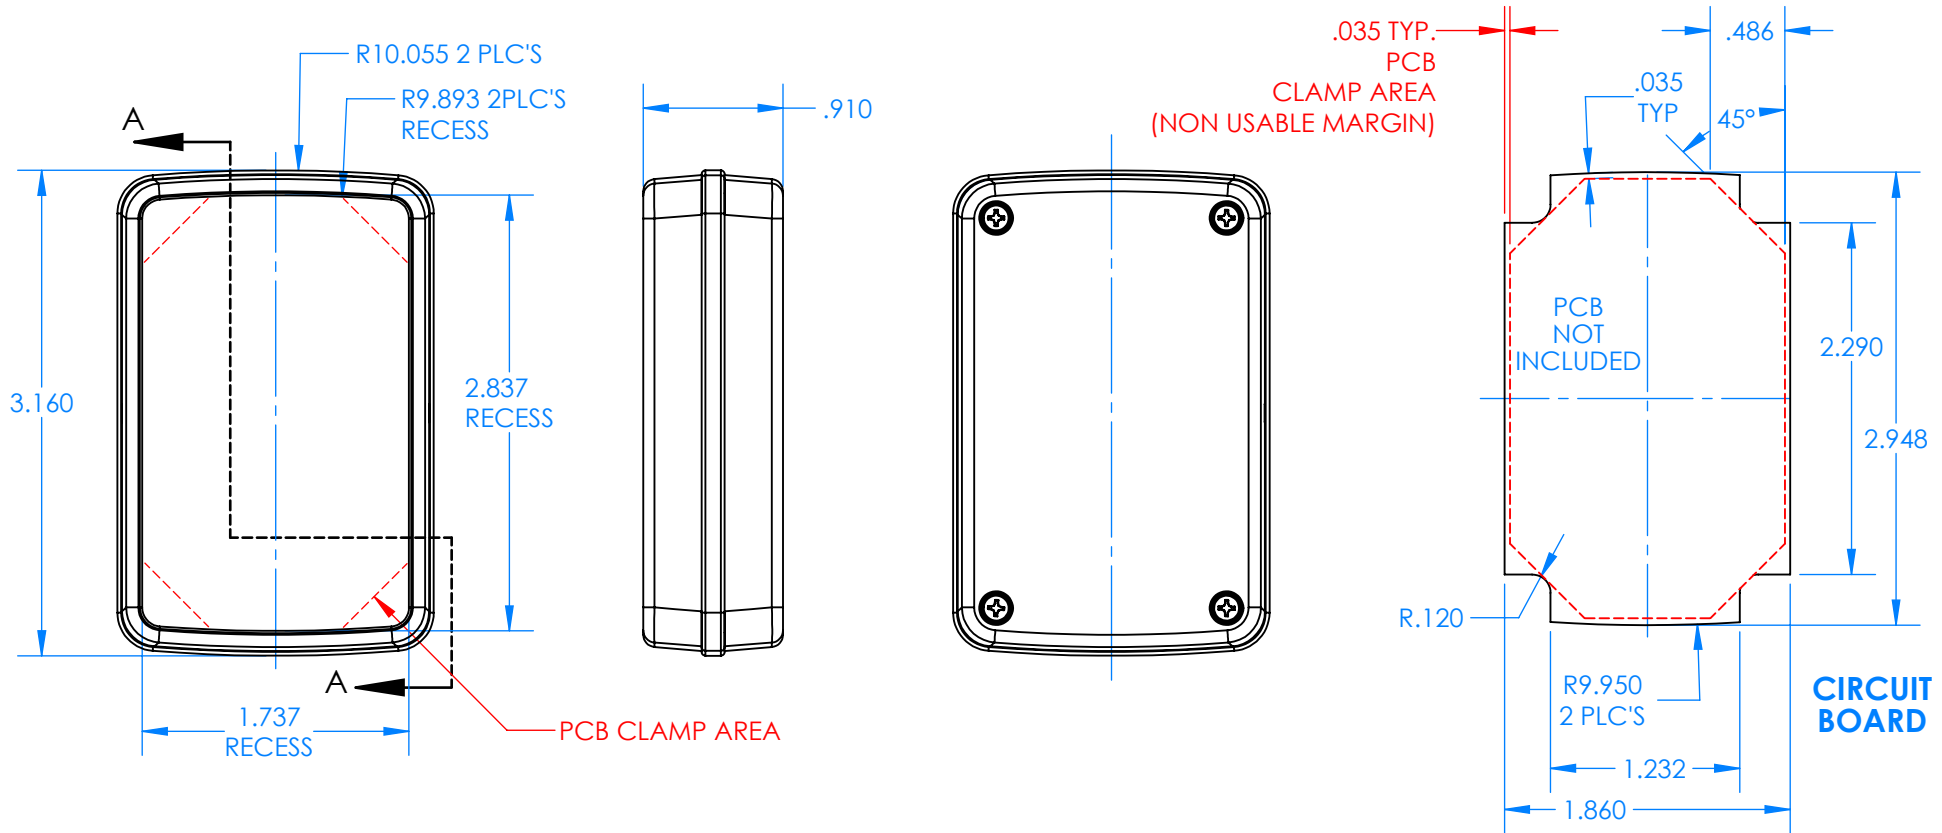

SERPAC CX68D-YY-A-ZZ

Electronic Enclosures

- Enclosure color (YY)**
Top-Bottom combinations available
 BK=black
 CL=clear
 TRGY=translucent gray
 TRRD=translucent red
- Seal color (ZZ)**
 BK=black
 BL=blue
 GM=gunmetal
 NG=neon green
 NO=neon orange
 OR=orange
 YL=yellow
 WH=white

PN	Description
5535D	(1) BW 6C Top style D
5536D	(1) BW 6C Bottom style D
5540A	(1) CX6A Series perimeter seal style A
6002	(4) #2 X 3/8" PH HD screw TORQUE 35-60 in-oz.

Wateright enclosure mees or exceeds:
IP67
NEMA 4X, 12, 13