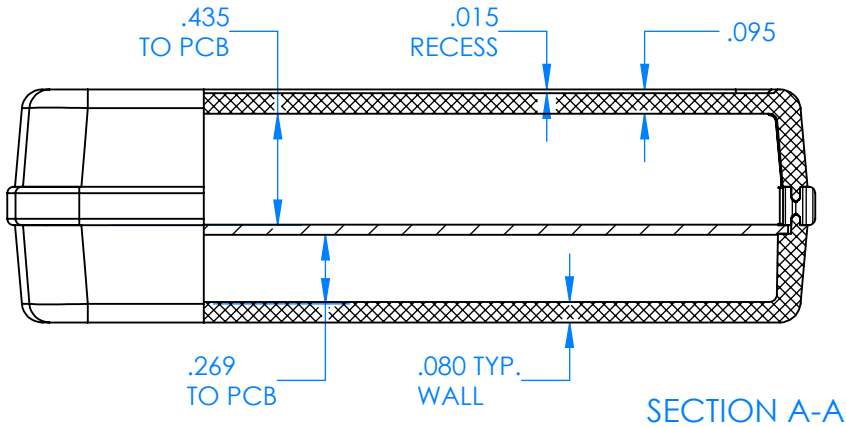

SERPAC CX68D-YY-A-ZZ

Electronic Enclosures

- Enclosure color (YY)**
Top-Bottom combinations available
 BK=black
 CL=clear
 TRGY=translucent gray
 TRRD=translucent red
- Seal color (ZZ)**
 BK=black
 BL=blue
 GM=gunmetal
 NG=neon green
 NO=neon orange
 OR=orange
 YL=yellow
 WH=white

PN	Description
5535D	(1) BW 6C Top style D
5536D	(1) BW 6C Bottom style D
5540A	(1) CX6A Series perimeter seal style A
6002	(4) #2 X 3/8" PH HD screw TORQUE 35-60 in-oz.

Wateright enclosure mees or exceeds:
IP67
NEMA 4X, 12, 13