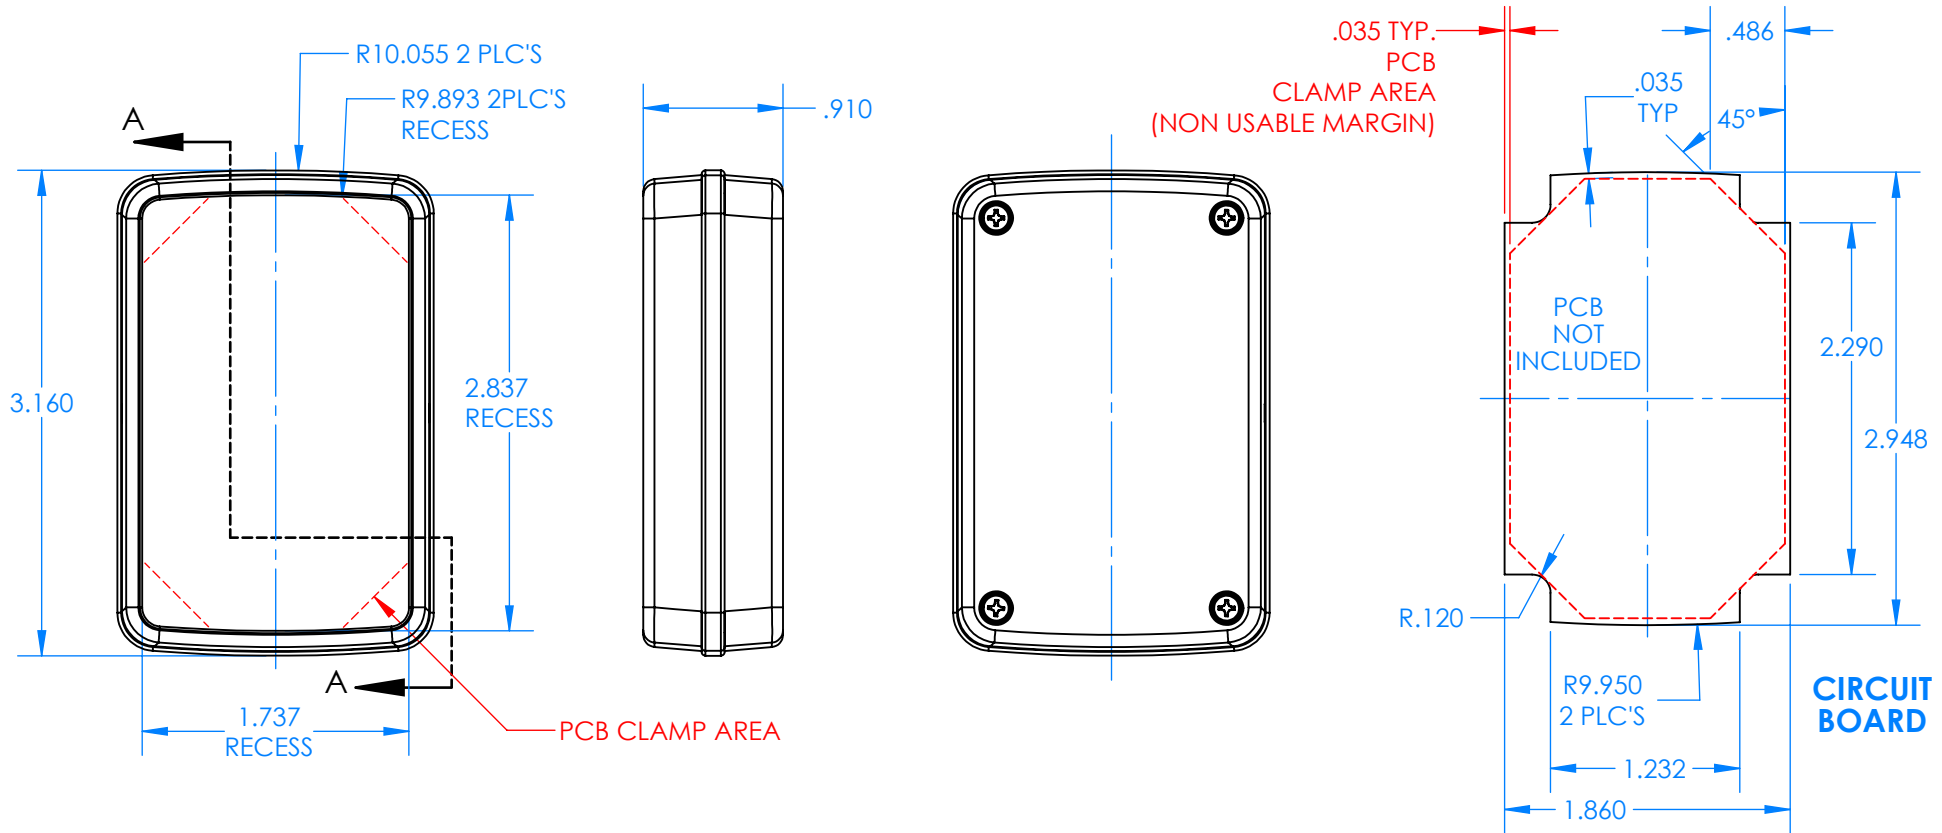

SERPAC CX68D-YY-A-ZZ

Electronic Enclosures

Enclosure color (YY)
Top-Bottom combinations available
 BK=black
 CL=clear
 TRGY=translucent gray
 TRRD=translucent red

Seal color (ZZ)
 BK=black
 BL=blue
 GM=gunmetal
 NG=neon green
 NO=neon orange
 OR=orange
 YL=yellow
 WH=white

PN	Description
5535D	(1) BW 6C Top style D
5536D	(1) BW 6C Bottom style D
5540A	(1) CX6A Series perimeter seal style A
6002	(4) #2 X 3/8" PH HD screw TORQUE 35-60 in-oz.

Wateright enclosure meets or exceeds:
IP67
NEMA 4X, 12, 13