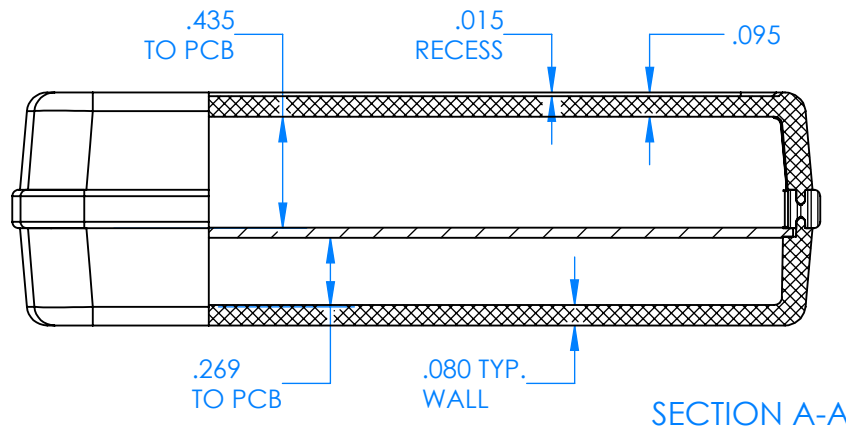

SERPAC CX68D-YY-A-ZZ

Electronic Enclosures

Enclosure color (YY)
Top-Bottom combinations available
 BK=black
 CL=clear
 TRGY=translucent gray
 TRRD=translucent red

Seal color (ZZ)
 BK=black
 BL=blue
 GM=gunmetal
 NG=neon green
 NO=neon orange
 OR=orange
 YL=yellow
 WH=white

PN	Description
5535D	(1) BW 6C Top style D
5536D	(1) BW 6C Bottom style D
5540A	(1) CX6A Series perimeter seal style A
6002	(4) #2 X 3/8" PH HD screw TORQUE 35-60 in-oz.

Wateright enclosure meets or exceeds:
IP67
NEMA 4X, 12, 13