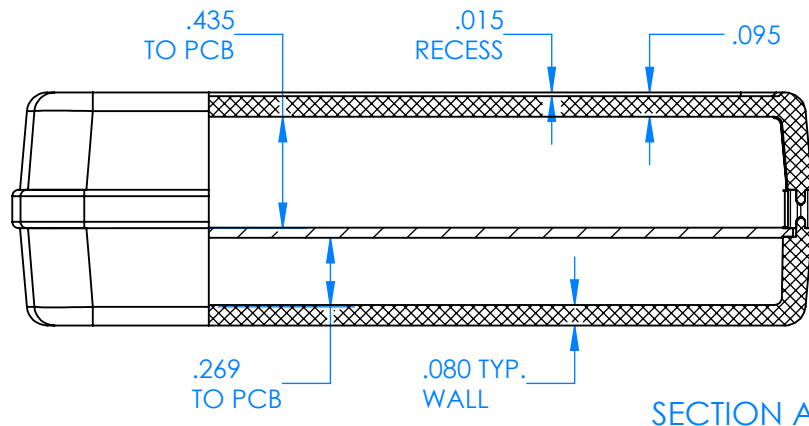

# SERPAC CX68D-YY-A-ZZ

Electronic Enclosures

**Enclosure color (YY)**  
**Top-Bottom combinations available**  
 BK=black  
 CL=clear  
 TRGY=translucent gray  
 TRRD=translucent red

**Seal color (ZZ)**  
 BK=black  
 BL=blue  
 GM=gunmetal  
 NG=neon green  
 NO=neon orange  
 OR=orange  
 YL=yellow  
 WH=white

PN	Description
5535D	(1) BW 6C Top style D
5536D	(1) BW 6C Bottom style D
5540A	(1) CX6A Series perimeter seal style A
6002	(4) #2 X 3/8" PH HD screw TORQUE 35-60 in-oz.

**Wateright enclosure meets or exceeds:**  
**IP67**  
**NEMA 4X, 12, 13**