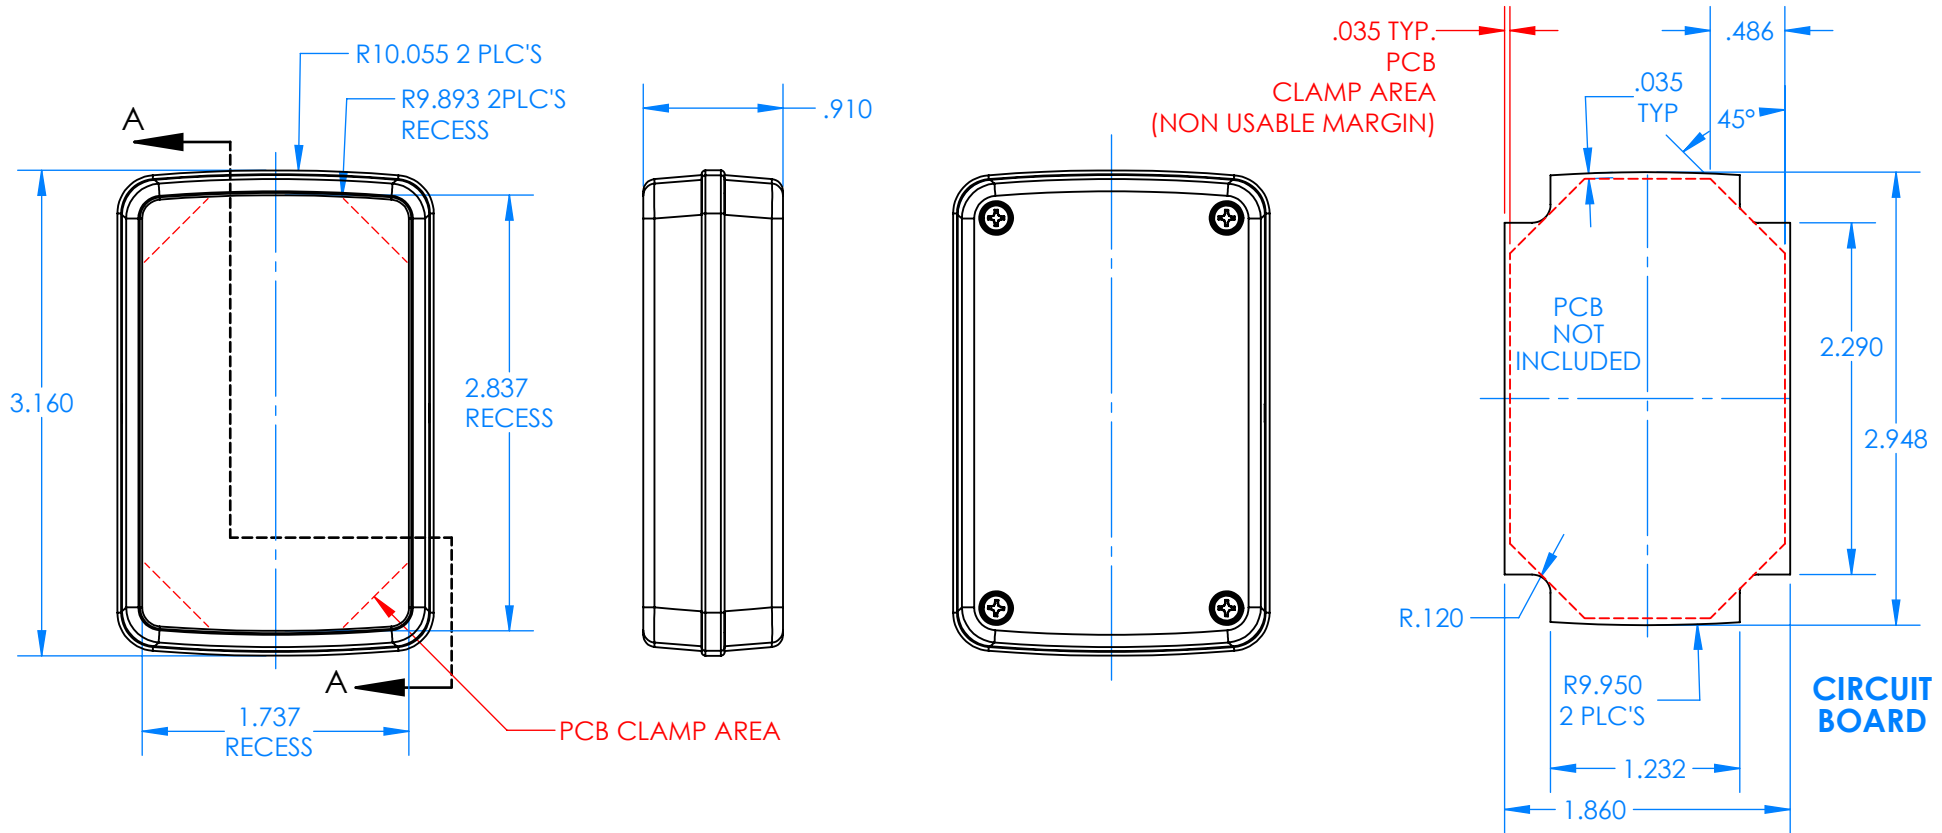

# SERPAC CX68D-YY-A-ZZ

Electronic Enclosures

**Enclosure color (YY)**  
**Top-Bottom combinations available**  
 BK=black  
 CL=clear  
 TRGY=translucent gray  
 TRRD=translucent red

**Seal color (ZZ)**  
 BK=black  
 BL=blue  
 GM=gunmetal  
 NG=neon green  
 NO=neon orange  
 OR=orange  
 YL=yellow  
 WH=white

PN	Description
5535D	(1) BW 6C Top style D
5536D	(1) BW 6C Bottom style D
5540A	(1) CX6A Series perimeter seal style A
6002	(4) #2 X 3/8" PH HD screw TORQUE 35-60 in-oz.

**Wateright enclosure meets or exceeds:**  
**IP67**  
**NEMA 4X, 12, 13**