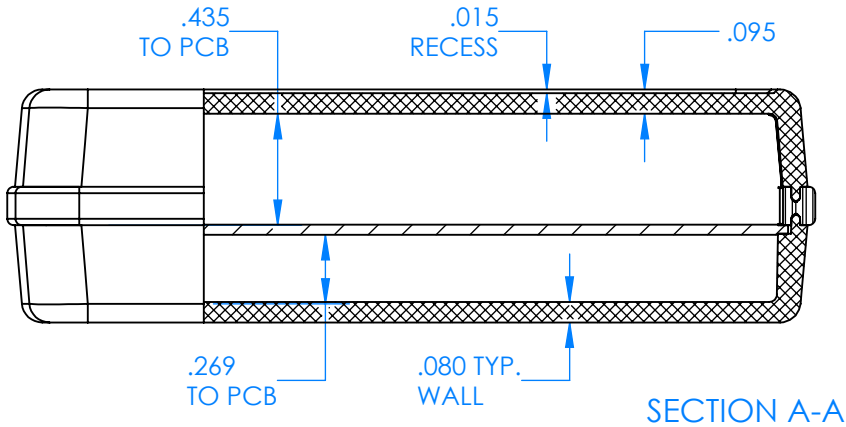

SERPAC CX68D-YY-A-ZZ

Electronic Enclosures

- Enclosure color (YY)**
- Top-Bottom combinations available**
- BK=black
 - CL=clear
 - TRGY=translucent gray
 - TRRD=translucent red
- Seal color (ZZ)**
- BK=black
 - BL=blue
 - GM=gunmetal
 - NG=neon green
 - NO=neon orange
 - OR=orange
 - YL=yellow
 - WH=white

PN	Description
5535D	(1) BW 6C Top style D
5536D	(1) BW 6C Bottom style D
5540A	(1) CX6A Series perimeter seal style A
6002	(4) #2 X 3/8" PH HD screw TORQUE 35-60 in-oz.

Wateright enclosure mees or exceeds:
IP67
NEMA 4X, 12, 13