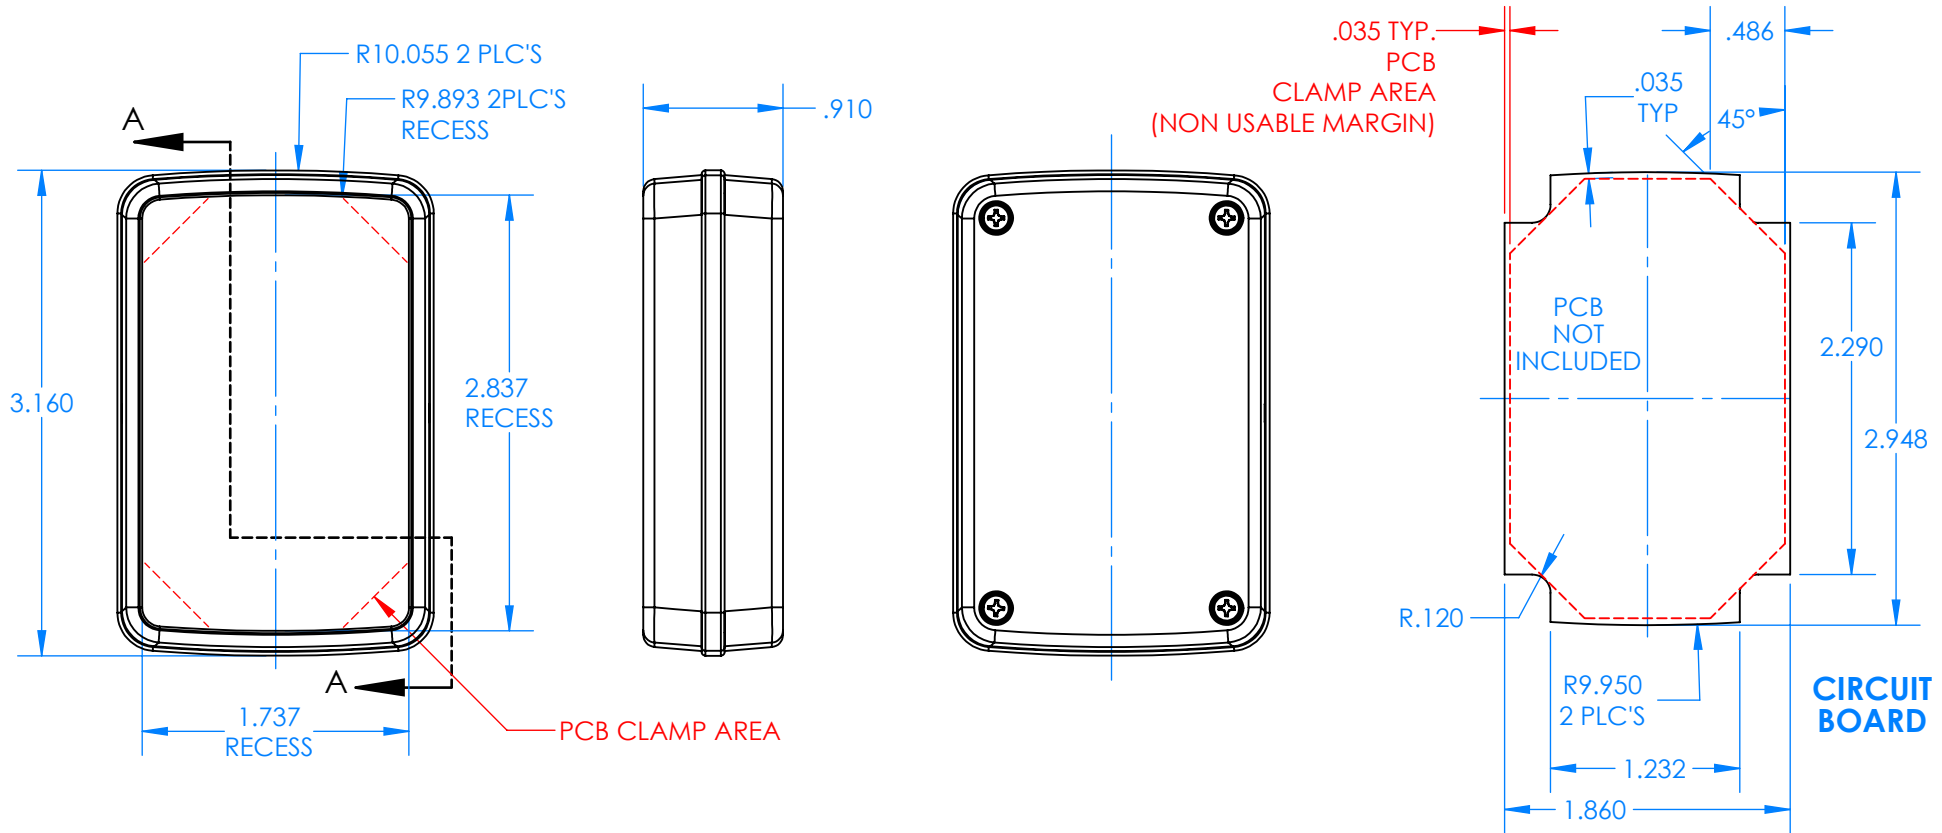

SERPAC CX68D-YY-A-ZZ

Electronic Enclosures

- Enclosure color (YY)**
- Top-Bottom combinations available**
- BK=black
 - CL=clear
 - TRGY=translucent gray
 - TRRD=translucent red
- Seal color (ZZ)**
- BK=black
 - BL=blue
 - GM=gunmetal
 - NG=neon green
 - NO=neon orange
 - OR=orange
 - YL=yellow
 - WH=white

PN	Description
5535D	(1) BW 6C Top style D
5536D	(1) BW 6C Bottom style D
5540A	(1) CX6A Series perimeter seal style A
6002	(4) #2 X 3/8" PH HD screw TORQUE 35-60 in-oz.

Wateright enclosure mees or exceeds:
IP67
NEMA 4X, 12, 13