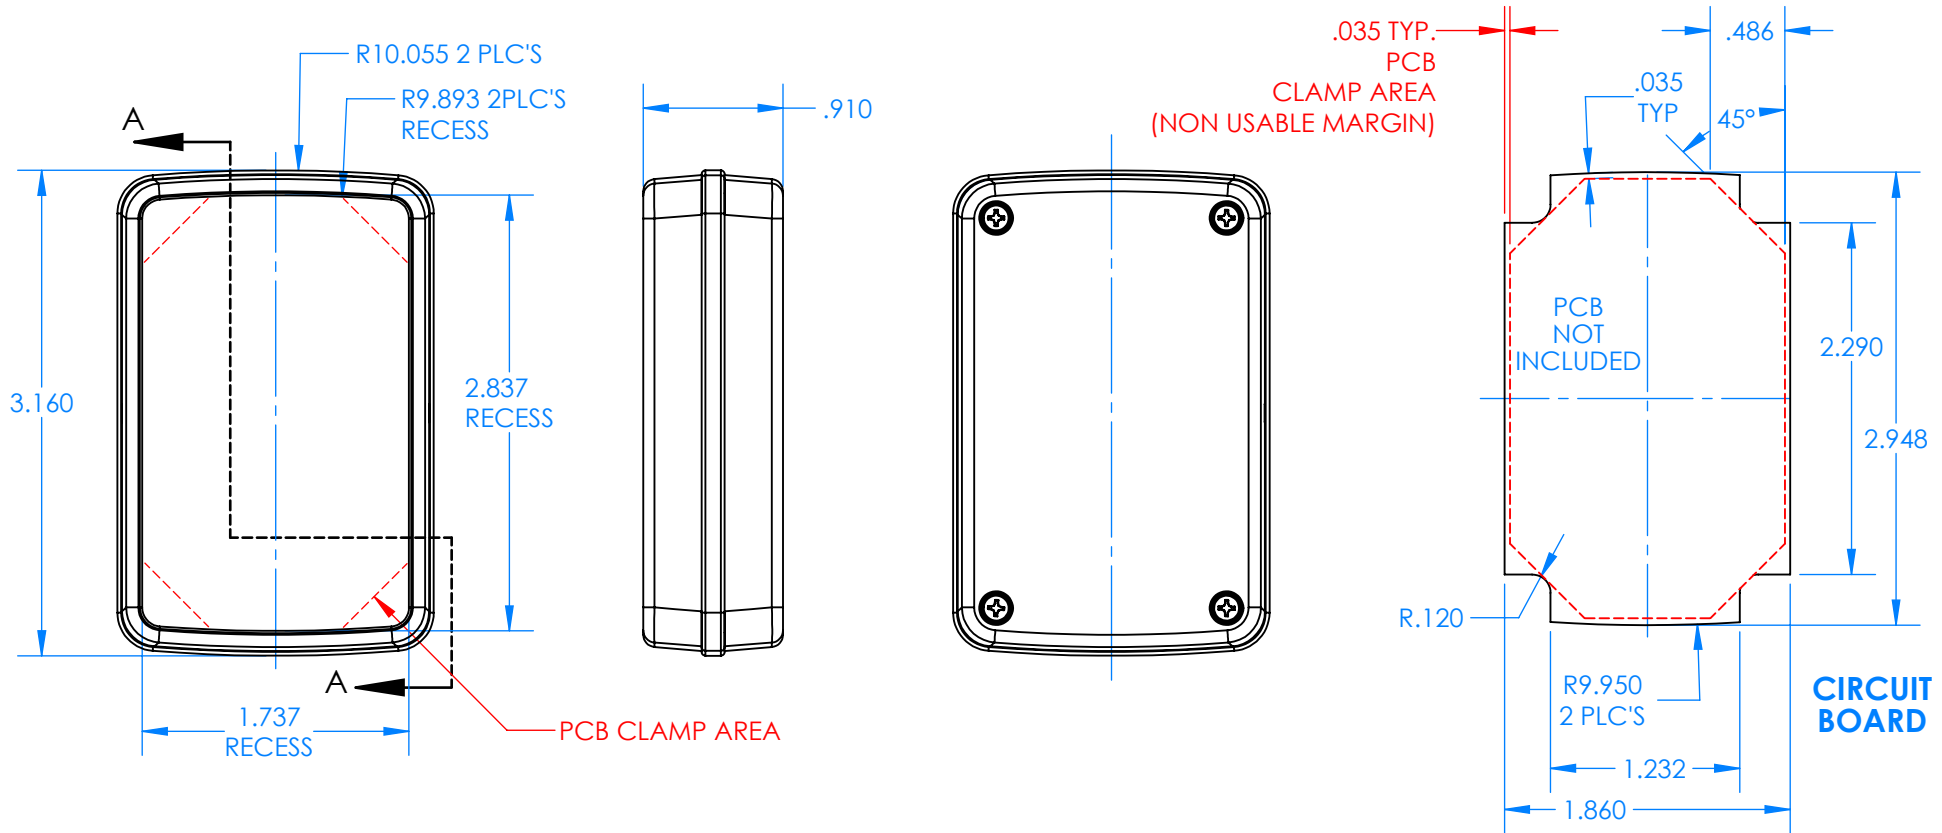

SERPAC CX68D-YY-A-ZZ

Electronic Enclosures

- Enclosure color (YY)**
- Top-Bottom combinations available**
- BK=black
 - CL=clear
 - TRGY=translucent gray
 - TRRD=translucent red
- 
- Seal color (ZZ)**
- BK=black
 - BL=blue
 - GM=gunmetal
 - NG=neon green
 - NO=neon orange
 - OR=orange
 - YL=yellow
 - WH=white
- 

PN	Description
5535D	(1) BW 6C Top style D
5536D	(1) BW 6C Bottom style D
5540A	(1) CX6A Series perimeter seal style A
6002	(4) #2 X 3/8" PH HD screw TORQUE 35-60 in-oz.

Wateright enclosure meets or exceeds:
IP67
NEMA 4X, 12, 13