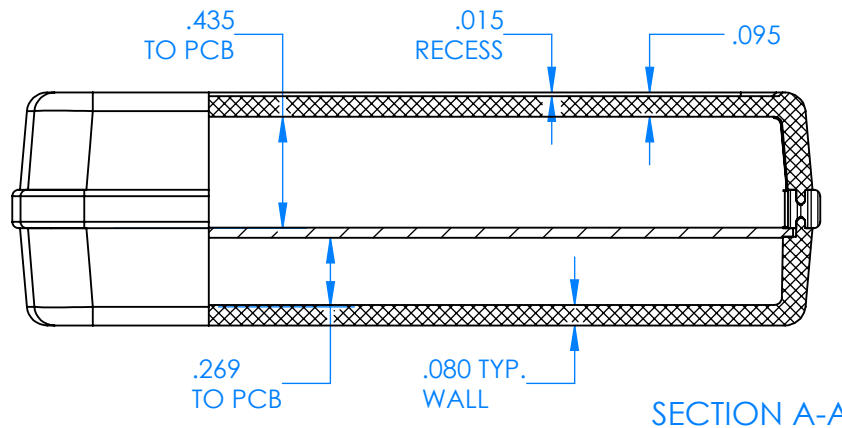

SERPAC CX68D-YY-A-ZZ

Electronic Enclosures

- Enclosure color (YY)**
- Top-Bottom combinations available**
- BK=black
 - CL=clear
 - TRGY=translucent gray
 - TRRD=translucent red
- 
- Seal color (ZZ)**
- BK=black
 - BL=blue
 - GM=gunmetal
 - NG=neon green
 - NO=neon orange
 - OR=orange
 - YL=yellow
 - WH=white
- 

PN	Description
5535D	(1) BW 6C Top style D
5536D	(1) BW 6C Bottom style D
5540A	(1) CX6A Series perimeter seal style A
6002	(4) #2 X 3/8" PH HD screw TORQUE 35-60 in-oz.

Wateright enclosure meets or exceeds:
IP67
NEMA 4X, 12, 13