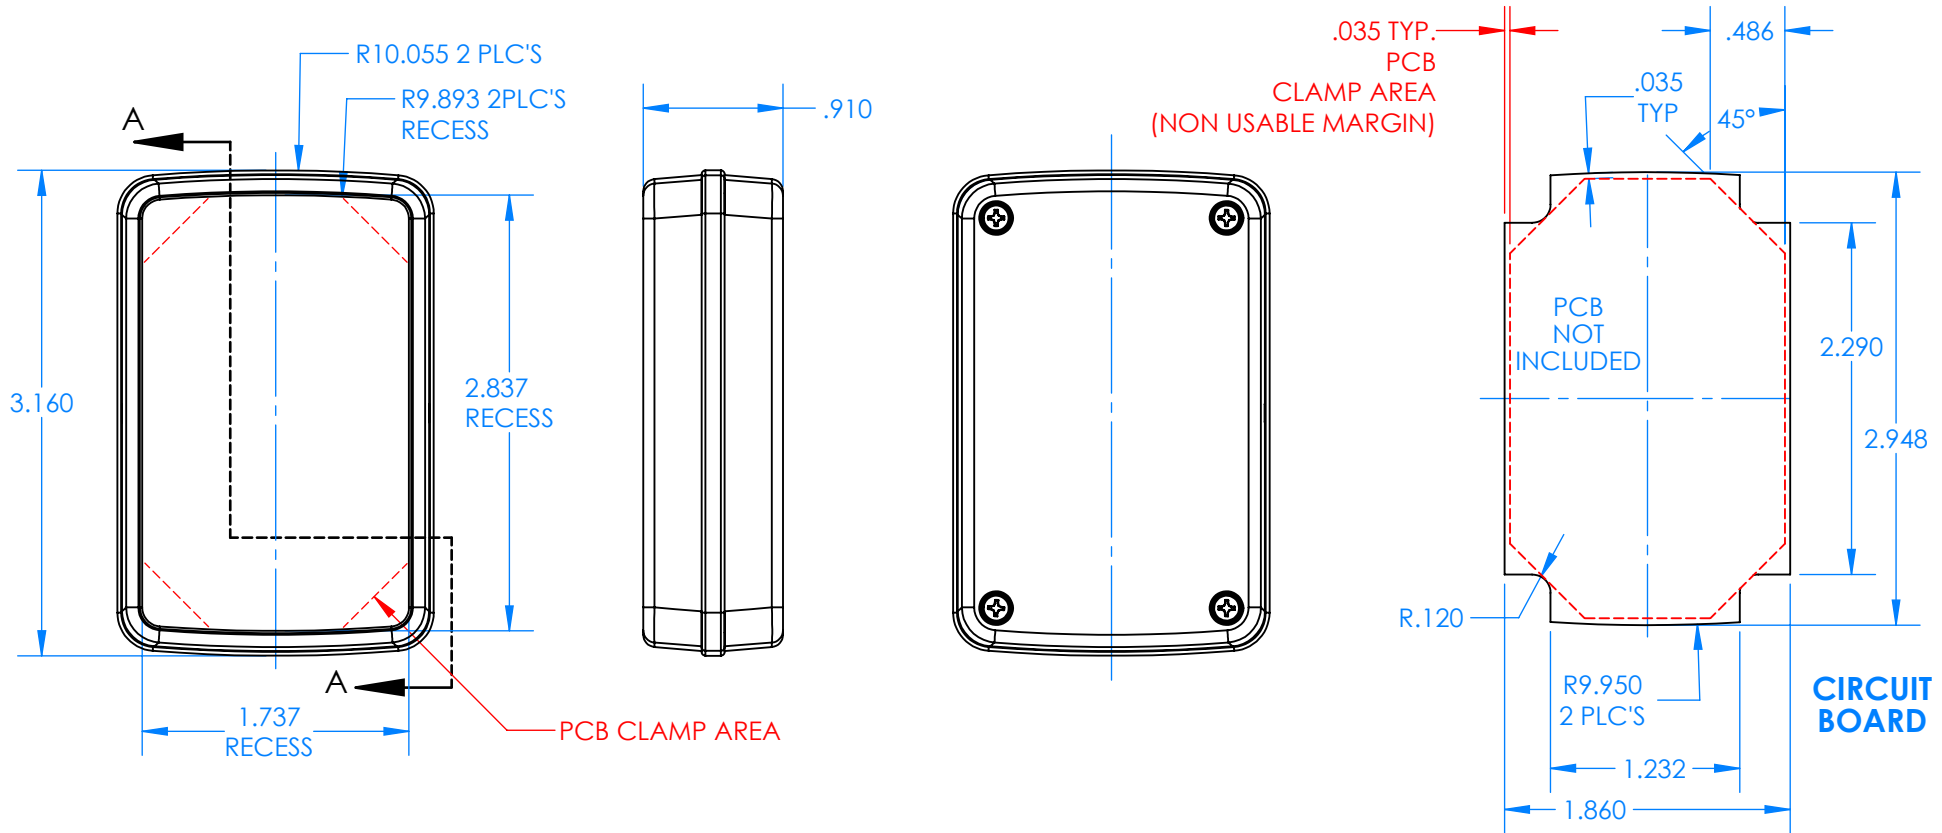

SERPAC CX68D-YY-A-ZZ

Electronic Enclosures

Enclosure color (YY)

Top-Bottom combinations available

- BK=black
- CL=clear
- TRGY=translucent gray
- TRRD=translucent red

Seal color (ZZ)

- BK=black
- BL=blue
- GM=gunmetal
- NG=neon green
- NO=neon orange
- OR=orange
- YL=yellow
- WH=white

| PN | Description |
|-------|--|
| 5535D | (1) BW 6C Top style D |
| 5536D | (1) BW 6C Bottom style D |
| 5540A | (1) CX6A Series perimeter seal style A |
| 6002 | (4) #2 X 3/8" PH HD screw TORQUE 35-60 in-oz. |

Wateright enclosure mees or exceeds:
IP67
NEMA 4X, 12, 13