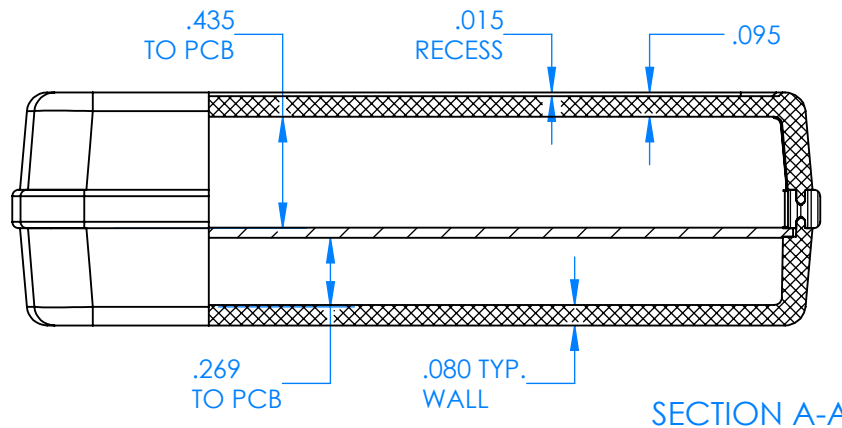

SERPAC CX68D-YY-A-ZZ

Electronic Enclosures

Enclosure color (YY)

Top-Bottom combinations available

- BK=black
- CL=clear
- TRGY=translucent gray
- TRRD=translucent red

Seal color (ZZ)

- BK=black
- BL=blue
- GM=gunmetal
- NG=neon green
- NO=neon orange
- OR=orange
- YL=yellow
- WH=white

| PN | Description |
|-------|--|
| 5535D | (1) BW 6C Top style D |
| 5536D | (1) BW 6C Bottom style D |
| 5540A | (1) CX6A Series perimeter seal style A |
| 6002 | (4) #2 X 3/8" PH HD screw TORQUE 35-60 in-oz. |