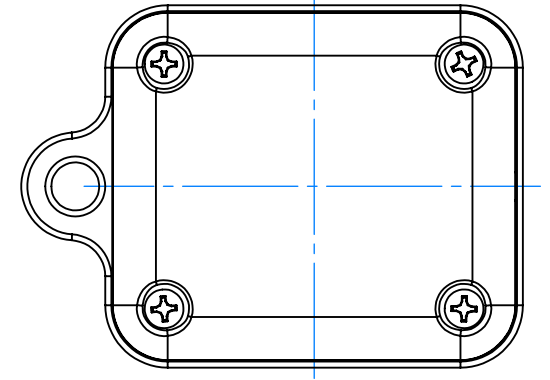

SERPAC CXL20A-YY-A-ZZ

Electronic Enclosures

Enclosure color (YY)

Top-Bottom combinations available

- BK=black
- CL=clear
- TRGY=translucent gray
- TRRD=translucent red

Seal color (ZZ)

- BK=black
- BL=blue
- GM=gunmetal
- NG=neon green
- NO=neon orange
- OR=orange
- YL=yellow
- WH=white

PN	Description
5510A	(1) BW 2A Top
5511A	(1) BW 2A Bottom
5522A	(1) CXL2 Perimeter Seal
6002	(4) #2 X 3/8" PH HD screw TORQUE 35-60 in-oz

Watertight enclosure meets or exceeds:
IP67
NEMA 4X, 12, 13