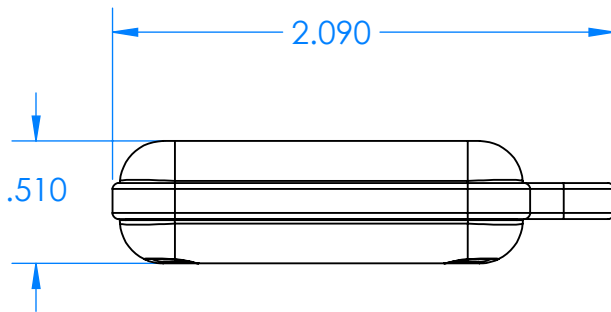

SERPAC CXL20A-YY-A-ZZ

Electronic Enclosures

Enclosure color (YY)

Top-Bottom combinations available

- BK=black
- CL=clear
- TRGY=translucent gray
- TRRD=translucent red

Seal color (ZZ)

- BK=black
- BL=blue
- GM=gunmetal
- NG=neon green
- NO=neon orange
- OR=orange
- YL=yellow
- WH=white

PN	Description
5510A	(1) BW 2A Top
5511A	(1) BW 2A Bottom
5522A	(1) CXL2 Perimeter Seal
6002	(4) #2 X 3/8" PH HD screw TORQUE 35-60 in-oz

Watertight enclosure meets or exceeds:
IP67
NEMA 4X, 12, 13