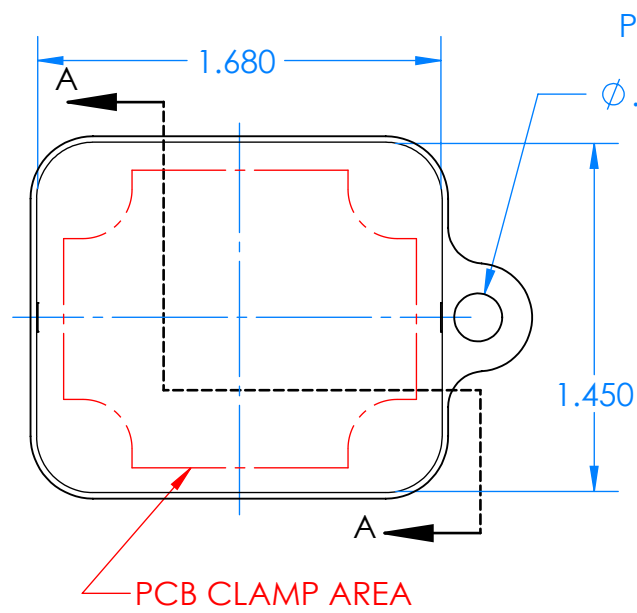

SERPAC CXL20A-YY-A-ZZ

Electronic Enclosures

Enclosure color (YY)

Top-Bottom combinations available

- BK=black
- CL=clear
- TRGY=translucent gray
- TRRD=translucent red

Seal color (ZZ)

- BK=black
- BL=blue
- GM=gunmetal
- NG=neon green
- NO=neon orange
- OR=orange
- YL=yellow
- WH=white

PN	Description
5510A	(1) BW 2A Top
5511A	(1) BW 2A Bottom
5522A	(1) CXL2 Perimeter Seal
6002	(4) #2 X 3/8" PH HD screw TORQUE 35-60 in-oz

Watertight enclosure meets or exceeds:
IP67
NEMA 4X, 12, 13