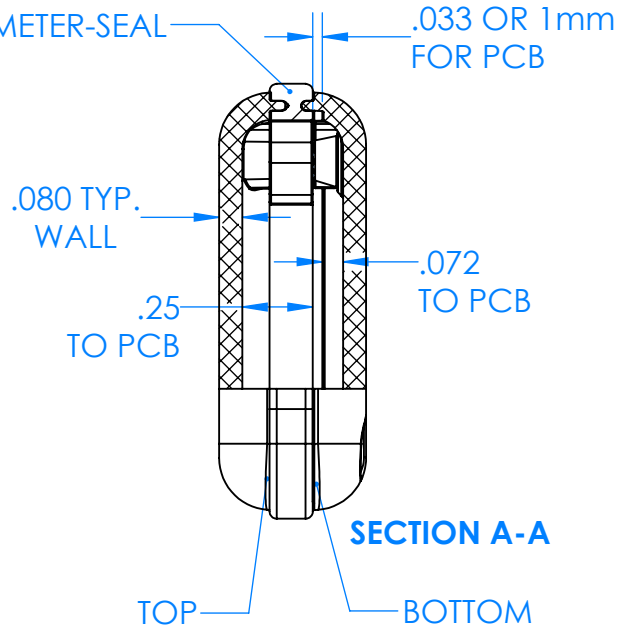

SERPAC CXL20A-YY-A-ZZ

Electronic Enclosures

Enclosure color (YY)

Top-Bottom combinations available

- BK=black
- CL=clear
- TRGY=translucent gray
- TRRD=translucent red

Seal color (ZZ)

- BK=black
- BL=blue
- GM=gunmetal
- NG=neon green
- NO=neon orange
- OR=orange
- YL=yellow
- WH=white

PN	Description
5510A	(1) BW 2A Top
5511A	(1) BW 2A Bottom
5522A	(1) CXL2 Perimeter Seal
6002	(4) #2 X 3/8" PH HD screw TORQUE 35-60 in-oz

Watertight enclosure meets or exceeds:
IP67
NEMA 4X, 12, 13