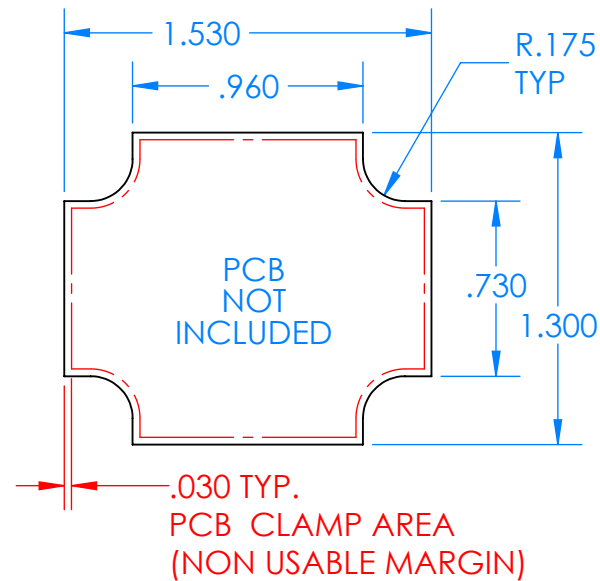

SERPAC CXL20A-YY-A-ZZ

Electronic Enclosures

Enclosure color (YY)

Top-Bottom combinations available

- BK=black
- CL=clear
- TRGY=translucent gray
- TRRD=translucent red

Seal color (ZZ)

- BK=black
- BL=blue
- GM=gunmetal
- NG=neon green
- NO=neon orange
- OR=orange
- YL=yellow
- WH=white

PN	Description
5510A	(1) BW 2A Top
5511A	(1) BW 2A Bottom
5522A	(1) CXL2 Perimeter Seal
6002	(4) #2 X 3/8" PH HD screw TORQUE 35-60 in-oz

Watertight enclosure meets or exceeds:
IP67
NEMA 4X, 12, 13