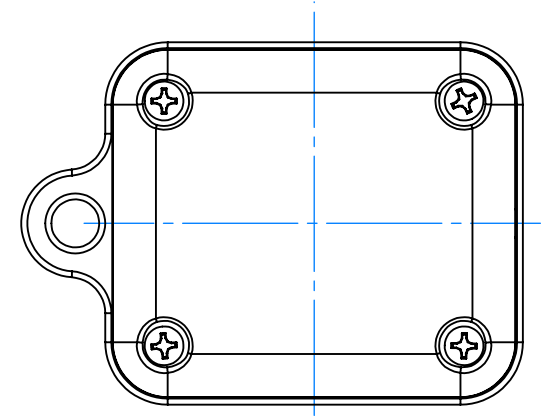

# SERPAC CXL20A-YY-A-ZZ

Electronic Enclosures

### Enclosure color (YY)

Top-Bottom combinations available

- BK=black
- CL=clear
- TRGY=translucent gray
- TRRD=translucent red

### Seal color (ZZ)

- BK=black
- BL=blue
- GM=gunmetal
- NG=neon green
- NO=neon orange
- OR=orange
- YL=yellow
- WH=white

PN	Description
5510A	(1) BW 2A Top
5511A	(1) BW 2A Bottom
5522A	(1) CXL2 Perimeter Seal
6002	(4) #2 X 3/8" PH HD screw TORQUE 35-60 in-oz