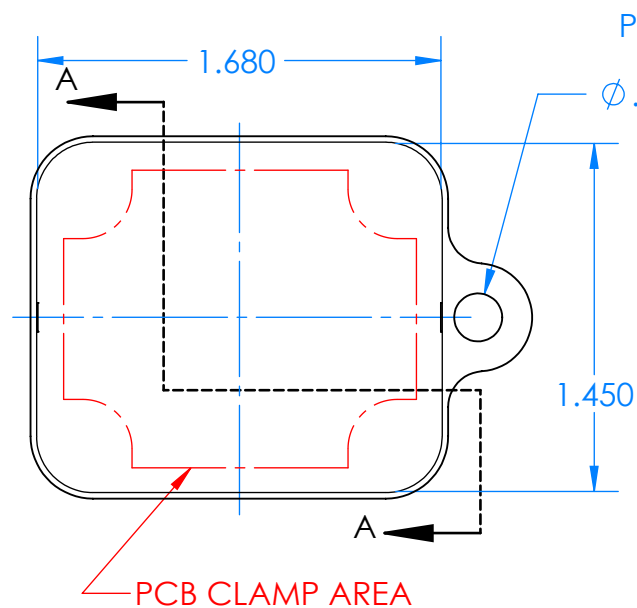

SERPAC CXL20A-YY-A-ZZ

Electronic Enclosures

Enclosure color (YY)

Top-Bottom combinations available

- BK=black
- CL=clear
- TRGY=translucent gray
- TRRD=translucent red

Seal color (ZZ)

- BK=black
- BL=blue
- GM=gunmetal
- NG=neon green
- NO=neon orange
- OR=orange
- YL=yellow
- WH=white

PN	Description
5510A	(1) BW 2A Top
5511A	(1) BW 2A Bottom
5522A	(1) CXL2 Perimeter Seal
6002	(4) #2 X 3/8" PH HD screw TORQUE 35-60 in-oz

Watertight enclosure meets or exceeds:
IP67
NEMA 4X, 12, 13