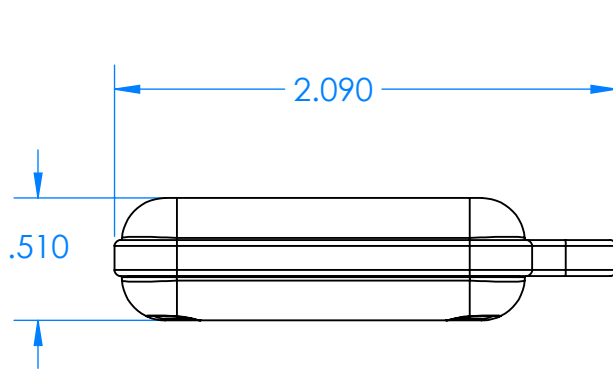

SERPAC CXL20A-YY-A-ZZ

Electronic Enclosures

Enclosure color (YY)

Top-Bottom combinations available

- BK=black
- CL=clear
- TRGY=translucent gray
- TRRD=translucent red

Seal color (ZZ)

- BK=black
- BL=blue
- GM=gunmetal
- NG=neon green
- NO=neon orange
- OR=orange
- YL=yellow
- WH=white

PN	Description
5510A	(1) BW 2A Top
5511A	(1) BW 2A Bottom
5522A	(1) CXL2 Perimeter Seal
6002	(4) #2 X 3/8" PH HD screw TORQUE 35-60 in-oz

Watertight enclosure meets or exceeds:
IP67
NEMA 4X, 12, 13