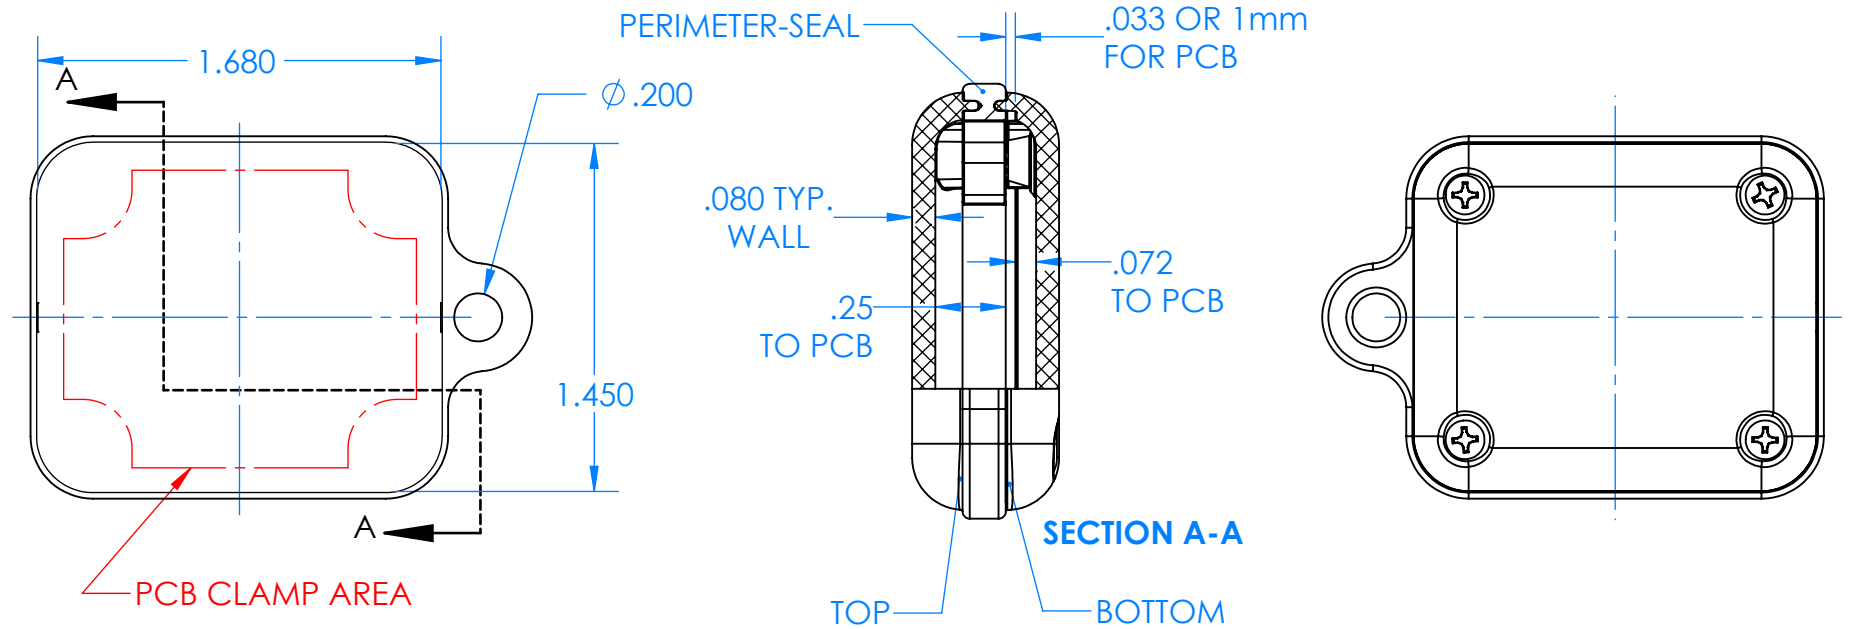

SERPAC CXL20A-YY-A-ZZ

Electronic Enclosures

Enclosure color (YY)

Top-Bottom combinations available

- BK=black
- CL=clear
- TRGY=translucent gray
- TRRD=translucent red

Seal color (ZZ)

- BK=black
- BL=blue
- GM=gunmetal
- NG=neon green
- NO=neon orange
- OR=orange
- YL=yellow
- WH=white

PN	Description
5510A	(1) BW 2A Top
5511A	(1) BW 2A Bottom
5522A	(1) CXL2 Perimeter Seal
6002	(4) #2 X 3/8" PH HD screw TORQUE 35-60 in-oz

Watertight enclosure meets or exceeds:
IP67
NEMA 4X, 12, 13