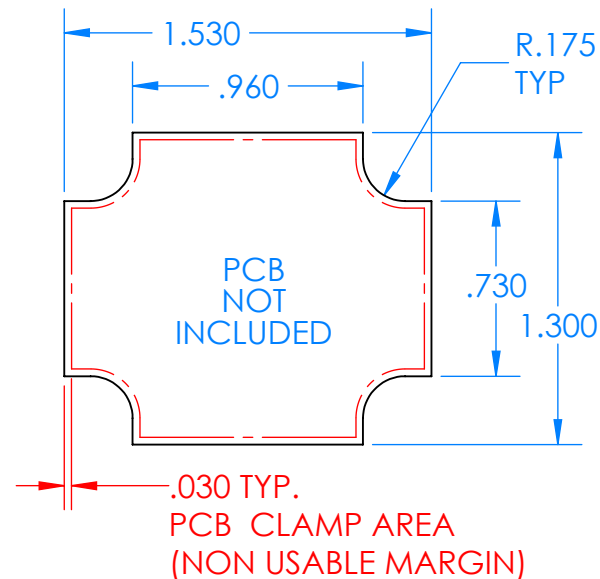

SERPAC CXL20A-YY-A-ZZ

Electronic Enclosures

Enclosure color (YY)

Top-Bottom combinations available

- BK=black
- CL=clear
- TRGY=translucent gray
- TRRD=translucent red

Seal color (ZZ)

- BK=black
- BL=blue
- GM=gunmetal
- NG=neon green
- NO=neon orange
- OR=orange
- YL=yellow
- WH=white

PN	Description
5510A	(1) BW 2A Top
5511A	(1) BW 2A Bottom
5522A	(1) CXL2 Perimeter Seal
6002	(4) #2 X 3/8" PH HD screw TORQUE 35-60 in-oz

Watertight enclosure meets or exceeds:
IP67
NEMA 4X, 12, 13