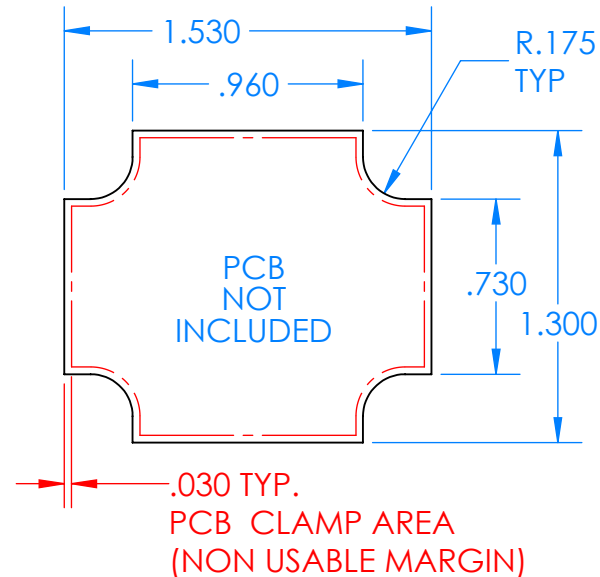

# SERPAC CXL20A-YY-A-ZZ

Electronic Enclosures

## Enclosure color (YY)

Top-Bottom combinations available

- BK=black
- CL=clear
- TRGY=translucent gray
- TRRD=translucent red

## Seal color (ZZ)

- BK=black
- BL=blue
- GM=gunmetal
- NG=neon green
- NO=neon orange
- OR=orange
- YL=yellow
- WH=white

PN	Description
5510A	(1) BW 2A Top
5511A	(1) BW 2A Bottom
5522A	(1) CXL2 Perimeter Seal
6002	(4) #2 X 3/8" PH HD screw TORQUE 35-60 in-oz