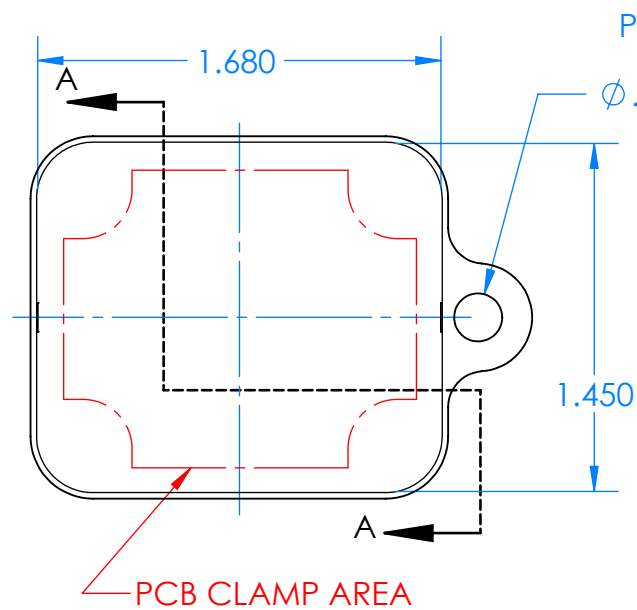

# SERPAC CXL20A-YY-A-ZZ

Electronic Enclosures

## Enclosure color (YY)

Top-Bottom combinations available

- BK=black
- CL=clear
- TRGY=translucent gray
- TRRD=translucent red

## Seal color (ZZ)

- BK=black
- BL=blue
- GM=gunmetal
- NG=neon green
- NO=neon orange
- OR=orange
- YL=yellow
- WH=white

PN	Description
5510A	(1) BW 2A Top
5511A	(1) BW 2A Bottom
5522A	(1) CXL2 Perimeter Seal
6002	(4) #2 X 3/8" PH HD screw TORQUE 35-60 in-oz