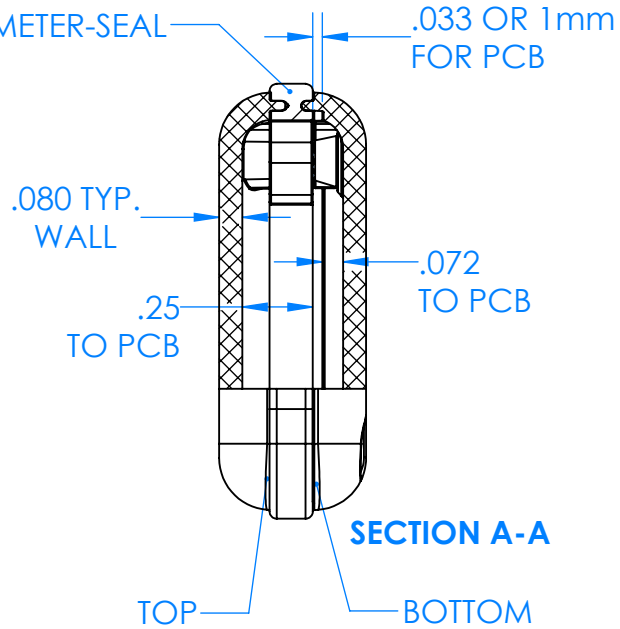

# SERPAC CXL20A-YY-A-ZZ

Electronic Enclosures

## Enclosure color (YY)

Top-Bottom combinations available

- BK=black
- CL=clear
- TRGY=translucent gray
- TRRD=translucent red

## Seal color (ZZ)

- BK=black
- BL=blue
- GM=gunmetal
- NG=neon green
- NO=neon orange
- OR=orange
- YL=yellow
- WH=white

PN	Description
5510A	(1) BW 2A Top
5511A	(1) BW 2A Bottom
5522A	(1) CXL2 Perimeter Seal
6002	(4) #2 X 3/8" PH HD screw TORQUE 35-60 in-oz

Watertight enclosure meets or exceeds:  
IP67  
NEMA 4X, 12, 13