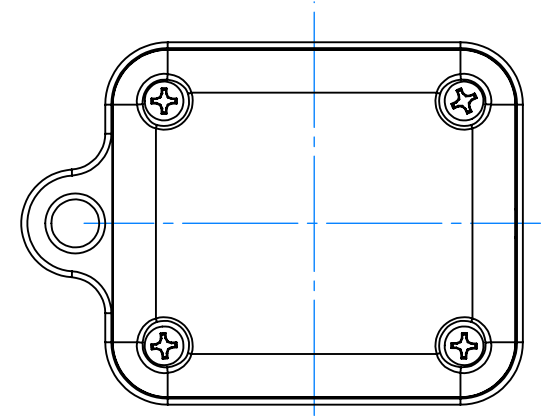

SERPAC CXL20A-YY-A-ZZ

Electronic Enclosures

Enclosure color (YY)

Top-Bottom combinations available

- BK=black
- CL=clear
- TRGY=translucent gray
- TRRD=translucent red

Seal color (ZZ)

- BK=black
- BL=blue
- GM=gunmetal
- NG=neon green
- NO=neon orange
- OR=orange
- YL=yellow
- WH=white

PN	Description
5510A	(1) BW 2A Top
5511A	(1) BW 2A Bottom
5522A	(1) CXL2 Perimeter Seal
6002	(4) #2 X 3/8" PH HD screw TORQUE 35-60 in-oz

Watertight enclosure meets or exceeds:
IP67
NEMA 4X, 12, 13