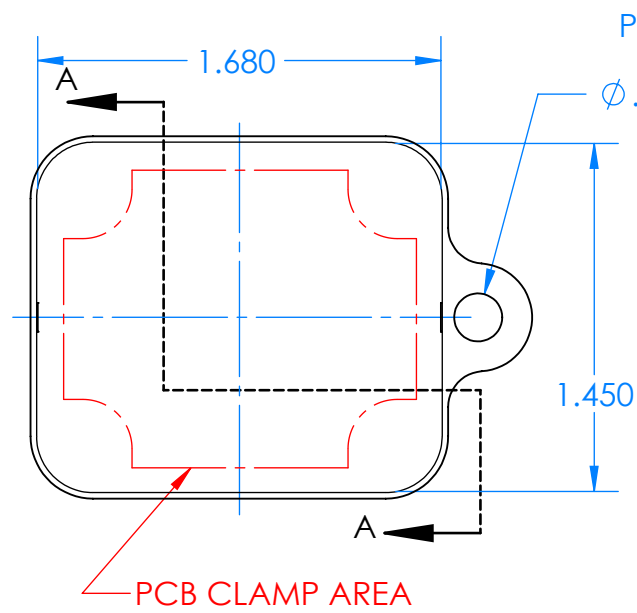

# SERPAC CXL20A-YY-A-ZZ

Electronic Enclosures

### Enclosure color (YY)

Top-Bottom combinations available

- BK=black
- CL=clear
- TRGY=translucent gray
- TRRD=translucent red

### Seal color (ZZ)

- BK=black
- BL=blue
- GM=gunmetal
- NG=neon green
- NO=neon orange
- OR=orange
- YL=yellow
- WH=white

PN	Description
5510A	(1) BW 2A Top
5511A	(1) BW 2A Bottom
5522A	(1) CXL2 Perimeter Seal
6002	(4) #2 X 3/8" PH HD screw TORQUE 35-60 in-oz