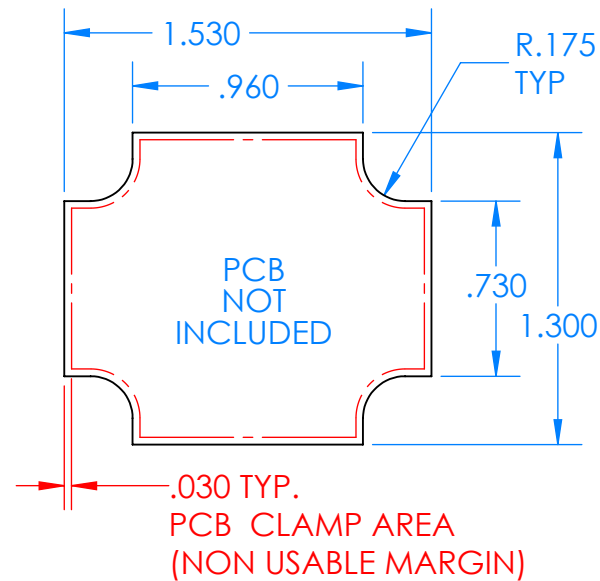

# SERPAC CXL20A-YY-A-ZZ

Electronic Enclosures

### Enclosure color (YY)

Top-Bottom combinations available

- BK=black
- CL=clear
- TRGY=translucent gray
- TRRD=translucent red

### Seal color (ZZ)

- BK=black
- BL=blue
- GM=gunmetal
- NG=neon green
- NO=neon orange
- OR=orange
- YL=yellow
- WH=white

PN	Description
5510A	(1) BW 2A Top
5511A	(1) BW 2A Bottom
5522A	(1) CXL2 Perimeter Seal
6002	(4) #2 X 3/8" PH HD screw TORQUE 35-60 in-oz