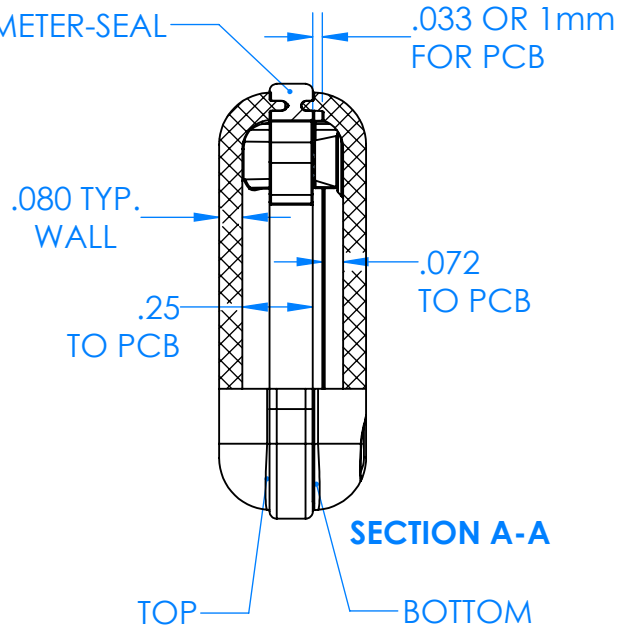

# SERPAC CXL20A-YY-A-ZZ

Electronic Enclosures

### Enclosure color (YY)

Top-Bottom combinations available

- BK=black
- CL=clear
- TRGY=translucent gray
- TRRD=translucent red

### Seal color (ZZ)

- BK=black
- BL=blue
- GM=gunmetal
- NG=neon green
- NO=neon orange
- OR=orange
- YL=yellow
- WH=white

PN	Description
5510A	(1) BW 2A Top
5511A	(1) BW 2A Bottom
5522A	(1) CXL2 Perimeter Seal
6002	(4) #2 X 3/8" PH HD screw TORQUE 35-60 in-oz

Watertight enclosure meets or exceeds:  
IP67  
NEMA 4X, 12, 13