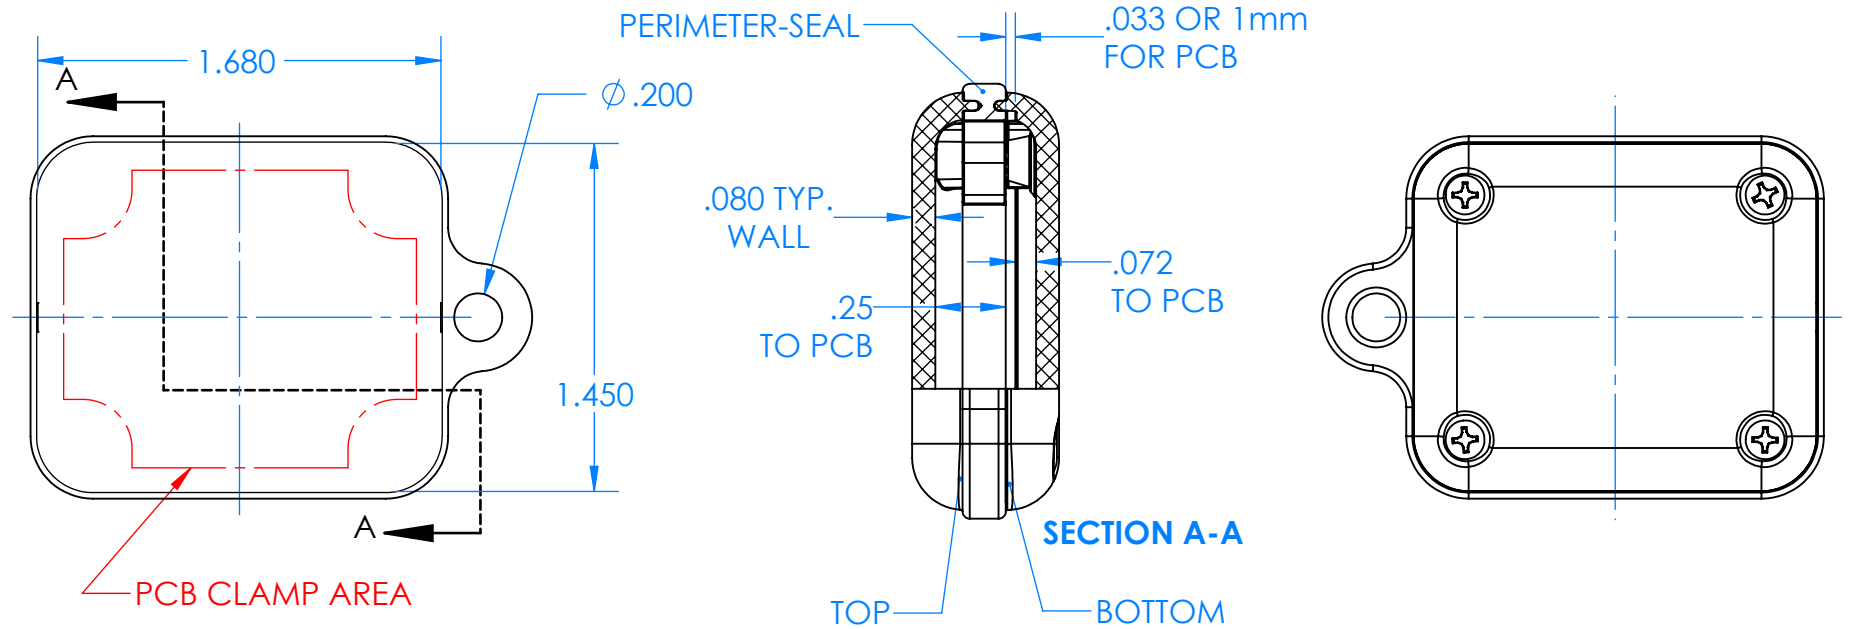

# SERPAC CXL20A-YY-A-ZZ

Electronic Enclosures

## Enclosure color (YY)

Top-Bottom combinations available

BK=black  
CL=clear  
TRGY=translucent gray  
TRRD=translucent red

## Seal color (ZZ)

BK=black  
BL=blue  
GM=gunmetal  
NG=neon green  
NO=neon orange  
OR=orange  
YL=yellow  
WH=white

PN	Description
5510A	(1) BW 2A Top
5511A	(1) BW 2A Bottom
5522A	(1) CXL2 Perimeter Seal
6002	(4) #2 X 3/8" PH HD screw TORQUE 35-60 in-oz