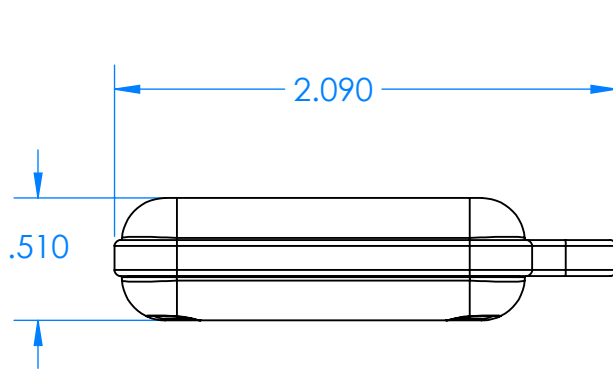

## Enclosure color (YY)

Top-Bottom combinations available

BK=black  
CL=clear  
TRGY=translucent gray  
TRRD=translucent red

## Seal color (ZZ)

BK=black  
BL=blue  
GM=gunmetal  
NG=neon green  
NO=neon orange  
OR=orange  
YL=yellow  
WH=white

PN	Description
5510A	(1) BW 2A Top
5511A	(1) BW 2A Bottom
5522A	(1) CXL2 Perimeter Seal
6002	(4) #2 X 3/8" PH HD screw TORQUE 35-60 in-oz