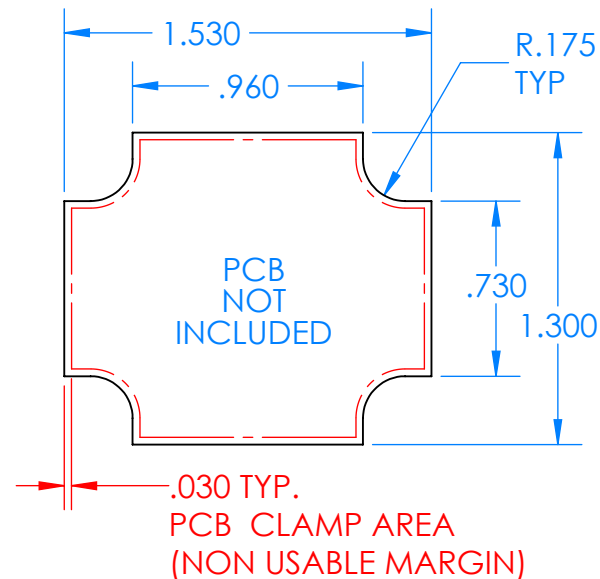

# SERPAC CXL20A-YY-A-ZZ

Electronic Enclosures

## Enclosure color (YY)

Top-Bottom combinations available

BK=black  
CL=clear  
TRGY=translucent gray  
TRRD=translucent red

## Seal color (ZZ)

BK=black  
BL=blue  
GM=gunmetal  
NG=neon green  
NO=neon orange  
OR=orange  
YL=yellow  
WH=white

PN	Description
5510A	(1) BW 2A Top
5511A	(1) BW 2A Bottom
5522A	(1) CXL2 Perimeter Seal
6002	(4) #2 X 3/8" PH HD screw TORQUE 35-60 in-oz