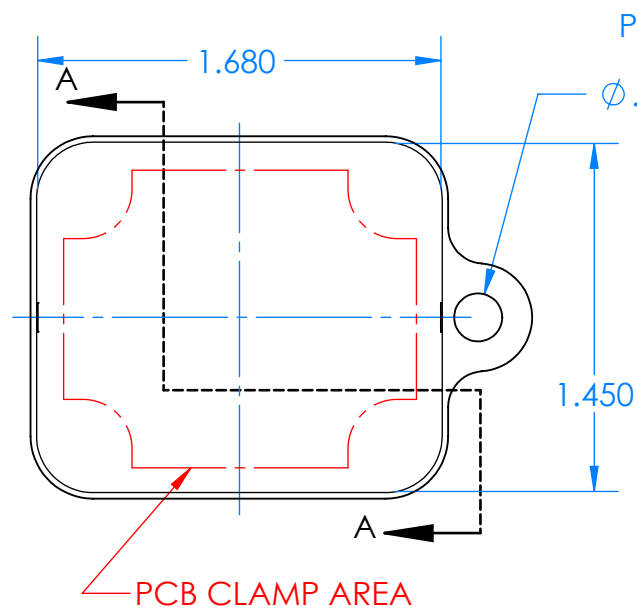

# SERPAC CXL20A-YY-A-ZZ

Electronic Enclosures

## Enclosure color (YY)

Top-Bottom combinations available

- BK=black
- CL=clear
- TRGY=translucent gray
- TRRD=translucent red

## Seal color (ZZ)

- BK=black
- BL=blue
- GM=gunmetal
- NG=neon green
- NO=neon orange
- OR=orange
- YL=yellow
- WH=white

PN	Description
5510A	(1) BW 2A Top
5511A	(1) BW 2A Bottom
5522A	(1) CXL2 Perimeter Seal
6002	(4) #2 X 3/8" PH HD screw TORQUE 35-60 in-oz