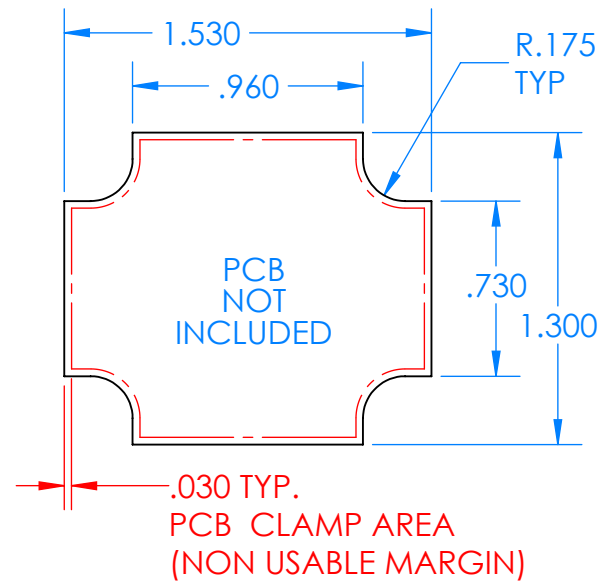

# SERPAC CXL20A-YY-A-ZZ

Electronic Enclosures

## Enclosure color (YY)

Top-Bottom combinations available

- BK=black
- CL=clear
- TRGY=translucent gray
- TRRD=translucent red

## Seal color (ZZ)

- BK=black
- BL=blue
- GM=gunmetal
- NG=neon green
- NO=neon orange
- OR=orange
- YL=yellow
- WH=white

PN	Description
5510A	(1) BW 2A Top
5511A	(1) BW 2A Bottom
5522A	(1) CXL2 Perimeter Seal
6002	(4) #2 X 3/8" PH HD screw TORQUE 35-60 in-oz