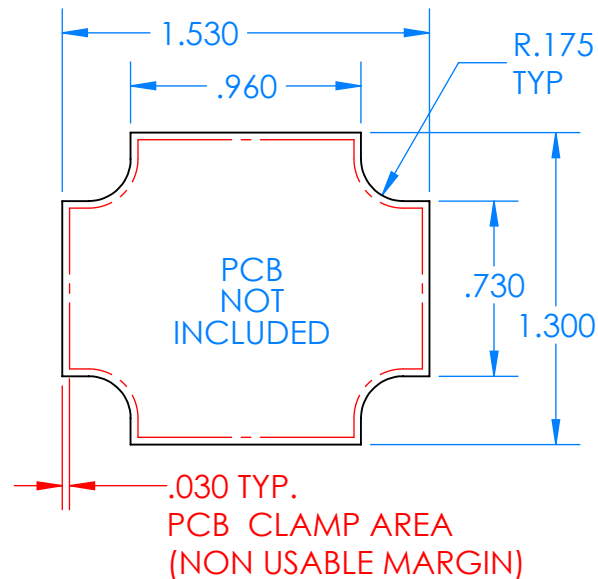

SERPAC CXL20A-YY-A-ZZ

Electronic Enclosures

Enclosure color (YY)

Top-Bottom combinations available

- BK=black
- CL=clear
- TRGY=translucent gray
- TRRD=translucent red

Seal color (ZZ)

- BK=black
- BL=blue
- GM=gunmetal
- NG=neon green
- NO=neon orange
- OR=orange
- YL=yellow
- WH=white

PN	Description
5510A	(1) BW 2A Top
5511A	(1) BW 2A Bottom
5522A	(1) CXL2 Perimeter Seal
6002	(4) #2 X 3/8" PH HD screw TORQUE 35-60 in-oz

Watertight enclosure meets or exceeds:
IP67
NEMA 4X, 12, 13