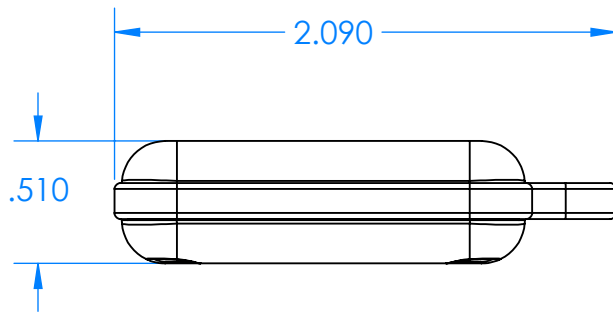

SERPAC CXL20A-YY-A-ZZ

Electronic Enclosures

Enclosure color (YY)

Top-Bottom combinations available

- BK=black
- CL=clear
- TRGY=translucent gray
- TRRD=translucent red

Seal color (ZZ)

- BK=black
- BL=blue
- GM=gunmetal
- NG=neon green
- NO=neon orange
- OR=orange
- YL=yellow
- WH=white

PN	Description
5510A	(1) BW 2A Top
5511A	(1) BW 2A Bottom
5522A	(1) CXL2 Perimeter Seal
6002	(4) #2 X 3/8" PH HD screw TORQUE 35-60 in-oz

Watertight enclosure meets or exceeds:
IP67
NEMA 4X, 12, 13