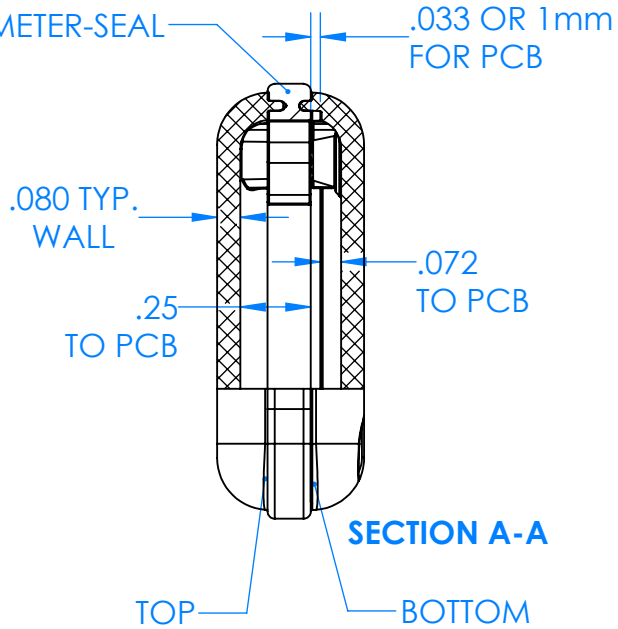

SERPAC CXL20A-YY-A-ZZ

Electronic Enclosures

Enclosure color (YY)

Top-Bottom combinations available

- BK=black
- CL=clear
- TRGY=translucent gray
- TRRD=translucent red

Seal color (ZZ)

- BK=black
- BL=blue
- GM=gunmetal
- NG=neon green
- NO=neon orange
- OR=orange
- YL=yellow
- WH=white

PN	Description
5510A	(1) BW 2A Top
5511A	(1) BW 2A Bottom
5522A	(1) CXL2 Perimeter Seal
6002	(4) #2 X 3/8" PH HD screw TORQUE 35-60 in-oz

Watertight enclosure meets or exceeds:
IP67
NEMA 4X, 12, 13