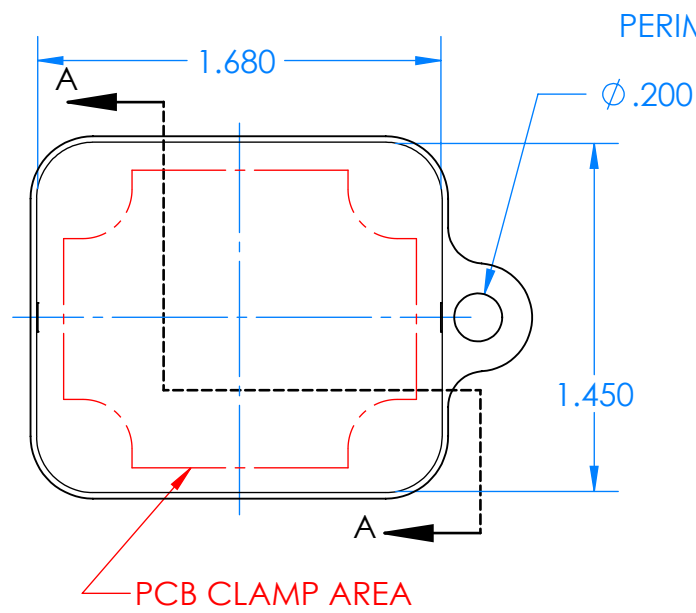

SERPAC CXL20A-YY-A-ZZ

Electronic Enclosures

Enclosure color (YY)

Top-Bottom combinations available

- BK=black
- CL=clear
- TRGY=translucent gray
- TRRD=translucent red

Seal color (ZZ)

- BK=black
- BL=blue
- GM=gunmetal
- NG=neon green
- NO=neon orange
- OR=orange
- YL=yellow
- WH=white

PN	Description
5510A	(1) BW 2A Top
5511A	(1) BW 2A Bottom
5522A	(1) CXL2 Perimeter Seal
6002	(4) #2 X 3/8" PH HD screw TORQUE 35-60 in-oz

Watertight enclosure meets or exceeds:
IP67
NEMA 4X, 12, 13