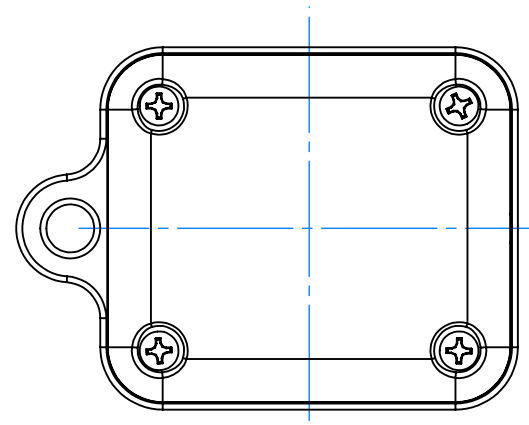

SERPAC CXL20A-YY-A-ZZ

Electronic Enclosures

Enclosure color (YY)

Top-Bottom combinations available

- BK=black
- CL=clear
- TRGY=translucent gray
- TRRD=translucent red

Seal color (ZZ)

- BK=black
- BL=blue
- GM=gunmetal
- NG=neon green
- NO=neon orange
- OR=orange
- YL=yellow
- WH=white

PN	Description
5510A	(1) BW 2A Top
5511A	(1) BW 2A Bottom
5522A	(1) CXL2 Perimeter Seal
6002	(4) #2 X 3/8" PH HD screw TORQUE 35-60 in-oz

Watertight enclosure meets or exceeds:
IP67
NEMA 4X, 12, 13