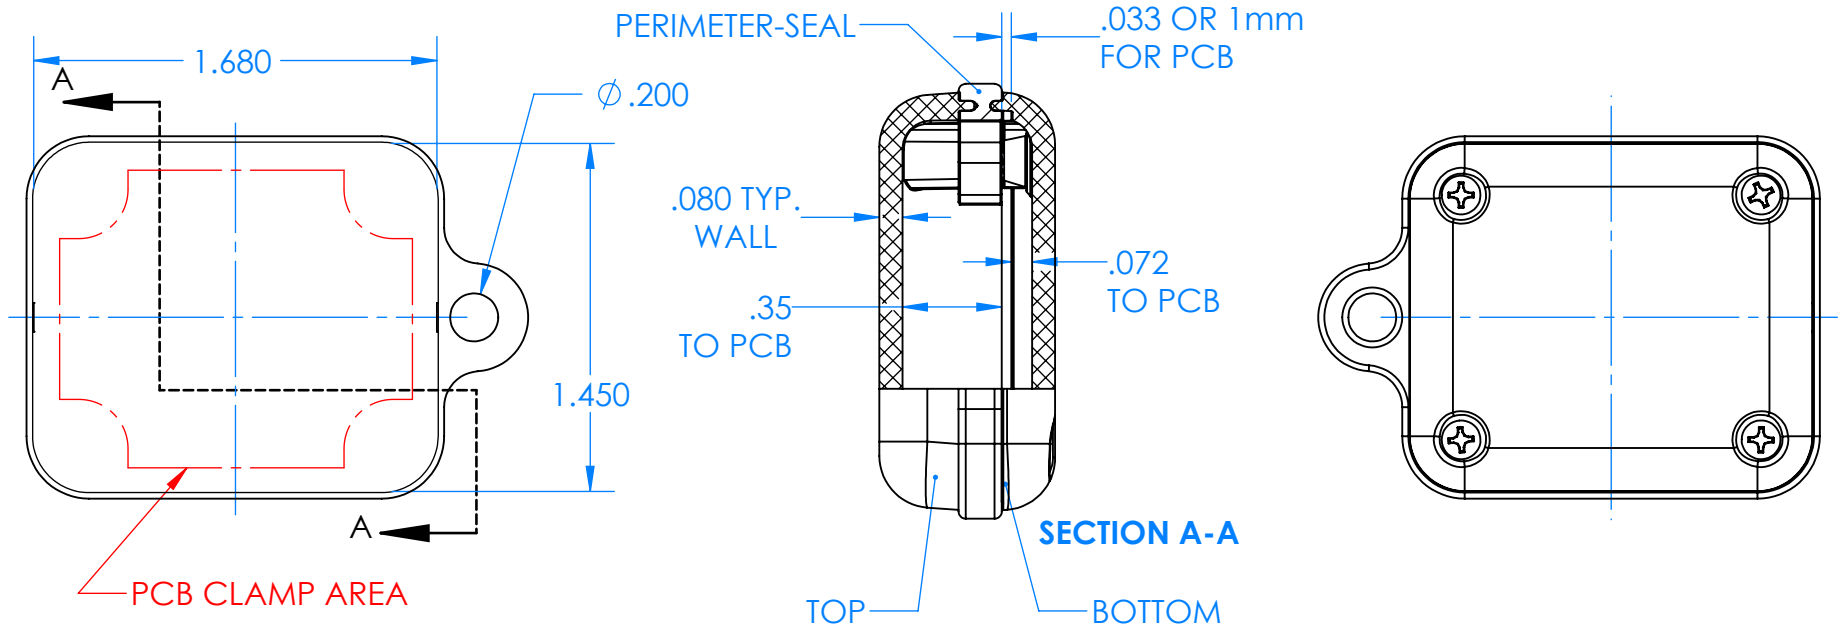

SERPAC CXL21A-YY-A-ZZ

Electronic Enclosures

Enclosure color (YY)

Top-Bottom combinations available

- BK=black
- CL=clear
- TRGY=translucent gray
- TRRD=translucent red

Seal color (ZZ)

- BK=black
- BL=blue
- GM=gunmetal
- NG=neon green
- NO=neon orange
- OR=orange
- YL=yellow
- WH=white

PN	Description
5512A	(1) BW 2B Top
5511A	(1) BW 2A Bottom
5522A	(1) CXL2 Perimeter Seal
6002	(4) #2 X 3/8" PH HD screw TORQUE 35-60 in-oz

Watertight enclosure meets or exceeds:
IP67
NEMA 4X, 12, 13