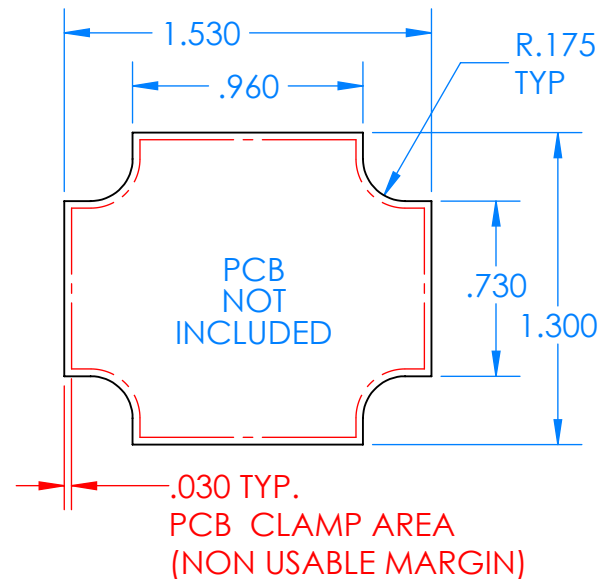

SERPAC CXL21A-YY-A-ZZ

Electronic Enclosures

Enclosure color (YY)

Top-Bottom combinations available

- BK=black
- CL=clear
- TRGY=translucent gray
- TRRD=translucent red

Seal color (ZZ)

- BK=black
- BL=blue
- GM=gunmetal
- NG=neon green
- NO=neon orange
- OR=orange
- YL=yellow
- WH=white

PN	Description
5512A	(1) BW 2B Top
5511A	(1) BW 2A Bottom
5522A	(1) CXL2 Perimeter Seal
6002	(4) #2 X 3/8" PH HD screw TORQUE 35-60 in-oz

Watertight enclosure meets or exceeds:
IP67
NEMA 4X, 12, 13