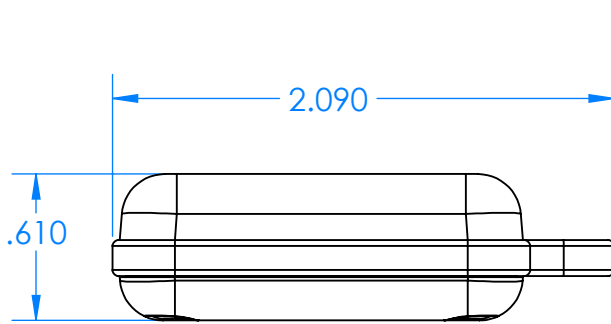

SERPAC CXL21A-YY-A-ZZ

Electronic Enclosures

Enclosure color (YY)

Top-Bottom combinations available

- BK=black
- CL=clear
- TRGY=translucent gray
- TRRD=translucent red

Seal color (ZZ)

- BK=black
- BL=blue
- GM=gunmetal
- NG=neon green
- NO=neon orange
- OR=orange
- YL=yellow
- WH=white

PN	Description
5512A	(1) BW 2B Top
5511A	(1) BW 2A Bottom
5522A	(1) CXL2 Perimeter Seal
6002	(4) #2 X 3/8" PH HD screw TORQUE 35-60 in-oz

Watertight enclosure meets or exceeds:
IP67
NEMA 4X, 12, 13