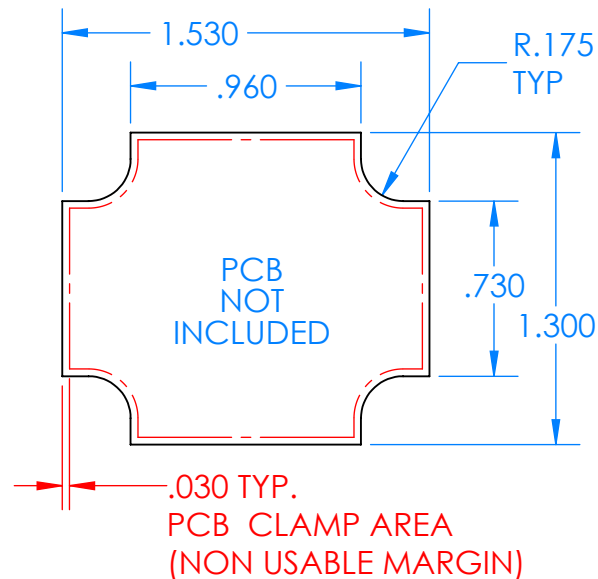

SERPAC CXL21A-YY-A-ZZ

Electronic Enclosures

Enclosure color (YY)

Top-Bottom combinations available

- BK=black
- CL=clear
- TRGY=translucent gray
- TRRD=translucent red

Seal color (ZZ)

- BK=black
- BL=blue
- GM=gunmetal
- NG=neon green
- NO=neon orange
- OR=orange
- YL=yellow
- WH=white

PN	Description
5512A	(1) BW 2B Top
5511A	(1) BW 2A Bottom
5522A	(1) CXL2 Perimeter Seal
6002	(4) #2 X 3/8" PH HD screw TORQUE 35-60 in-oz

Watertight enclosure meets or exceeds:
IP67
NEMA 4X, 12, 13