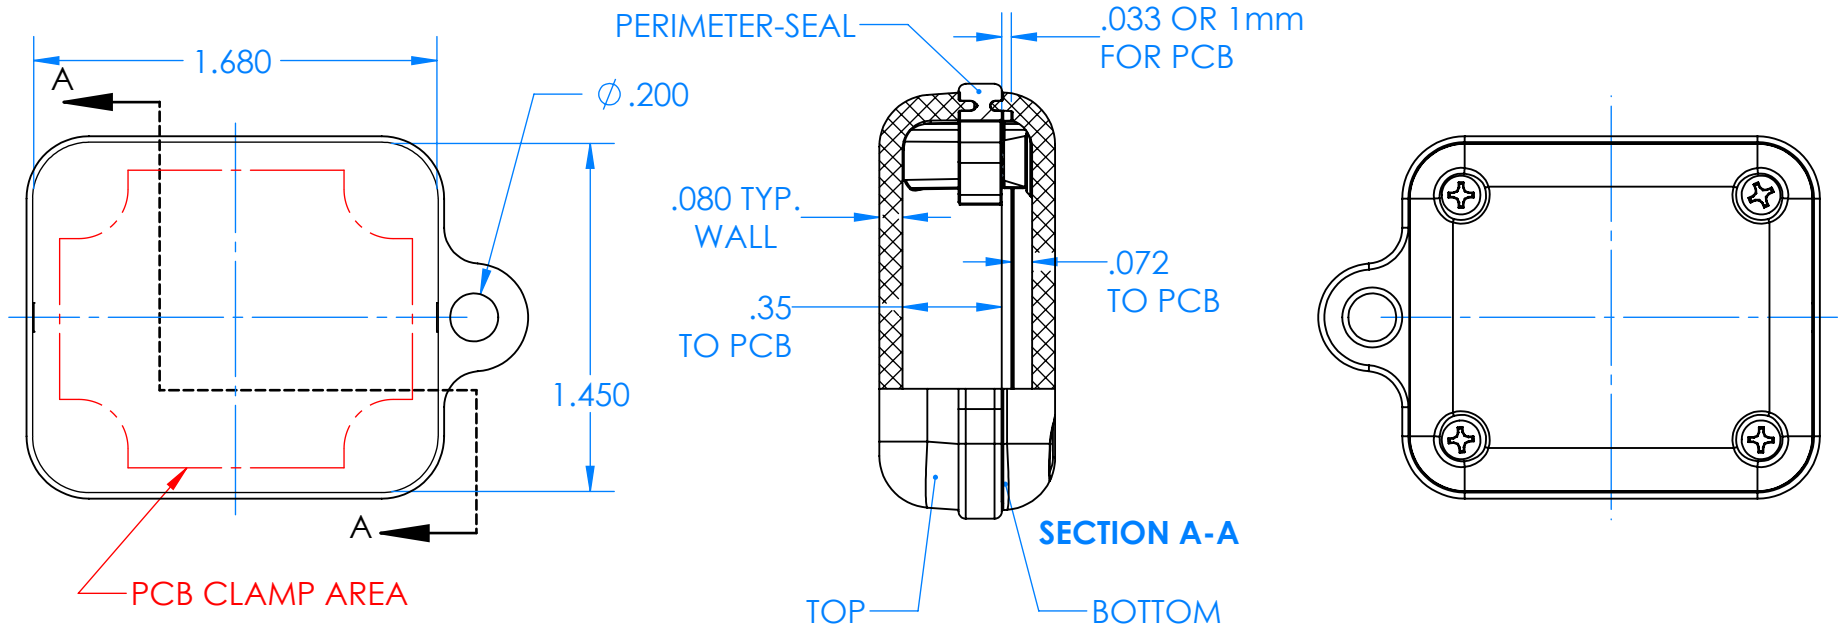

# SERPAC CXL21A-YY-A-ZZ

Electronic Enclosures

## Enclosure color (YY)

Top-Bottom combinations available

- BK=black
- CL=clear
- TRGY=translucent gray
- TRRD=translucent red

## Seal color (ZZ)

- BK=black
- BL=blue
- GM=gunmetal
- NG=neon green
- NO=neon orange
- OR=orange
- YL=yellow
- WH=white

PN	Description
5512A	(1) BW 2B Top
5511A	(1) BW 2A Bottom
5522A	(1) CXL2 Perimeter Seal
6002	(4) #2 X 3/8" PH HD screw TORQUE 35-60 in-oz