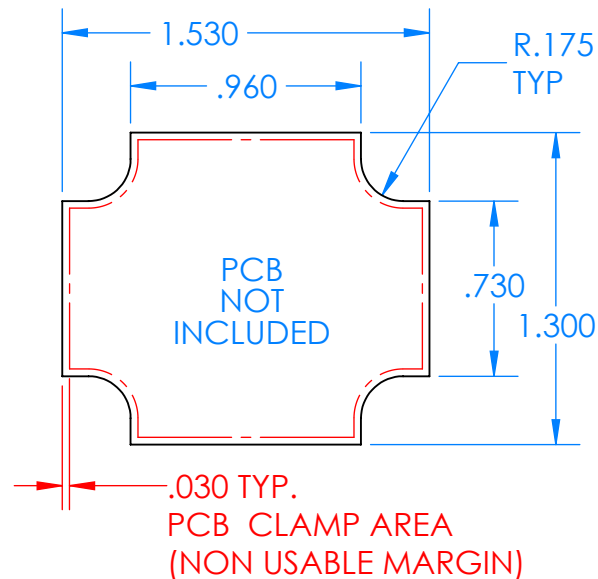

# SERPAC CXL21A-YY-A-ZZ

Electronic Enclosures

## Enclosure color (YY)

Top-Bottom combinations available

- BK=black
- CL=clear
- TRGY=translucent gray
- TRRD=translucent red

## Seal color (ZZ)

- BK=black
- BL=blue
- GM=gunmetal
- NG=neon green
- NO=neon orange
- OR=orange
- YL=yellow
- WH=white

PN	Description
5512A	(1) BW 2B Top
5511A	(1) BW 2A Bottom
5522A	(1) CXL2 Perimeter Seal
6002	(4) #2 X 3/8" PH HD screw TORQUE 35-60 in-oz