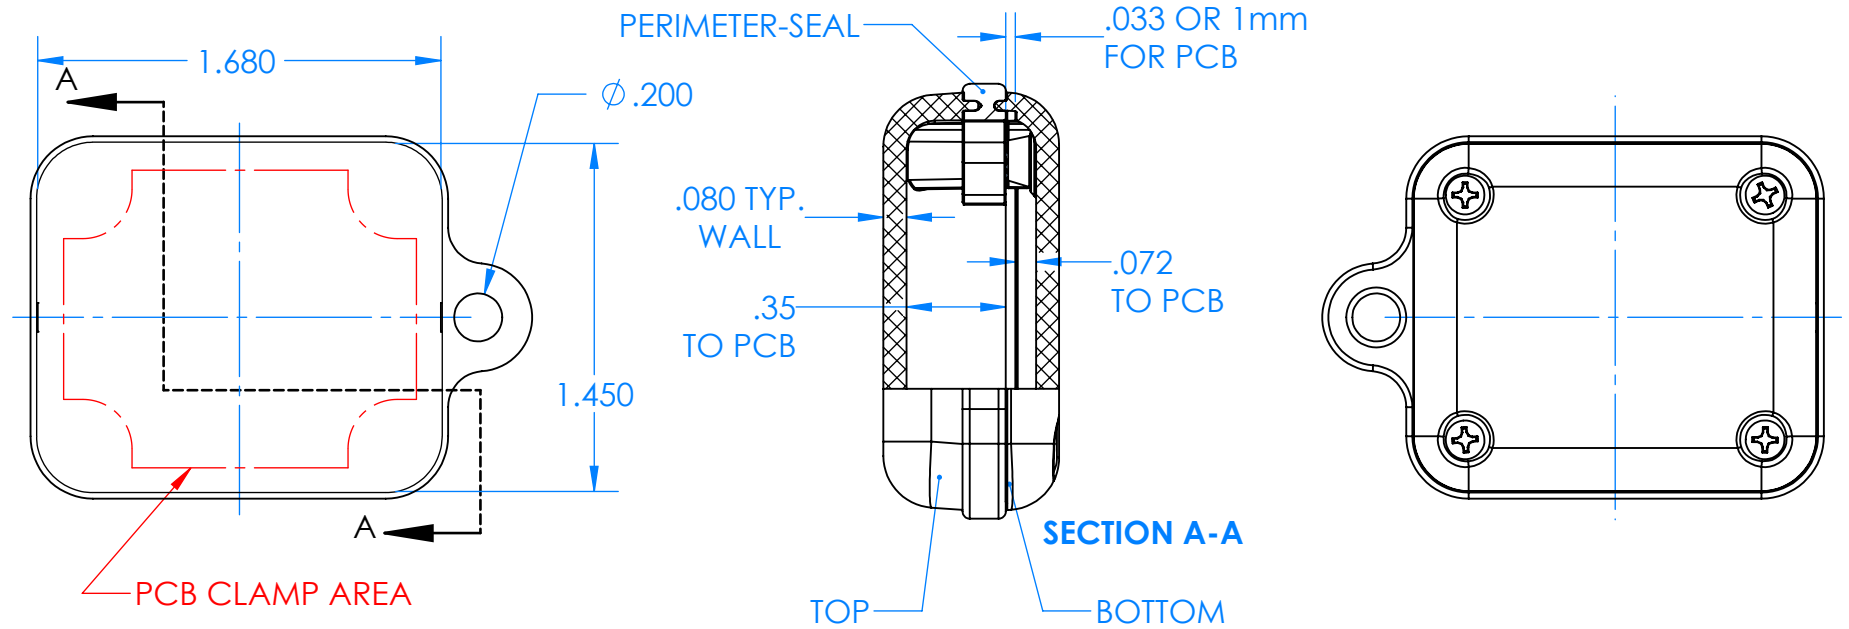

# SERPAC CXL21A-YY-A-ZZ

Electronic Enclosures

## Enclosure color (YY)

Top-Bottom combinations available

- BK=black
- CL=clear
- TRGY=translucent gray
- TRRD=translucent red

## Seal color (ZZ)

- BK=black
- BL=blue
- GM=gunmetal
- NG=neon green
- NO=neon orange
- OR=orange
- YL=yellow
- WH=white

PN	Description
5512A	(1) BW 2B Top
5511A	(1) BW 2A Bottom
5522A	(1) CXL2 Perimeter Seal
6002	(4) #2 X 3/8" PH HD screw TORQUE 35-60 in-oz