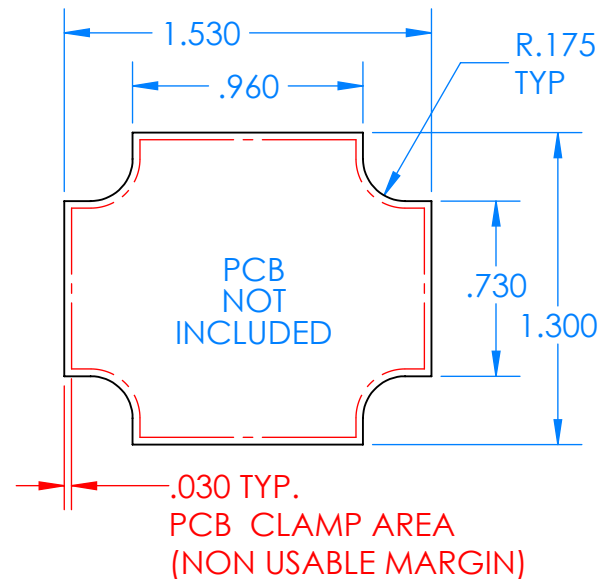

# SERPAC CXL21A-YY-A-ZZ

Electronic Enclosures

## Enclosure color (YY)

Top-Bottom combinations available

- BK=black
- CL=clear
- TRGY=translucent gray
- TRRD=translucent red

## Seal color (ZZ)

- BK=black
- BL=blue
- GM=gunmetal
- NG=neon green
- NO=neon orange
- OR=orange
- YL=yellow
- WH=white

PN	Description
5512A	(1) BW 2B Top
5511A	(1) BW 2A Bottom
5522A	(1) CXL2 Perimeter Seal
6002	(4) #2 X 3/8" PH HD screw TORQUE 35-60 in-oz