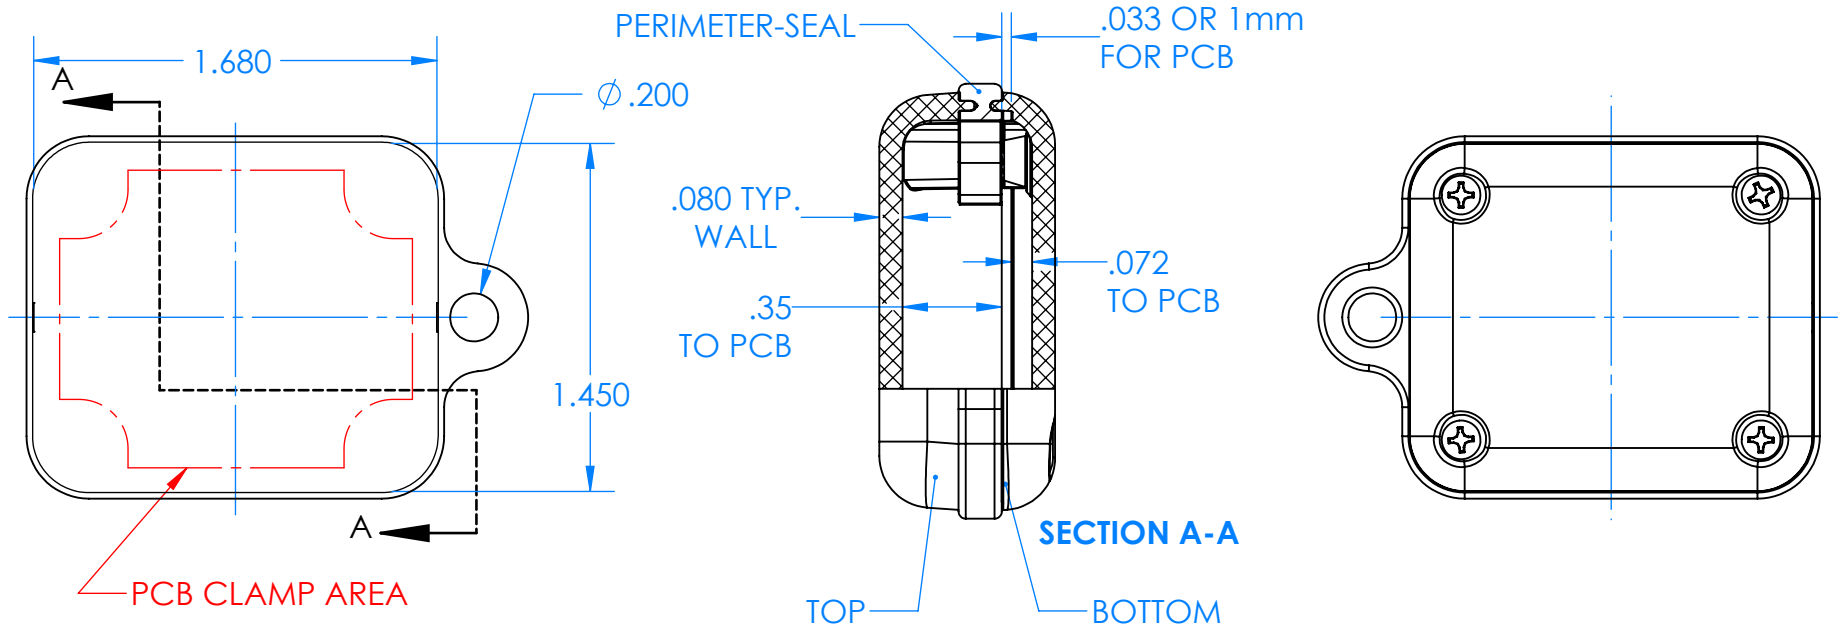

SERPAC CXL21A-YY-A-ZZ

Electronic Enclosures

Enclosure color (YY)

Top-Bottom combinations available

BK=black
 CL=clear
 TRGY=translucent gray
 TRRD=translucent red

Seal color (ZZ)

BK=black
 BL=blue
 GM=gunmetal
 NG=neon green
 NO=neon orange
 OR=orange
 YL=yellow
 WH=white

PN	Description
5512A	(1) BW 2B Top
5511A	(1) BW 2A Bottom
5522A	(1) CXL2 Perimeter Seal
6002	(4) #2 X 3/8" PH HD screw TORQUE 35-60 in-oz

Watertight enclosure meets or exceeds:
 IP67
 NEMA 4X, 12, 13