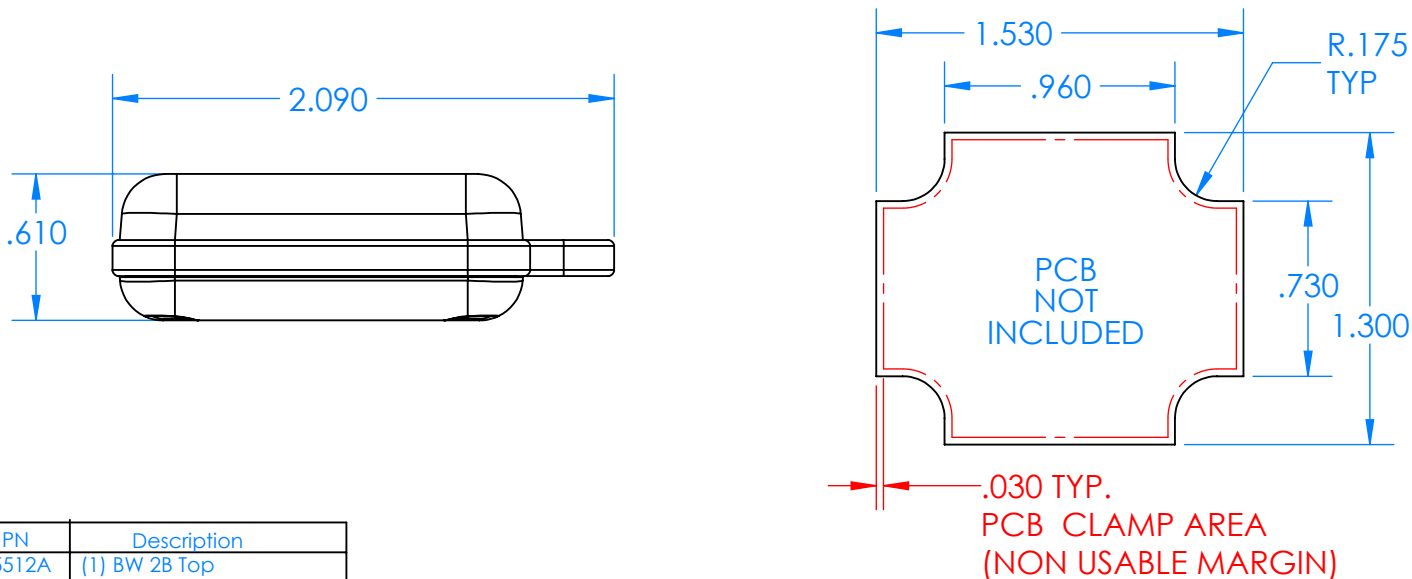

SERPAC CXL21A-YY-A-ZZ

Electronic Enclosures

Enclosure color (YY)

Top-Bottom combinations available

BK=black
 CL=clear
 TRGY=translucent gray
 TRRD=translucent red

Seal color (ZZ)

BK=black
 BL=blue
 GM=gunmetal
 NG=neon green
 NO=neon orange
 OR=orange
 YL=yellow
 WH=white

PN	Description
5512A	(1) BW 2B Top
5511A	(1) BW 2A Bottom
5522A	(1) CXL2 Perimeter Seal
6002	(4) #2 X 3/8" PH HD screw TORQUE 35-60 in-oz

Watertight enclosure meets or exceeds:
 IP67
 NEMA 4X, 12, 13