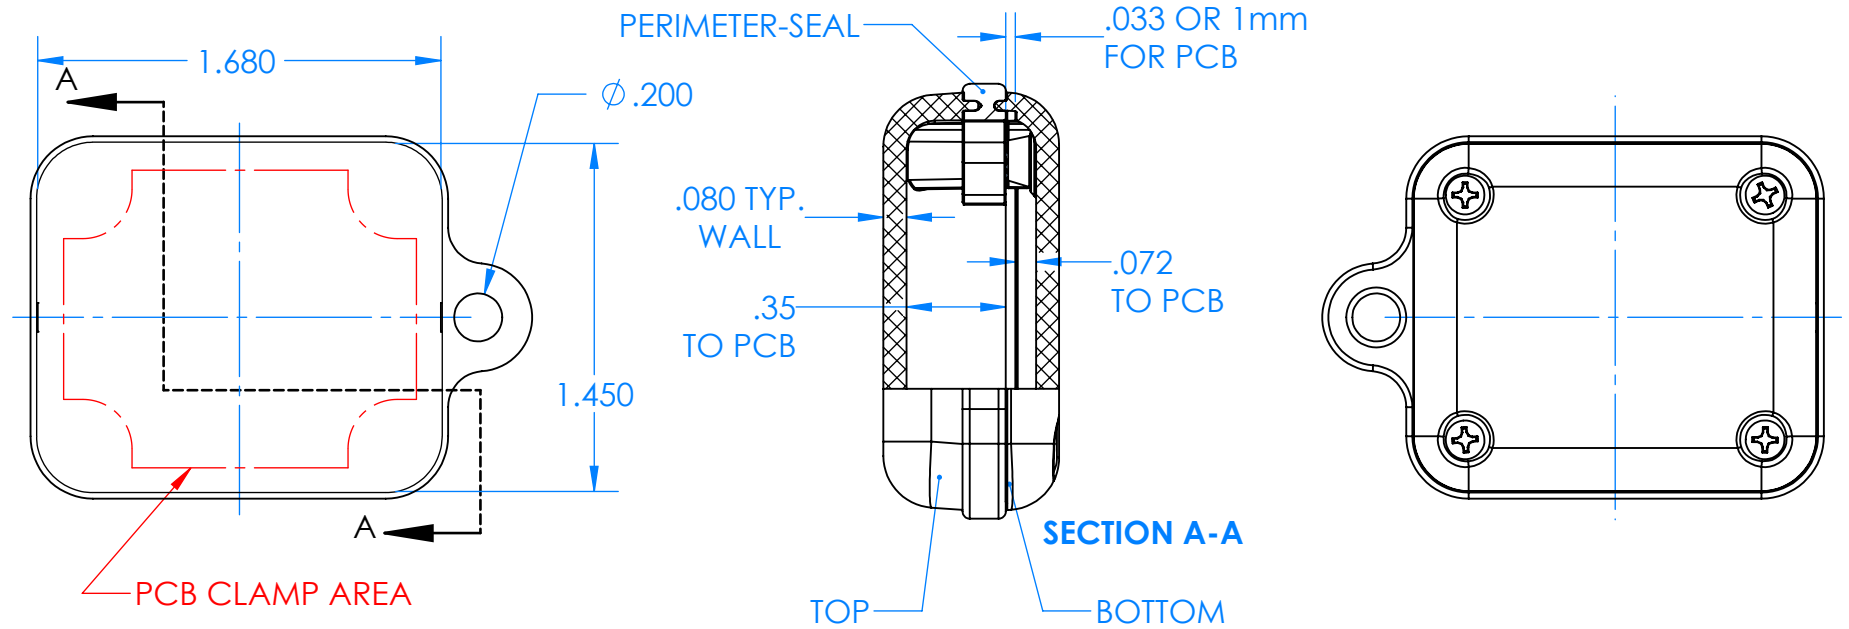

SERPAC CXL21A-YY-A-ZZ

Electronic Enclosures

Enclosure color (YY)

Top-Bottom combinations available

BK=black
 CL=clear
 TRGY=translucent gray
 TRRD=translucent red

Seal color (ZZ)

BK=black
 BL=blue
 GM=gunmetal
 NG=neon green
 NO=neon orange
 OR=orange
 YL=yellow
 WH=white

PN	Description
5512A	(1) BW 2B Top
5511A	(1) BW 2A Bottom
5522A	(1) CXL2 Perimeter Seal
6002	(4) #2 X 3/8" PH HD screw TORQUE 35-60 in-oz

Watertight enclosure meets or exceeds:
 IP67
 NEMA 4X, 12, 13